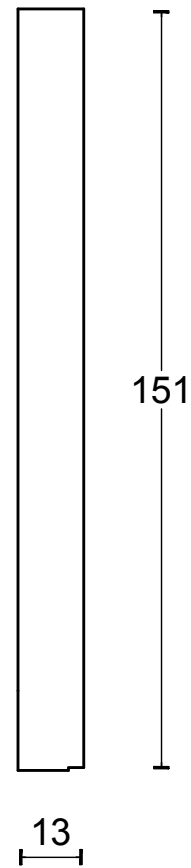

# LB231

single solid internal lift-up  
sliding door handle with  
external flush pull  
stainless steel

option:

FORMANI®		Part number:	
		Description:	
Doc no.:	1501Z081 LB231 V02.dwg	LB231	Format: A3
Drawn by:	Christian Brimbois		
FORMANI HOLLAND B.V. EUROPALAAN 12 6199 AB MAASTRICHT-AIRPORT NL T +31 (0)43 308 90 00 INFO@FORMANI.COM FORMANI.COM			