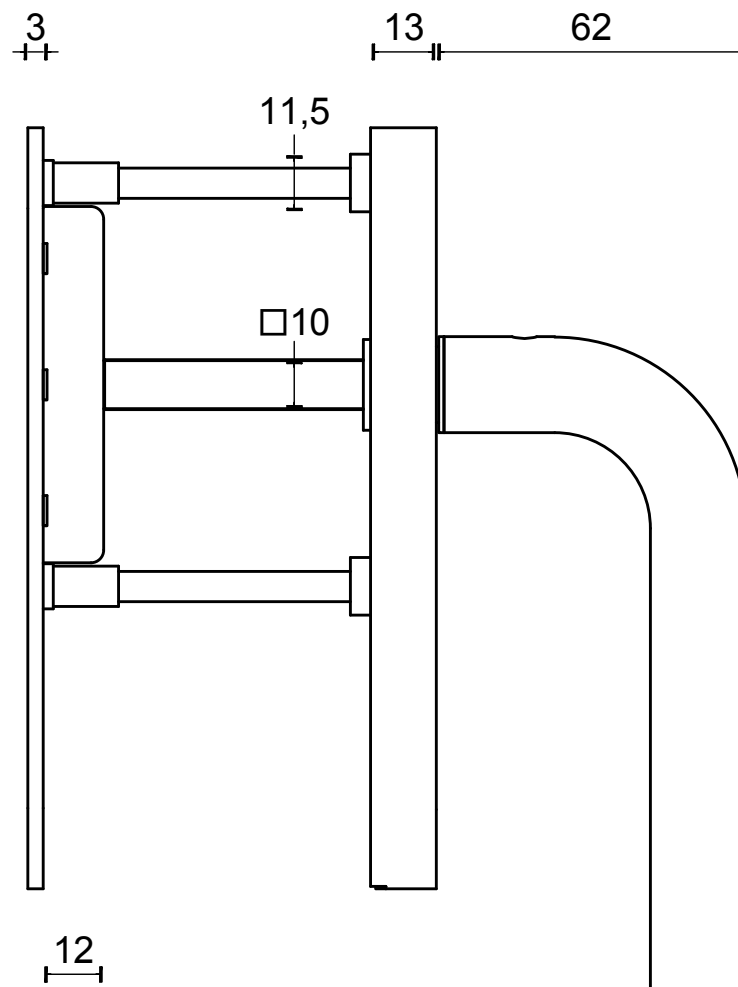

# LB231

single solid internal lift-up  
sliding door handle with  
external flush pull  
stainless steel

option:

FORMANI®		Part number:	
		Description:	
Doc no.:	1501Z081 LB231 V02.dwg	LB231	Format: A3
Drawn by:	Christian Brimbois		
FORMANI HOLLAND B.V. EUROPALAAN 12 6199 AB MAASTRICHT-AIRPORT NL T +31 (0)43 308 90 00 INFO@FORMANI.COM FORMANI.COM			