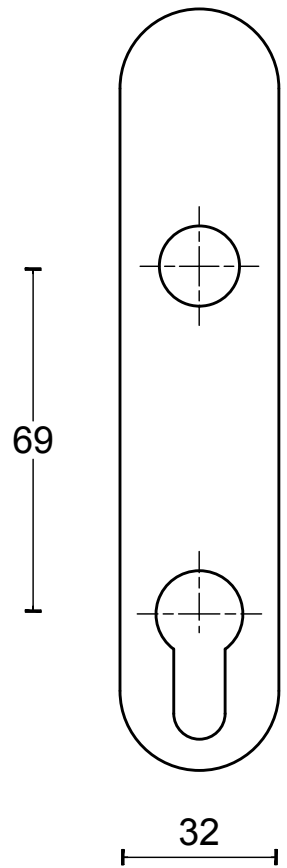

# LB231

single solid internal lift-up  
sliding door handle with  
external flush pull  
stainless steel

option:

FORMANI®		Part number:	
		Description:	
Doc no.:	1501Z081 LB231 V02.dwg	LB231	Format: A3
Drawn by:	Christian Brimbois		
FORMANI HOLLAND B.V. EUROPALAAN 12 6199 AB MAASTRICHT-AIRPORT NL T +31 (0)43 308 90 00 INFO@FORMANI.COM FORMANI.COM			