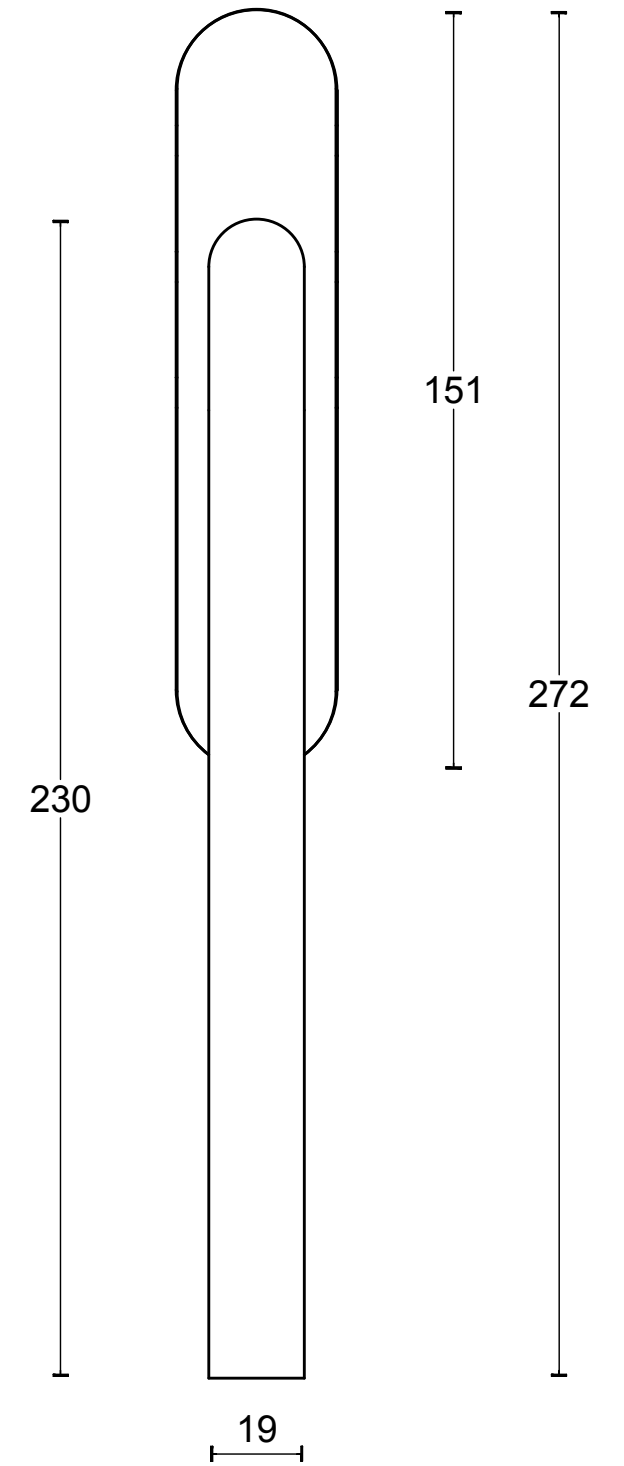

# LB231

single solid internal lift-up  
sliding door handle with  
external flush pull  
stainless steel

option:

FORMANI®		Part number:	
		Description:	
Doc no.:	1501Z081 LB231 V02.dwg	LB231	Format: A3
Drawn by:	Christian Brimbois		
FORMANI HOLLAND B.V. EUROPALAAN 12 6199 AB MAASTRICHT-AIRPORT NL T +31 (0)43 308 90 00 INFO@FORMANI.COM FORMANI.COM			