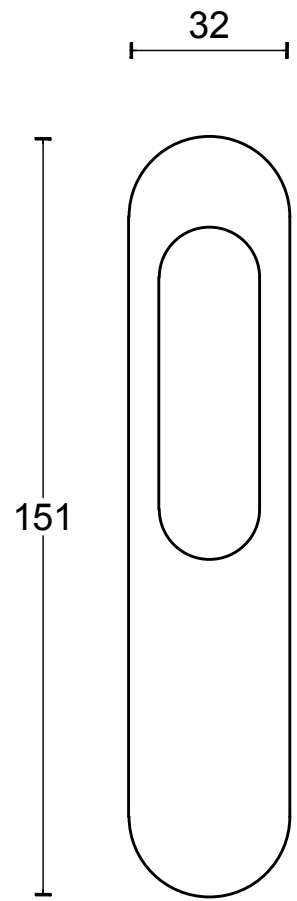

# LB231

single solid internal lift-up  
sliding door handle with  
external flush pull  
stainless steel

option:

FORMANI®		Part number:	
		Description:	
Doc no.:	1501Z081 LB231 V02.dwg	LB231	Format: A3
Drawn by:	Christian Brimbois		
FORMANI HOLLAND B.V. EUROPALAAN 12 6199 AB MAASTRICHT-AIRPORT NL T +31 (0)43 308 90 00 INFO@FORMANI.COM FORMANI.COM			