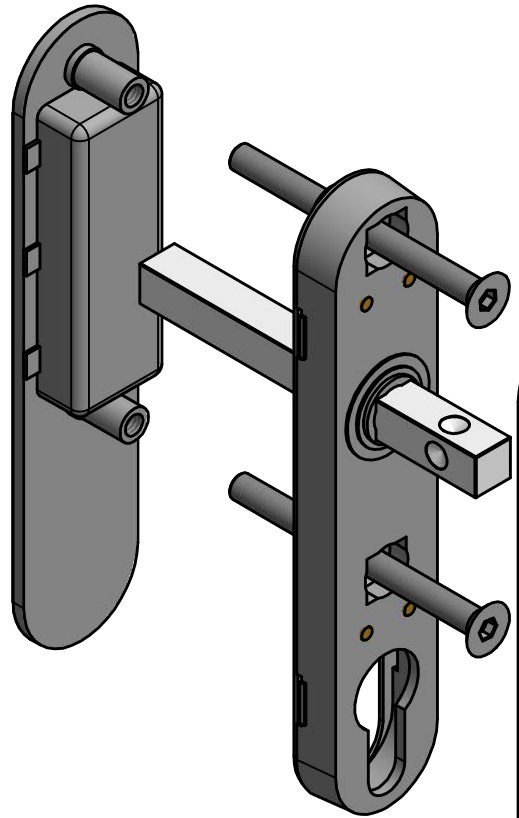

# LB231

single solid internal lift-up  
sliding door handle with  
external flush pull  
stainless steel

option:

FORMANI®		Part number:	
		Description:	
Doc no.:	1501Z081 LB231 V02.dwg	LB231	Format: A3
Drawn by:	Christian Brimbois		
FORMANI HOLLAND B.V. EUROPALAAN 12 6199 AB MAASTRICHT-AIRPORT NL T +31 (0)43 308 90 00 INFO@FORMANI.COM FORMANI.COM			