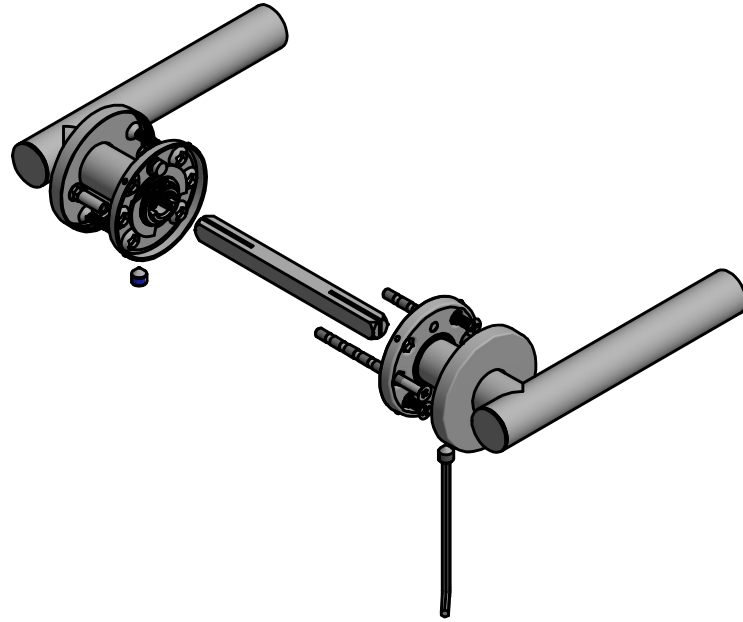

# BASICS LB7-19 EN1906 GRADE 3

sprung lever handle attached to rose  
with stainless steel sub-rose  
stainless steel

52

CERTIFICATE SKG.0338.8049.04.ENG  
EN1906 37-B030B 14.00343-1

door thickness 38 - 45 mm

<p><b>FORMANI®</b></p> <p>FORMANI HOLLAND B.V. EUROPALAAN 12 6199 AB MAASTRICHT-AIRPORT NL T +31 (0)43 308 90 00 INFO@FORMANI.COM WWW.FORMANI.COM</p>	<p>Type : <b>BASICS LB7-19 EN1906 GRADE 3</b></p>	<p>Version: V01</p>	
<p>Formani filename: 1501D150_LB7-19_EN1906_V02.dwg</p>	<p>Description: <b>sprung lever handle attached to rose with stainless steel sub-rose stainless steel</b></p>		
<p>Drawn by: Christian Brimbois</p>			<p>Format <b>A3</b></p>
<p>Creation date: 17-3-2022</p>			