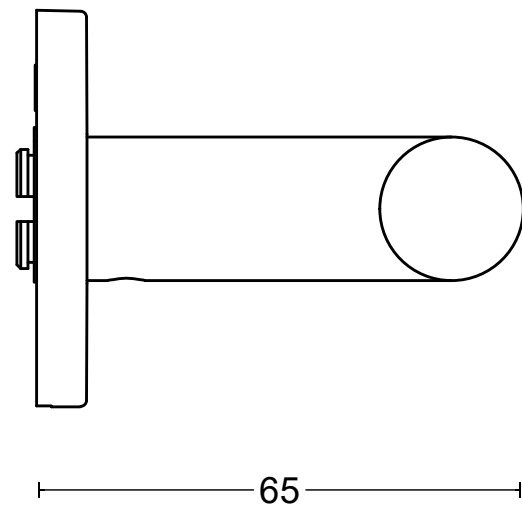

# BASICS LB7-19 EN1906 GRADE 3

sprung lever handle attached to rose  
with stainless steel sub-rose  
stainless steel

52

CERTIFICATE SKG.0338.8049.04.ENG  
EN1906 37-B030B 14.00343-1

door thickness 38 - 45 mm

<p><b>FORMANI®</b></p> <p>FORMANI HOLLAND B.V. EUROPALAAN 12 6199 AB MAASTRICHT-AIRPORT NL T +31 (0)43 308 90 00 INFO@FORMANI.COM WWW.FORMANI.COM</p>	<p>Type : <b>BASICS LB7-19 EN1906 GRADE 3</b></p>	<p>Version: V01</p>	
<p>Formani filename: 1501D150_LB7-19_EN1906_V02.dwg</p>	<p>Description: <b>sprung lever handle attached to rose with stainless steel sub-rose stainless steel</b></p>		
<p>Drawn by: Christian Brimbois</p>			<p>Format <b>A3</b></p>
<p>Creation date: 17-3-2022</p>			