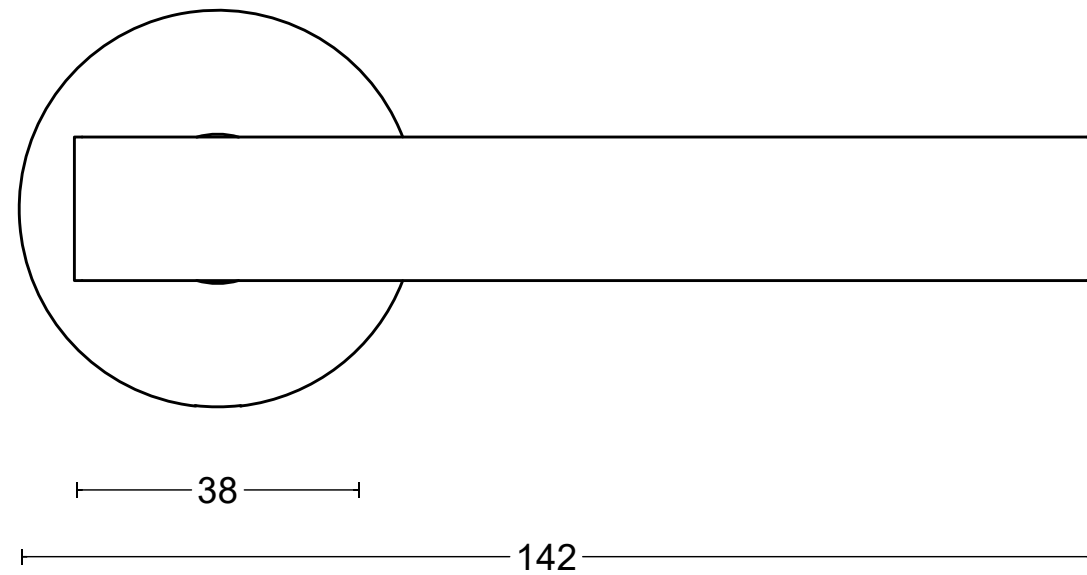

# BASICS LB7-19 EN1906 GRADE 3

sprung lever handle attached to rose  
with stainless steel sub-rose  
stainless steel

52

CERTIFICATE SKG.0338.8049.04.ENG  
EN1906 37-B030B 14.00343-1

door thickness 38 - 45 mm