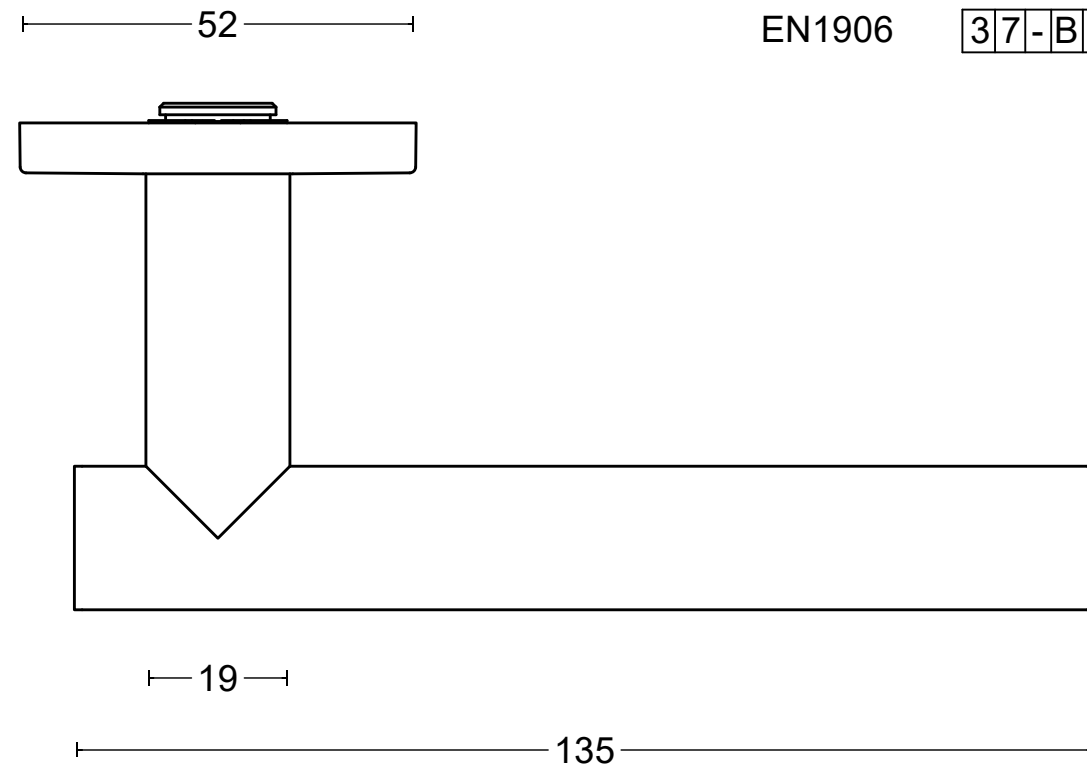

# BASICS LB7-19 EN1906 GRADE 3

sprung lever handle attached to rose  
with stainless steel sub-rose  
stainless steel

52

CERTIFICATE SKG.0338.8049.04.ENG  
EN1906 37-B030B 14.00343-1

door thickness 38 - 45 mm

<p><b>FORMANI®</b></p> <p>FORMANI HOLLAND B.V. EUROPALAAN 12 6199 AB MAASTRICHT-AIRPORT NL T +31 (0)43 308 90 00 INFO@FORMANI.COM WWW.FORMANI.COM</p>	<p>Type : <b>BASICS LB7-19 EN1906 GRADE 3</b></p>	<p>Version: V01</p>	
<p>Formani filename: 1501D150_LB7-19_EN1906_V02.dwg</p>	<p>Description: <b>sprung lever handle attached to rose with stainless steel sub-rose stainless steel</b></p>		
<p>Drawn by: Christian Brimbois</p>			<p>Format <b>A3</b></p>
<p>Creation date: 17-3-2022</p>			