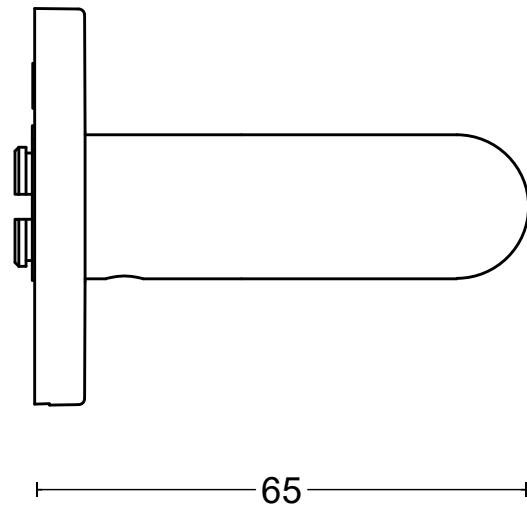

BASICS LB3-19 EN1906 GRADE 3

sprung lever handle attached to rose
with stainless steel sub-rose
stainless steel

CERTIFICATE SKG.0338.8049.04.ENG
EN1906 37-B030B 14.00343-1

6.5

door thickness 38 - 45 mm

	FORMANI HOLLAND B.V. EUROPALAAN 12 6199 AB MAASTRICHT-AIRPORT NL T +31 (0)43 308 90 00 INFO@FORMANI.COM WWW.FORMANI.COM	Type : BASICS LB3-19 EN1906 GRADE 3	Version: V01
	Formani filename: 1501D144_LB3-19_EN1906_V02.dwg	Description: sprung lever handle attached to rose with stainless steel sub-rose stainless steel	Format A3
	Drawn by: Christian Brimbois		
Creation date: 17-3-2022			