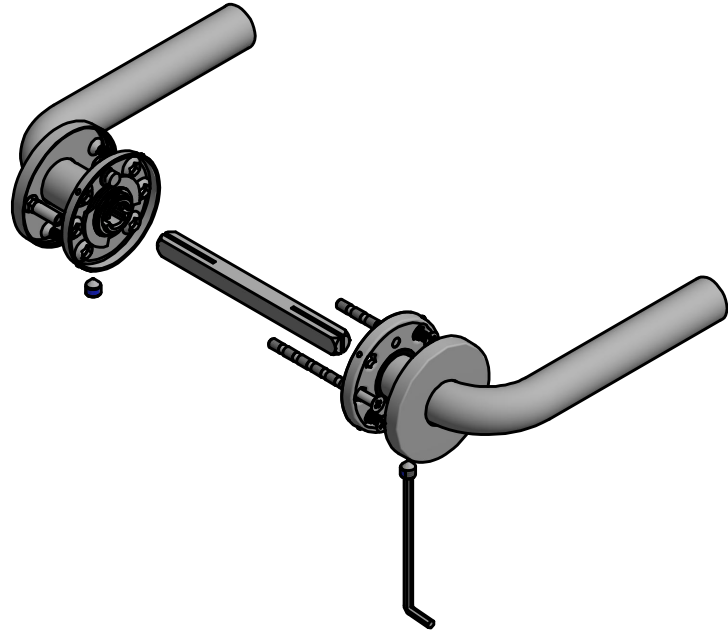

BASICS LB3-19 EN1906 GRADE 3

sprung lever handle attached to rose
with stainless steel sub-rose
stainless steel

CERTIFICATE SKG.0338.8049.04.ENG
EN1906 37-B030B 14.00343-1

6.5

door thickness 38 - 45 mm

	FORMANI HOLLAND B.V. EUROPALAAN 12 6199 AB MAASTRICHT-AIRPORT NL T +31 (0)43 308 90 00 INFO@FORMANI.COM WWW.FORMANI.COM	Type : BASICS LB3-19 EN1906 GRADE 3	Version: V01
	Formani filename: 1501D144_LB3-19_EN1906_V02.dwg	Description: sprung lever handle attached to rose with stainless steel sub-rose stainless steel	Format A3
	Drawn by: Christian Brimbois		
Creation date: 17-3-2022			