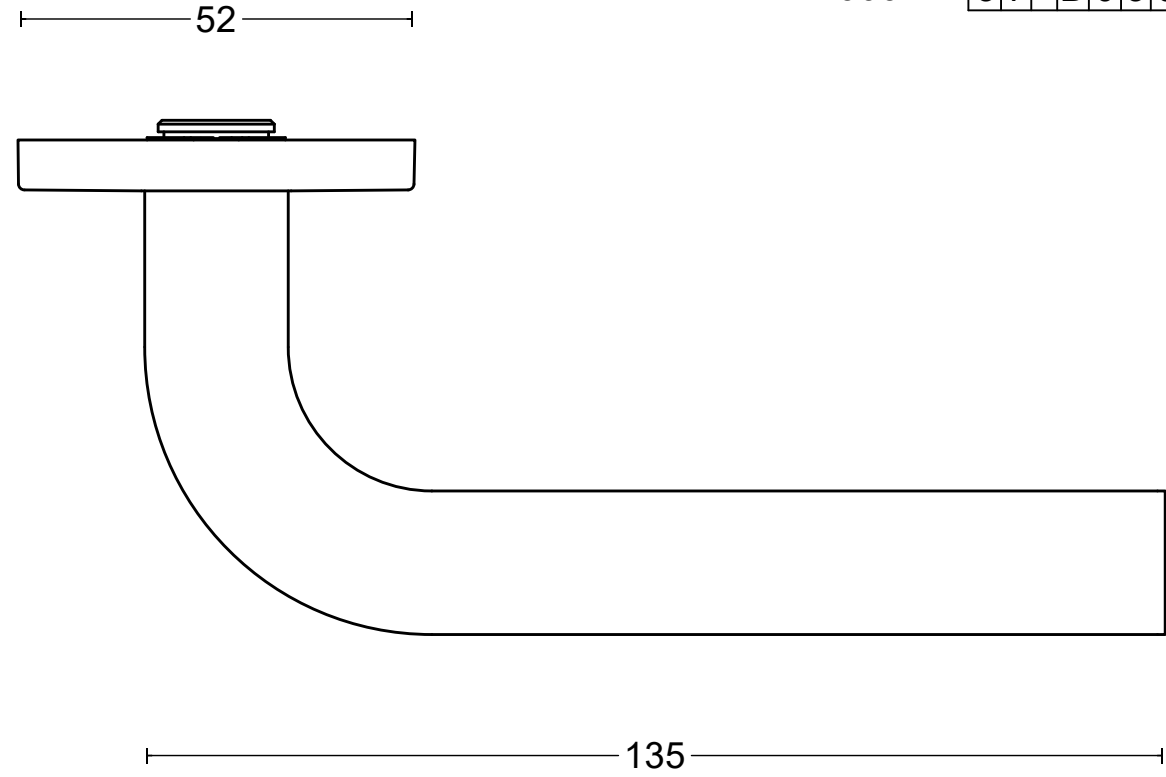

BASICS LB3-19 EN1906 GRADE 3

sprung lever handle attached to rose
with stainless steel sub-rose
stainless steel

CERTIFICATE SKG.0338.8049.04.ENG
EN1906 37-B030B 14.00343-1

6.5

door thickness 38 - 45 mm

	FORMANI HOLLAND B.V. EUROPALAAN 12 6199 AB MAASTRICHT-AIRPORT NL T +31 (0)43 308 90 00 INFO@FORMANI.COM WWW.FORMANI.COM	Type : BASICS LB3-19 EN1906 GRADE 3	Version: V01
	Formani filename: 1501D144_LB3-19_EN1906_V02.dwg	Description: sprung lever handle attached to rose with stainless steel sub-rose stainless steel	Format A3
	Drawn by: Christian Brimbois		
Creation date: 17-3-2022			