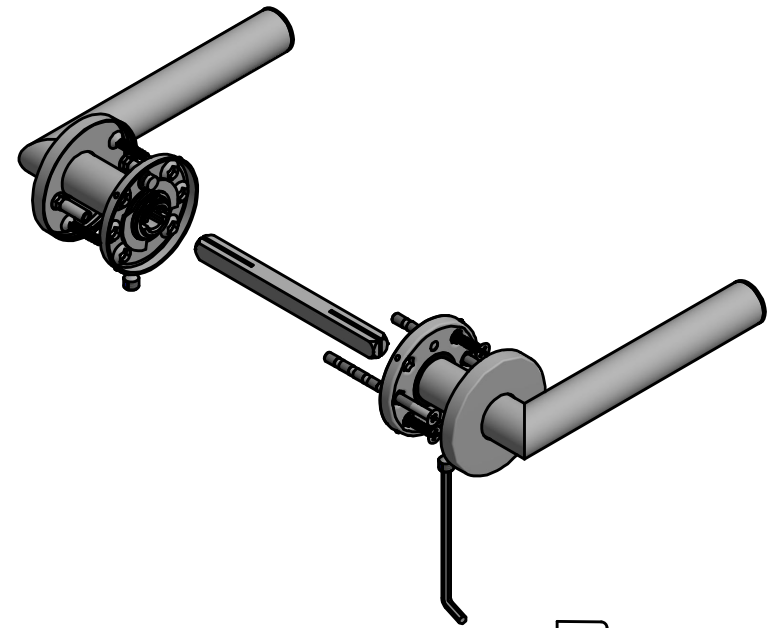

BASICS LB2-19 EN1906 GRADE 3

sprung lever handle attached to rose
with stainless steel sub-rose
stainless steel

CERTIFICATE SKG.0338.8049.04.ENG

EN1906 37-B030B 14.00343-1

65

6.5

52

65

19

135

19

38

151

door thickness 38 - 45 mm

 <p>FORMANI HOLLAND B.V. EUROPALAAN 12 6199 AB MAASTRICHT-AIRPORT NL T +31 (0)43 308 90 00 INFO@FORMANI.COM WWW.FORMANI.COM</p>	Type :	BASICS LB2-19 EN1906 GRADE 3	Version:	V01
	Formani filename:	1501D142_LB2-19_EN1906_V02.dwg		Format
	Drawn by:	Christian Brimbois		
Creation date:	17-3-2022		Description: sprung lever handle attached to rose with stainless steel sub-rose stainless steel	
			Format	
			A3	