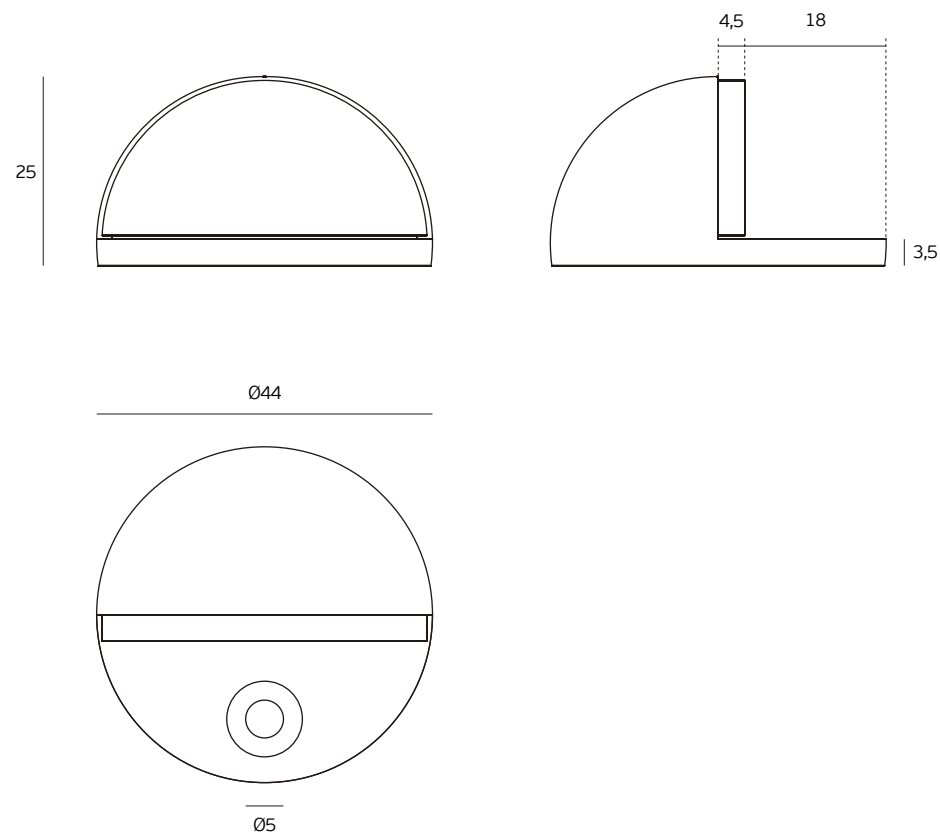

Ficha técnica de produto

Technique product fle / Ficha técnica de produto

Data: 31.05.2016

Versão: 3.0

IN.13.120

Ferragens diversas /
General hardware / Herrajes diversas

ET: 184 / 2007

Documento confidencial / Confidential document / Documento confidencial © JNF 2016 www.jnf.pt

Descrição / Description / Descripción

Batente de chão / Door stopper / Tope de puerta

Versão / Version / Versión

3.0

Data / Date / Data

31.05.2016

T. (+351) 224 663 230 / F. (+351) 224 839 841 / e-mail - jnf@jnf.pt / www.jnf.pt

Rua das Mimosas, 849/851
Zona Industrial das Mimosas
S. Pedro da Cova | Ap. 75 4424-909
Gondomar PORTUGAL

PÁGINA 2/2
PAGE