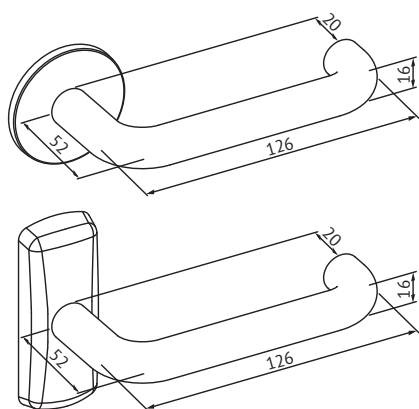

ABLOY® PRESTO 3-16

Product description

Handle for solid and profile narrow stile doors. Several versions for solid and profile doors, as a handle pair, inside handle and outside handle with PBE001 Panic bar.

Overview of Advantages

- Brass based, durability handle for use in high traffic exterior and interior doors.
- Handle is equipped with return spring.

Technical data

Material	Brass
Surfaces	Chrome (Cr), Satin chrome (HCr), Polished brass (KILa), Antimicrobial-coating ACTIVE Val/Mus/Har/Gra
Standards	EN 1906/3
Door thicknesses	40-60mm, 60-80mm, 80-100mm
Suitable for fire doors	Yes
Delivery batch	1 pair
Product code	DH012