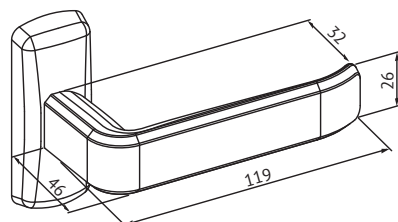

Technical data

Material	Brass
Surfaces	Chrome (Cr), Satin chrome (HCr), Polished brass (KiLa), Brushed brass (HaLa), Antimicrobial-coating ACTIVE Val/Mus/Har/Gra
Standards	EN 1906/3
Door thicknesses	40–60mm, 60–80mm, 80–100mm
Suitable for fire doors	Yes
Delivery batch	1 pair
Product code	DH110

This content is protected by Intellectual Property Rights Laws. The title to the content shall not pass to you, and instead shall remain with Abloy Oy or a third party holding the title. Abloy develops continuously the products and solutions offered. Therefore, the information contained in the document is subject to change without notice. ABLOY PROVIDES THIS CONTENT ON AN "AS IS" BASIS WITHOUT ANY WARRANTIES OF ANY KIND, EXPRESS, IMPLIED, OR STATUTORY."