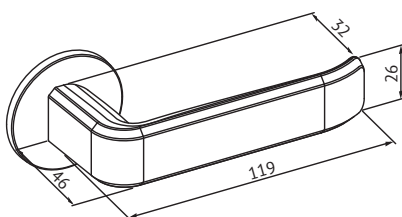

Technical data

Material	Brass
Surfaces	Chrome (Cr), Satin chrome (HCr), Polished brass (KiLa), Brushed brass (HaLa), Antimicrobial-coating ACTIVE Val/Mus/Har/Gra
Standards	EN 1906/3
Door thicknesses	40–60mm, 60–80mm, 80–100mm
Suitable for fire doors	Yes
Delivery batch	1 pair
Product code	DH110

This content is protected by Intellectual Property Rights Laws. The title to the content shall not pass to you, and instead shall remain with Abloy Oy or a third party holding the title. Abloy develops continuously the products and solutions offered. Therefore, the information contained in the document is subject to change without notice. ABLOY PROVIDES THIS CONTENT ON AN "AS IS" BASIS WITHOUT ANY WARRANTIES OF ANY KIND, EXPRESS, IMPLIED, OR STATUTORY."