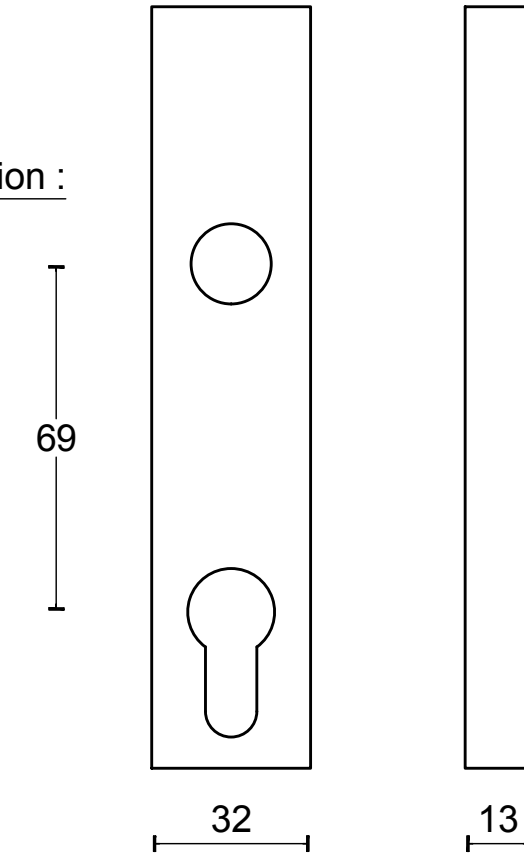

EG230

single internal
lift-up
sliding door
handle with
external flush pull
stainless steel

		Part number: 1501Z095 EDGY EG230 V01 AS EXPL	
		Description: EG230	Format: A3
Doc no.:	1501Z095 EDGY EG230 V01.dwg		
Drawn by:	Christian	Creation date:	11-4-2012
Formani Holland B.V. · Amerikalaan 55 · 6199 AE Maastricht Airport · tel: +31 (0)43 308 90 00 · www.formani.nl · info@formani.nl			