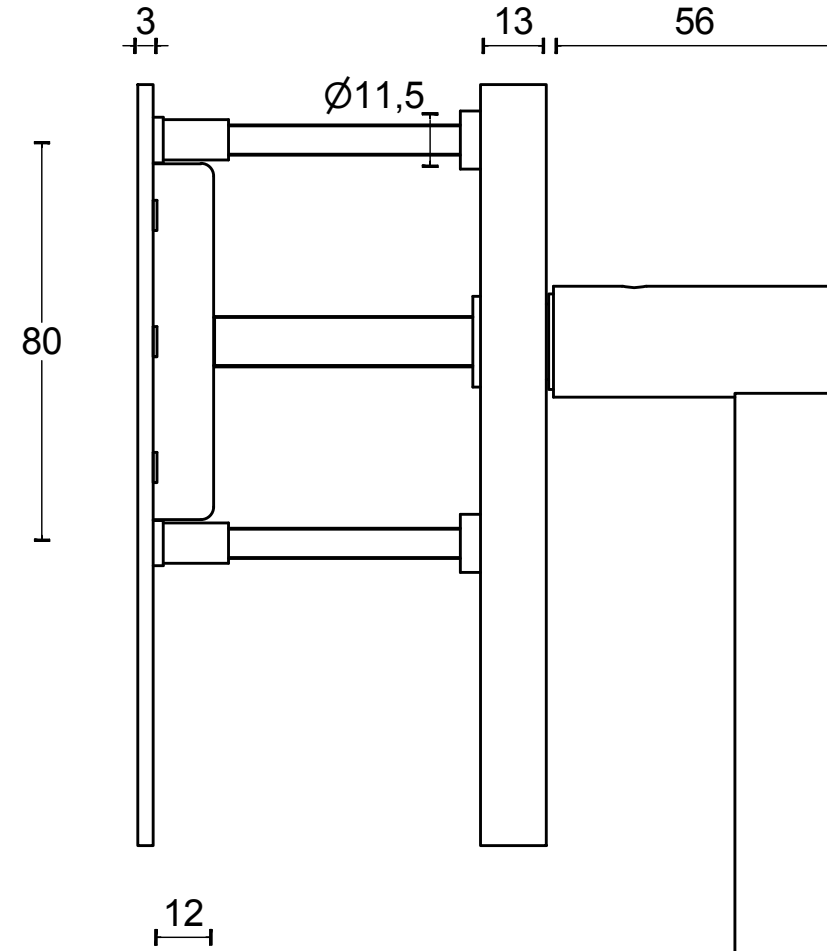

EG230

single internal
lift-up
sliding door
handle with
external flush pull
stainless steel

		Part number: 1501Z095 EDGY EG230 V01 AS EXPL	
		Description: EG230	Format: A3
Doc no.:	1501Z095 EDGY EG230 V01.dwg		
Drawn by:	Christian	Creation date:	11-4-2012
Formani Holland B.V. · Amerikalaan 55 · 6199 AE Maastricht Airport · tel: +31 (0)43 308 90 00 · www.formani.nl · info@formani.nl			