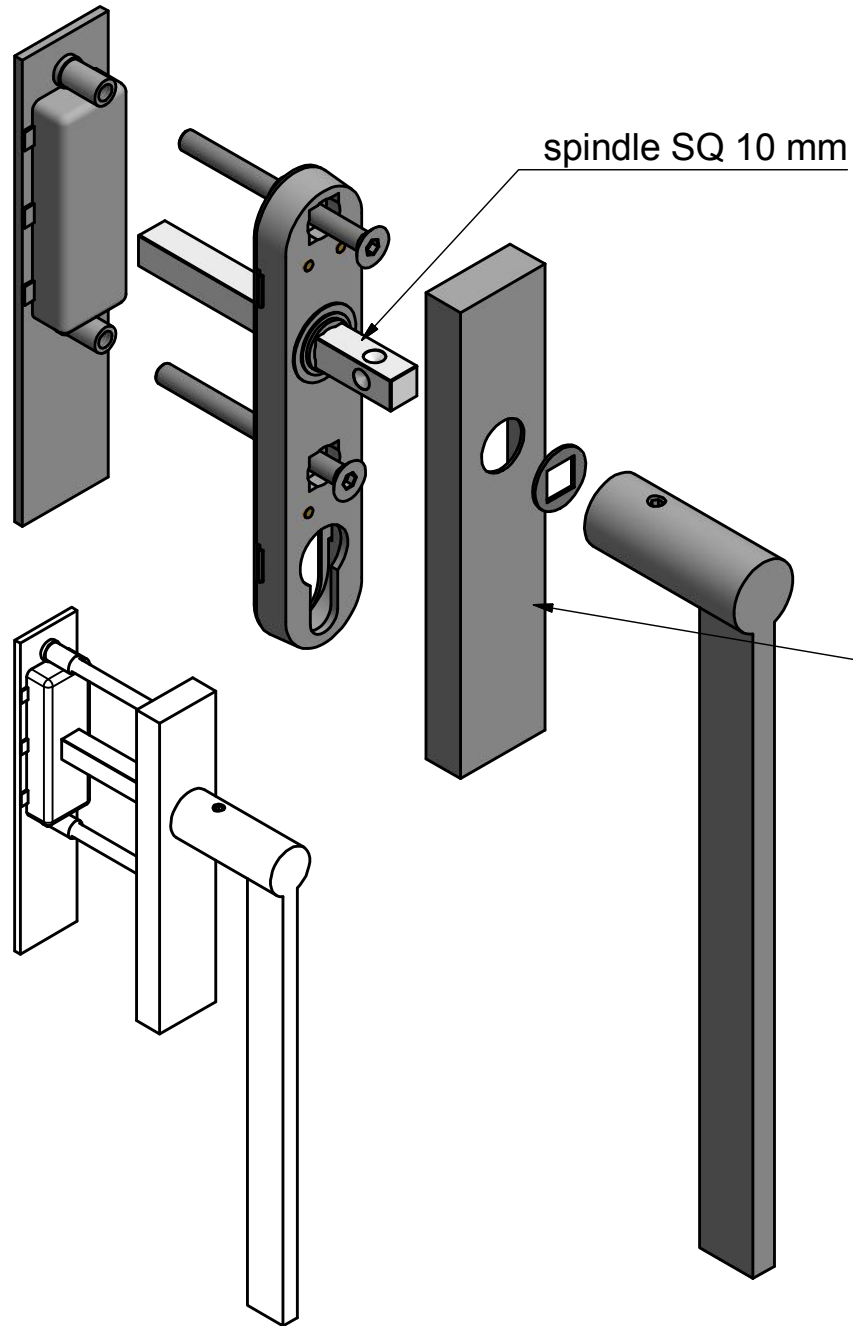

EG230

single internal
lift-up
sliding door
handle with
external flush pull
stainless steel

		Part number: 1501Z095 EDGY EG230 V01 AS EXPL	
		Description: EG230	Format: A3
Doc no.:	1501Z095 EDGY EG230 V01.dwg		
Drawn by:	Christian	Creation date:	11-4-2012
Formani Holland B.V. · Amerikalaan 55 · 6199 AE Maastricht Airport · tel: +31 (0)43 308 90 00 · www.formani.nl · info@formani.nl			