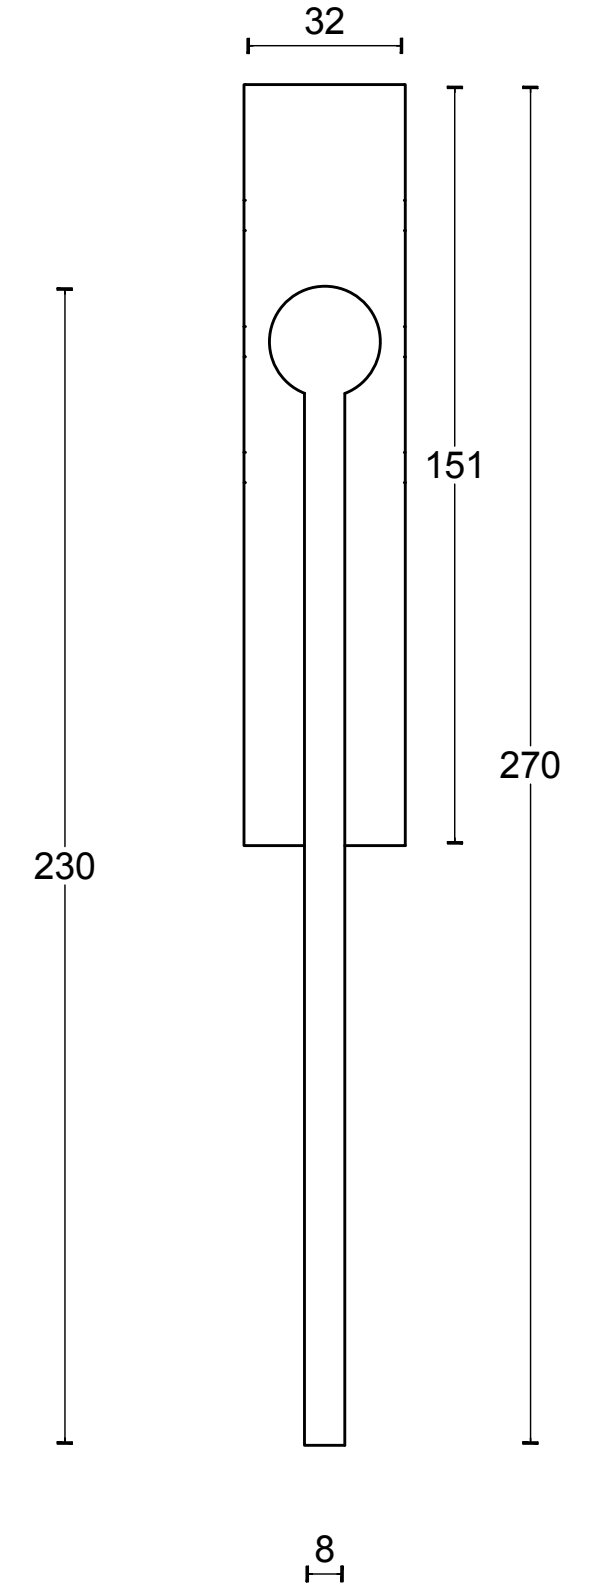

EG230

single internal
lift-up
sliding door
handle with
external flush pull
stainless steel

		Part number: 1501Z095 EDGY EG230 V01 AS EXPL	
		Description: EG230	Format: A3
Doc no.:	1501Z095 EDGY EG230 V01.dwg		
Drawn by:	Christian	Creation date:	11-4-2012
Formani Holland B.V. · Amerikalaan 55 · 6199 AE Maastricht Airport · tel: +31 (0)43 308 90 00 · www.formani.nl · info@formani.nl			