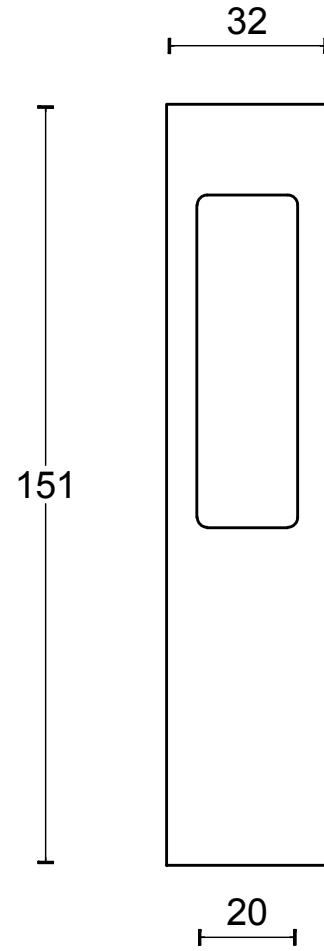

EG230

single internal
lift-up
sliding door
handle with
external flush pull
stainless steel

		Part number: 1501Z095 EDGY EG230 V01 AS EXPL	
		Description: EG230	Format: A3
Doc no.:	1501Z095 EDGY EG230 V01.dwg		
Drawn by:	Christian	Creation date:	11-4-2012
Formani Holland B.V. · Amerikalaan 55 · 6199 AE Maastricht Airport · tel: +31 (0)43 308 90 00 · www.formani.nl · info@formani.nl			