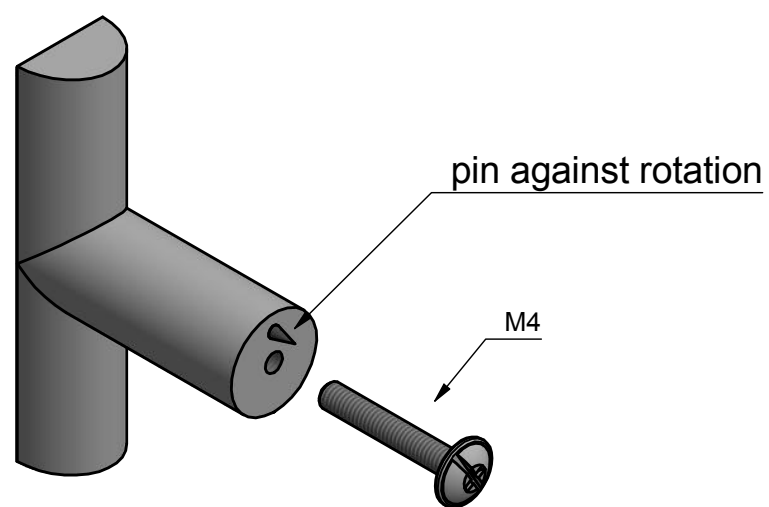

PBA16M

solid cabinet knob
stainless steel

FORMANI®		Part number:	
		PBA16M	
Doc no.: 3704P002 PBA16M V01.dwg		A3	Format:
Drawn by: Christian Brimbois	Creation date: 5-10-2018		
FORMANI HOLLAND B.V. EUROPALAAN 12 6199 AB MAASTRICHT-AIRPORT NL T +31 (0)43 308 90 00 INFO@FORMANI.COM FORMANI.COM			