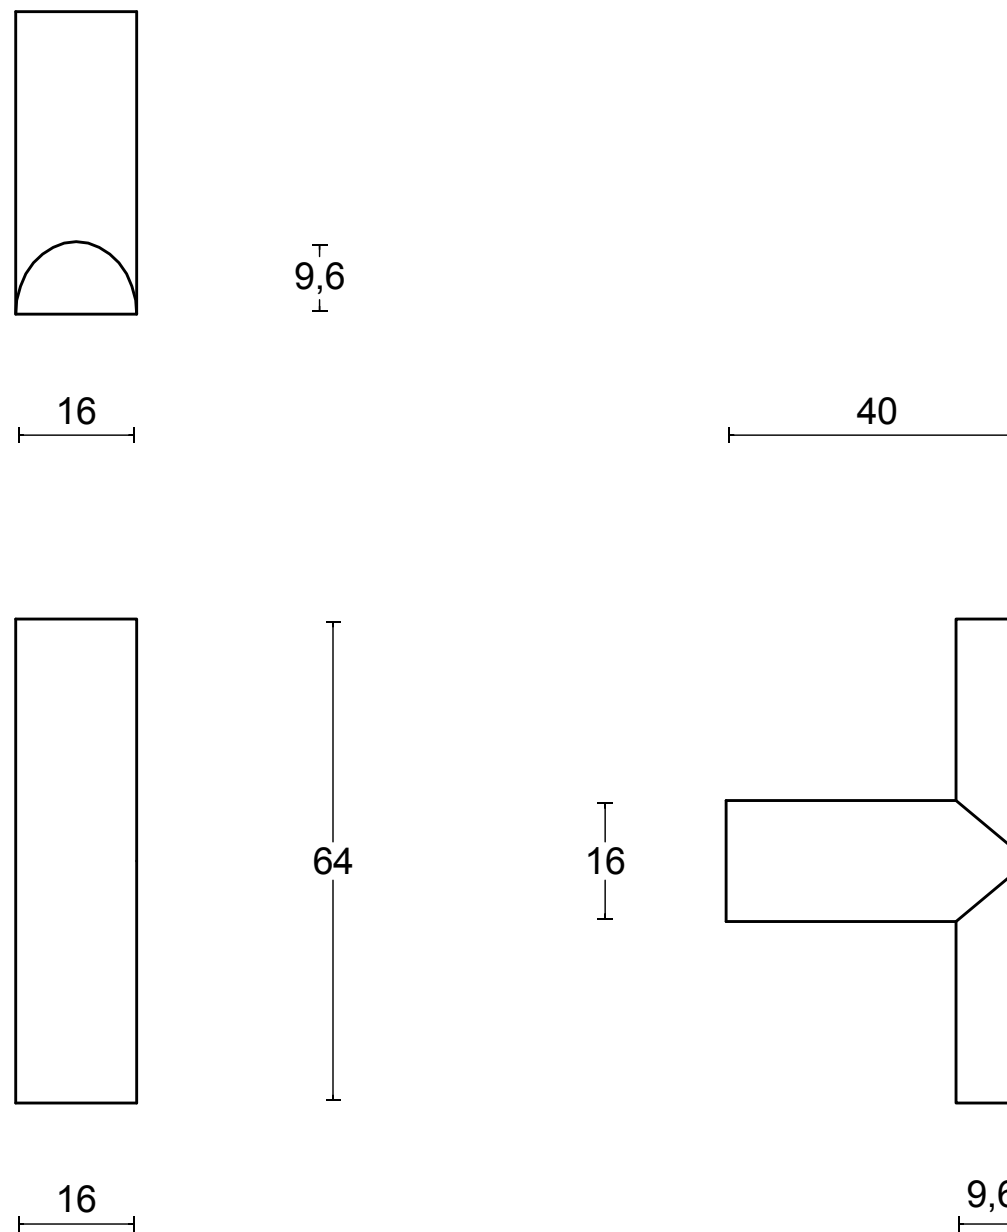

PBA16M

solid cabinet knob
stainless steel

FORMANI®		Part number:	
		PBA16M	
Doc no.: 3704P002 PBA16M V01.dwg		A3	Format:
Drawn by: Christian Brimbois	Creation date: 5-10-2018		
FORMANI HOLLAND B.V. EUROPALAAN 12 6199 AB MAASTRICHT-AIRPORT NL T +31 (0)43 308 90 00 INFO@FORMANI.COM FORMANI.COM			