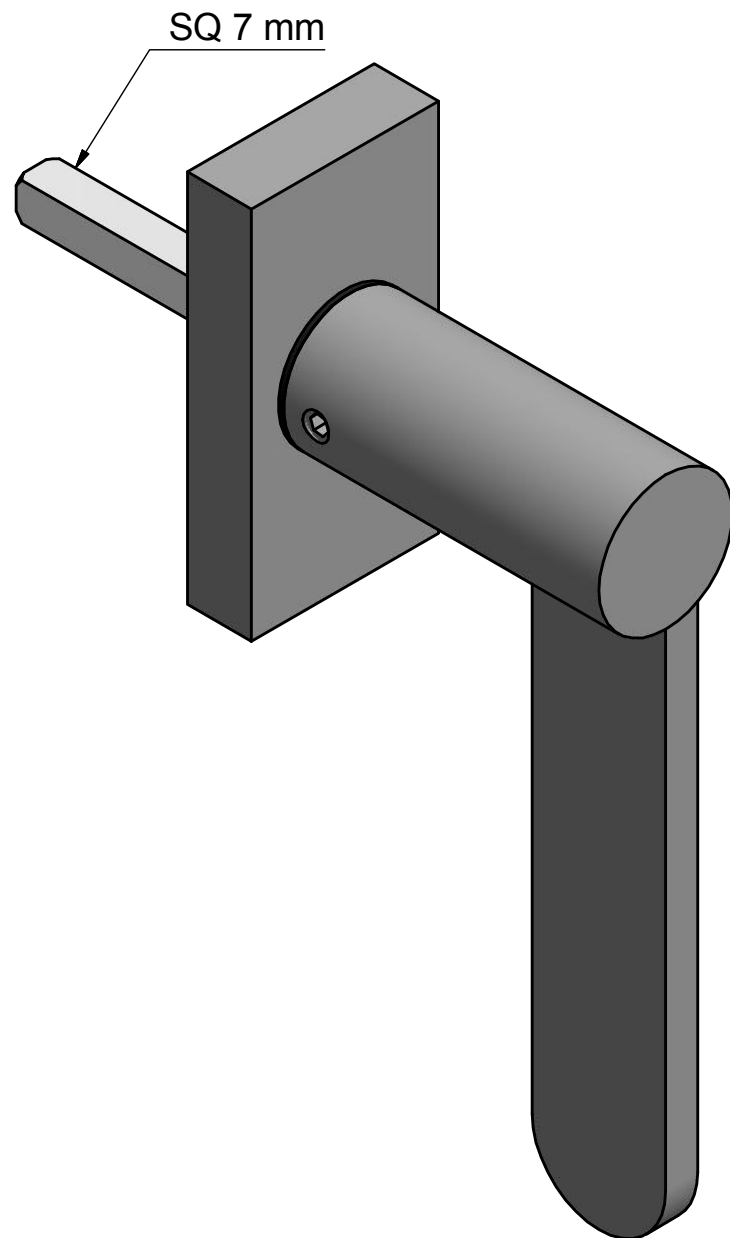

TENSE BB102-DK

non-locking tilt and turn
window handle
stainless steel

FORMANI®		Part number:	
		Description: TENSE BB102-DK	
Doc no.: 3303D003 TENSE BB102-DK V01.dwg	Drawn by: Christian Brimbois	Creation date: 8-1-2016	Format: A3
FORMANI HOLLAND B.V. EUROPALAAN 12 6199 AB MAASTRICHT-AIRPORT NL T +31 (0)43 308 90 00 INFO@FORMANI.COM FORMANI.COM			