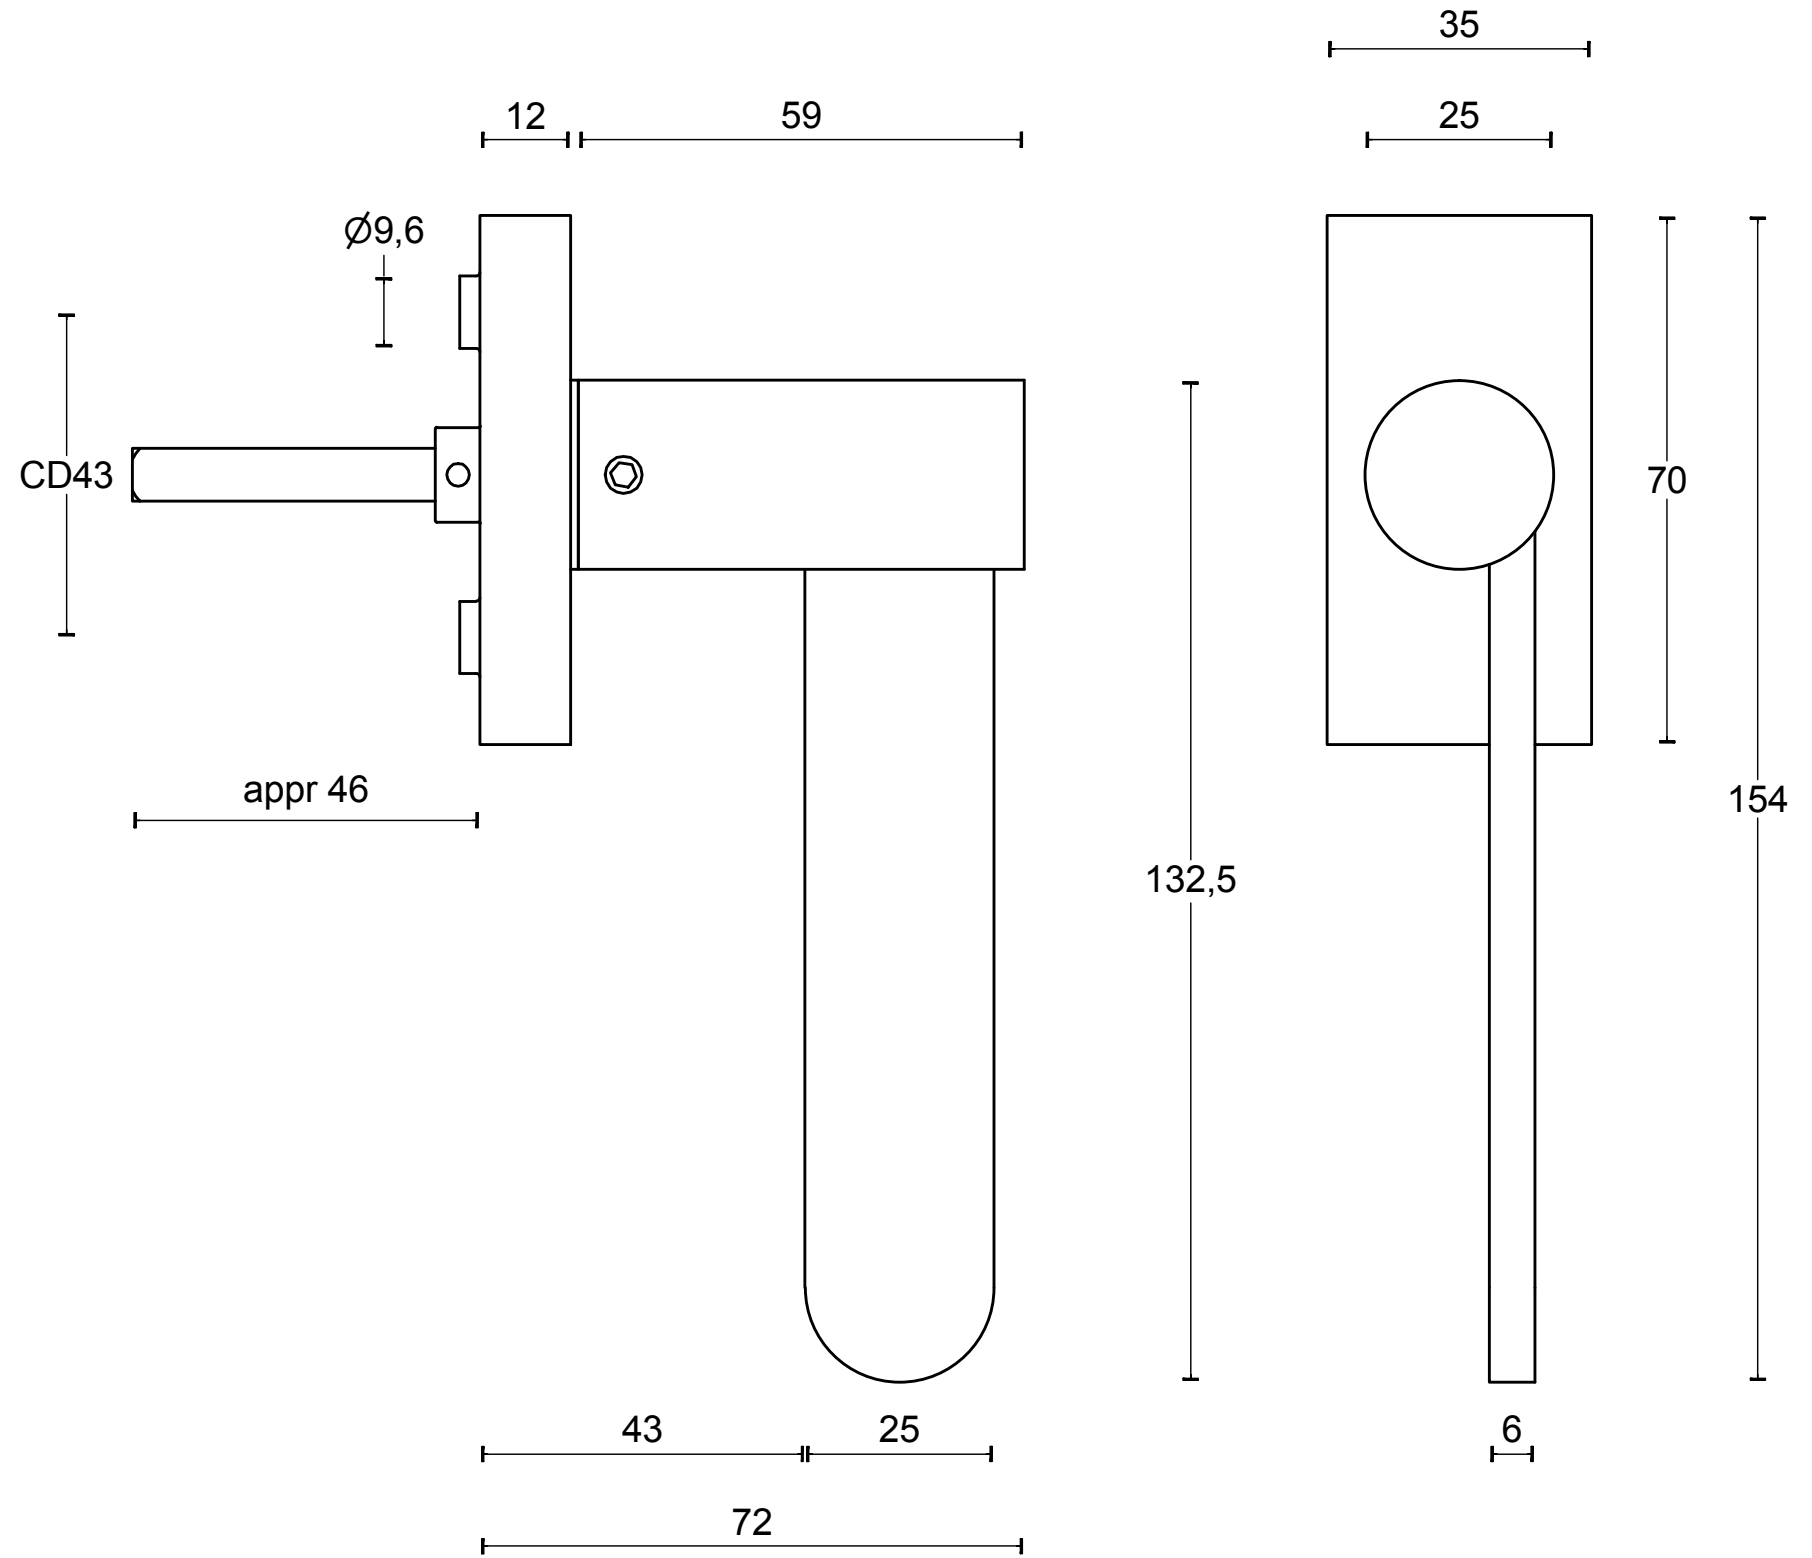

TENSE BB102-DK

non-locking tilt and turn
window handle
stainless steel

FORMANI®		Part number:	
		Description: TENSE BB102-DK	
Doc no.: 3303D003 TENSE BB102-DK V01.dwg	Drawn by: Christian Brimbois	Creation date: 8-1-2016	Format: A3
FORMANI HOLLAND B.V. EUROPALAAN 12 6199 AB MAASTRICHT-AIRPORT NL T +31 (0)43 308 90 00 INFO@FORMANI.COM FORMANI.COM			