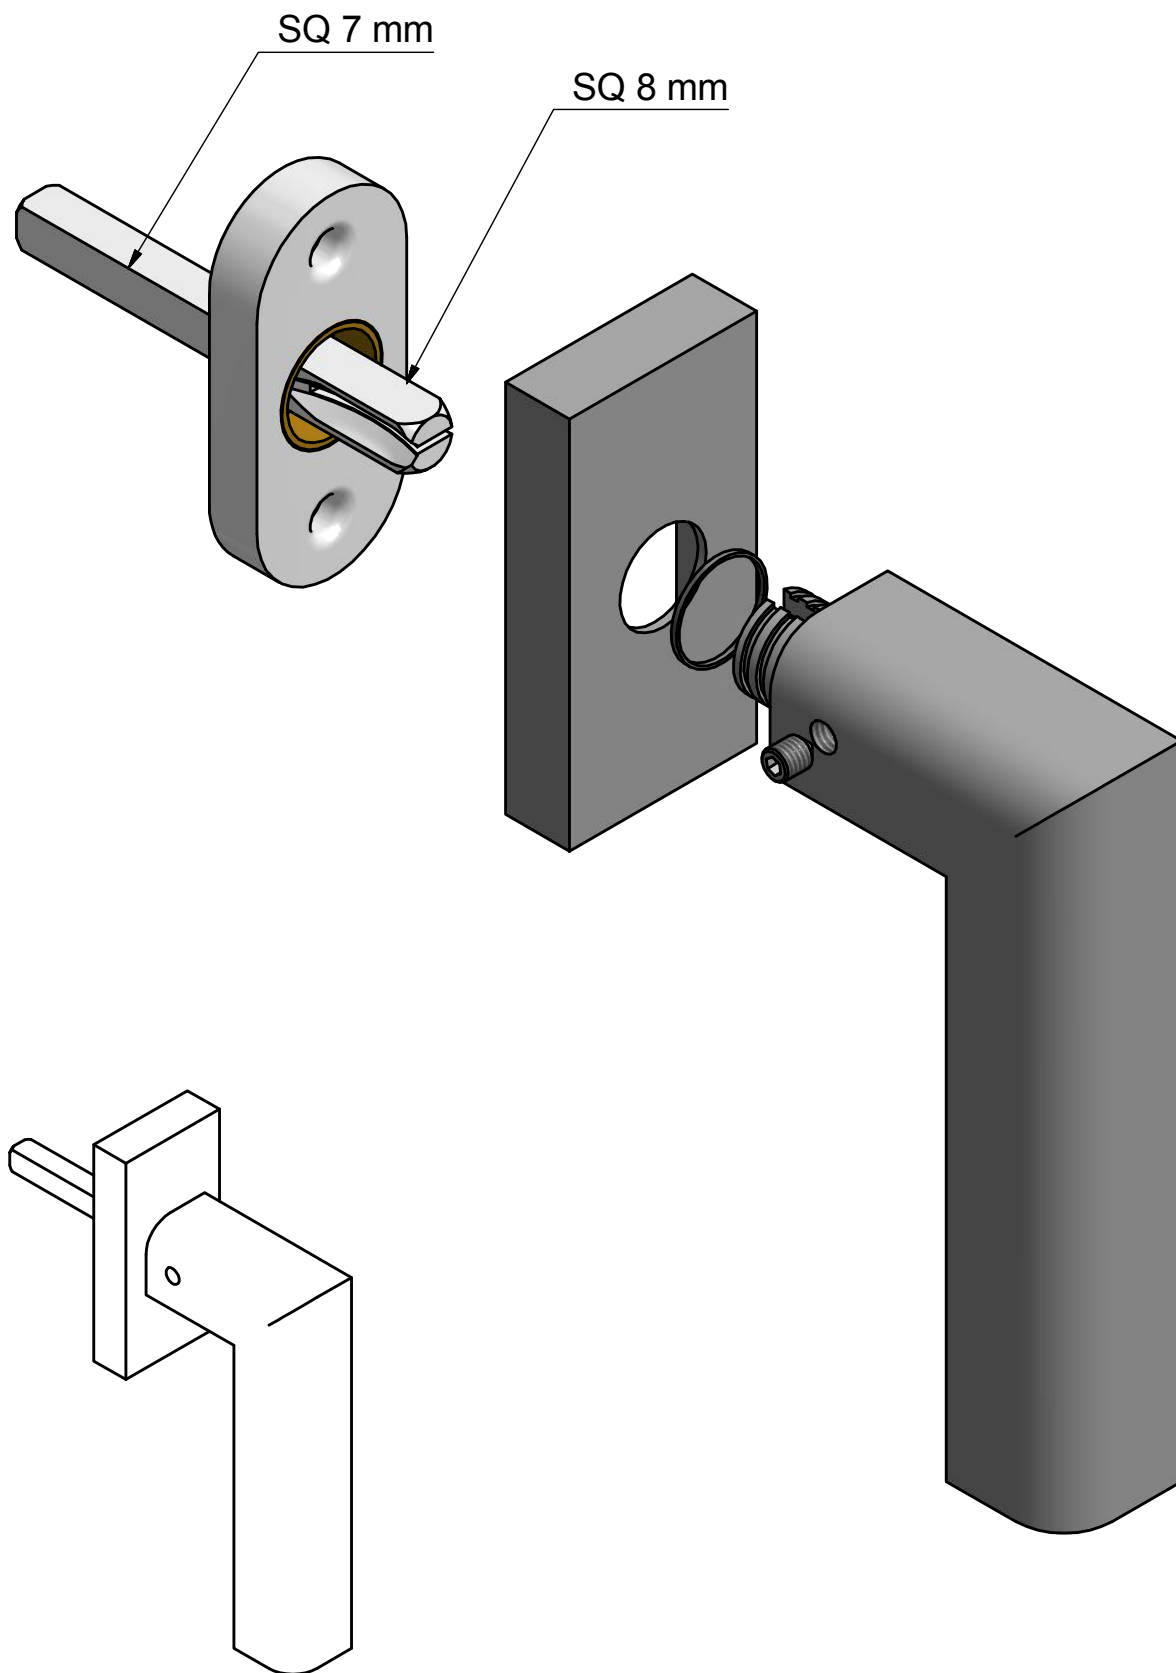

# PBL23-DK

non-locking tilt and turn  
window handle  
stainless steel

FORMANI®		Part number:	
		Description:	
Doc no.:	2703D008 PBL23 DK V02.dwg	PBL23-DK	Format:
Drawn by:	Christian Brimbois		Creation date:
A3			