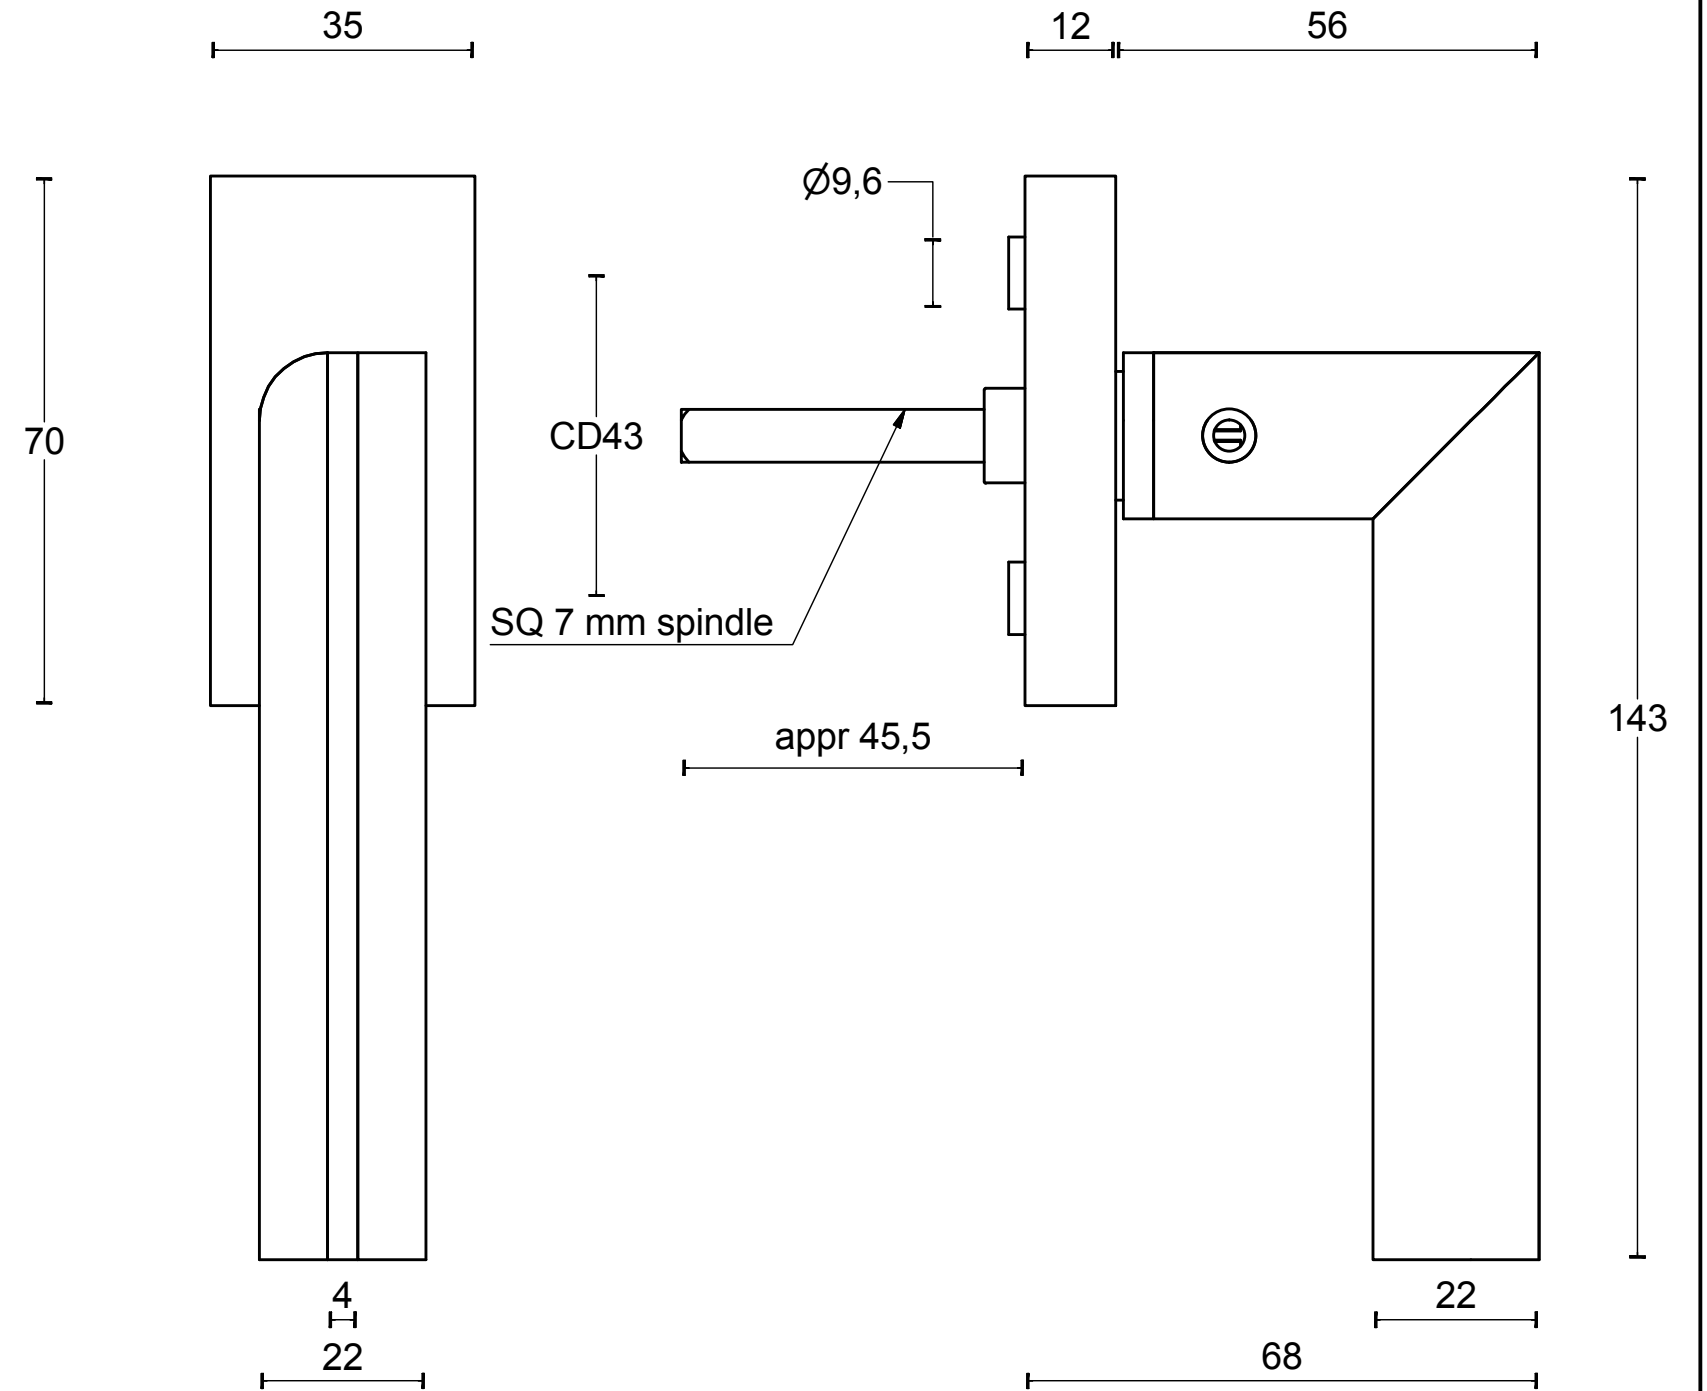

# PBL22-DK

non-locking tilt and turn  
window handle  
stainless steel/oak wood

FORMANI®		Part number:	
		Description: <b>PBL22-DK</b>	
Doc no.: 2703D006 PBL22 DK V02.dwg	Creation date: 29-3-2013		Format: <b>A3</b>
Drawn by: Christian Brimbois	Formani Holland B.V. · Amerikalaan 55 · 6199 AE Maastricht Airport · tel: +31 (0)43 308 90 00 · www.formani.nl · info@formani.nl		