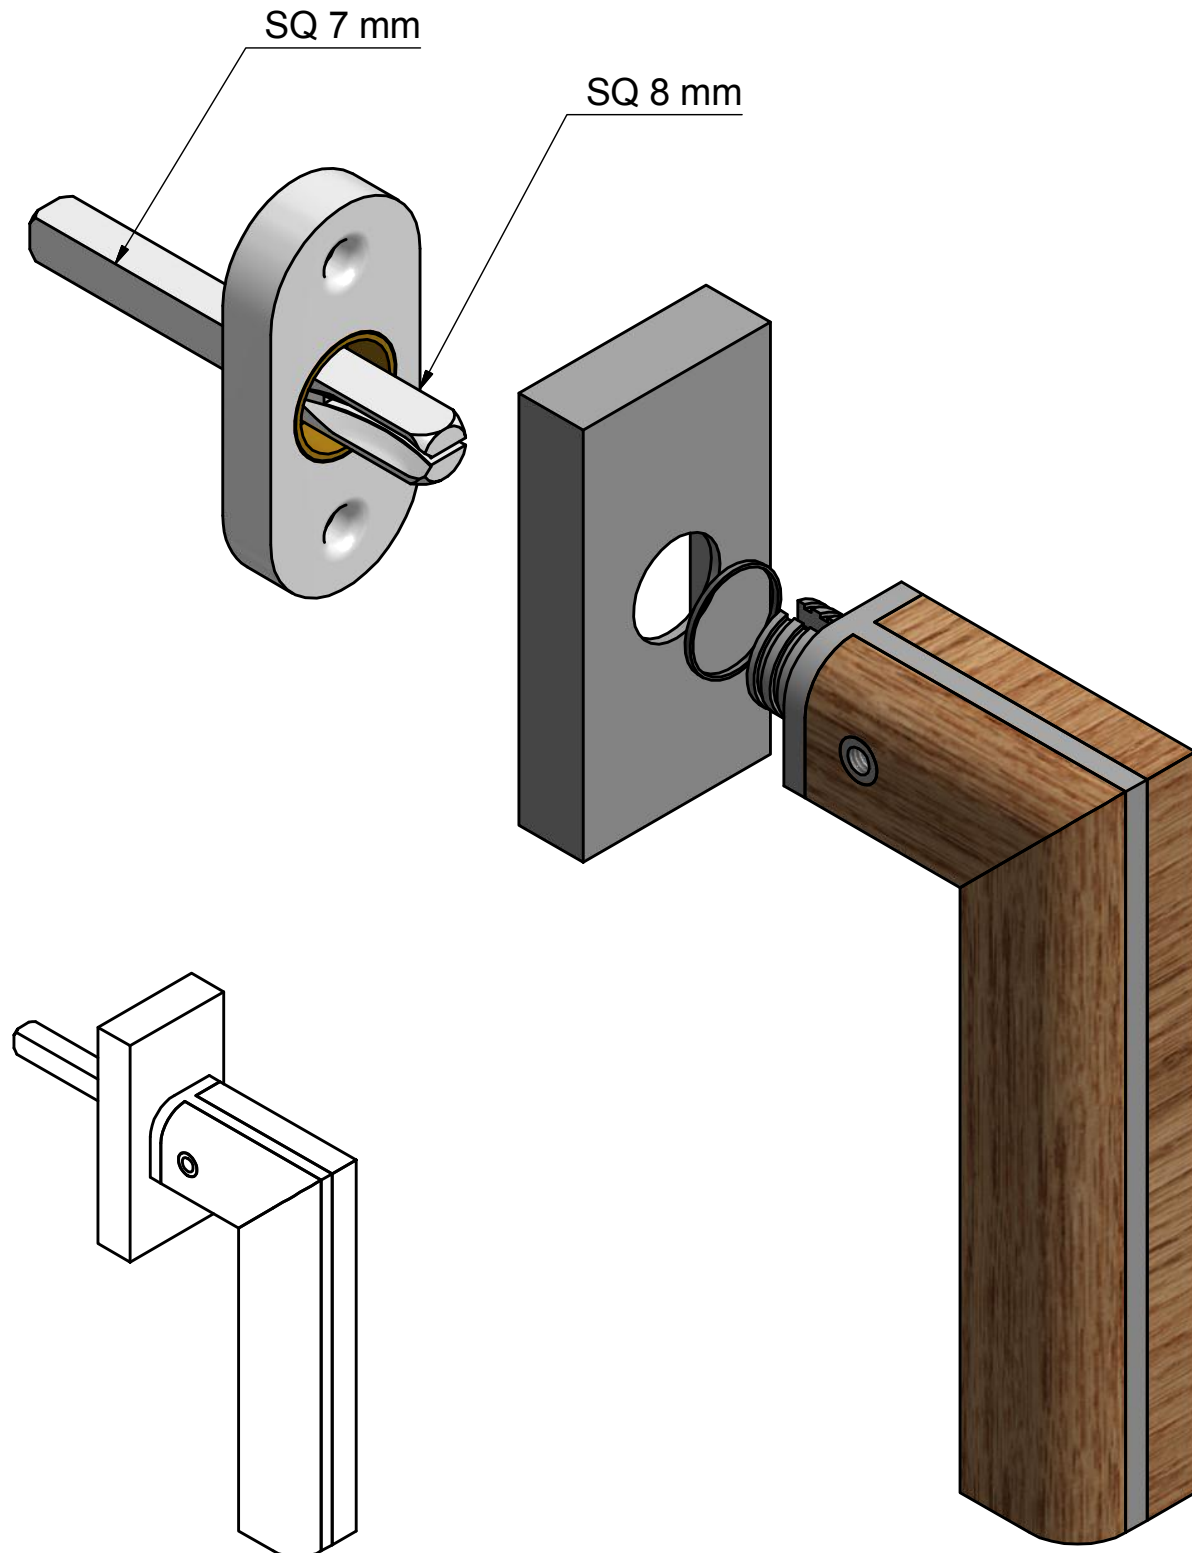

# PBL22-DK

non-locking tilt and turn  
window handle  
stainless steel/oak wood

FORMANI®		Part number:	
		Description: <b>PBL22-DK</b>	
Doc no.: 2703D006 PBL22 DK V02.dwg	Creation date: 29-3-2013		Format: <b>A3</b>
Drawn by: Christian Brimbois	Formani Holland B.V. · Amerikalaan 55 · 6199 AE Maastricht Airport · tel: +31 (0)43 308 90 00 · www.formani.nl · info@formani.nl		