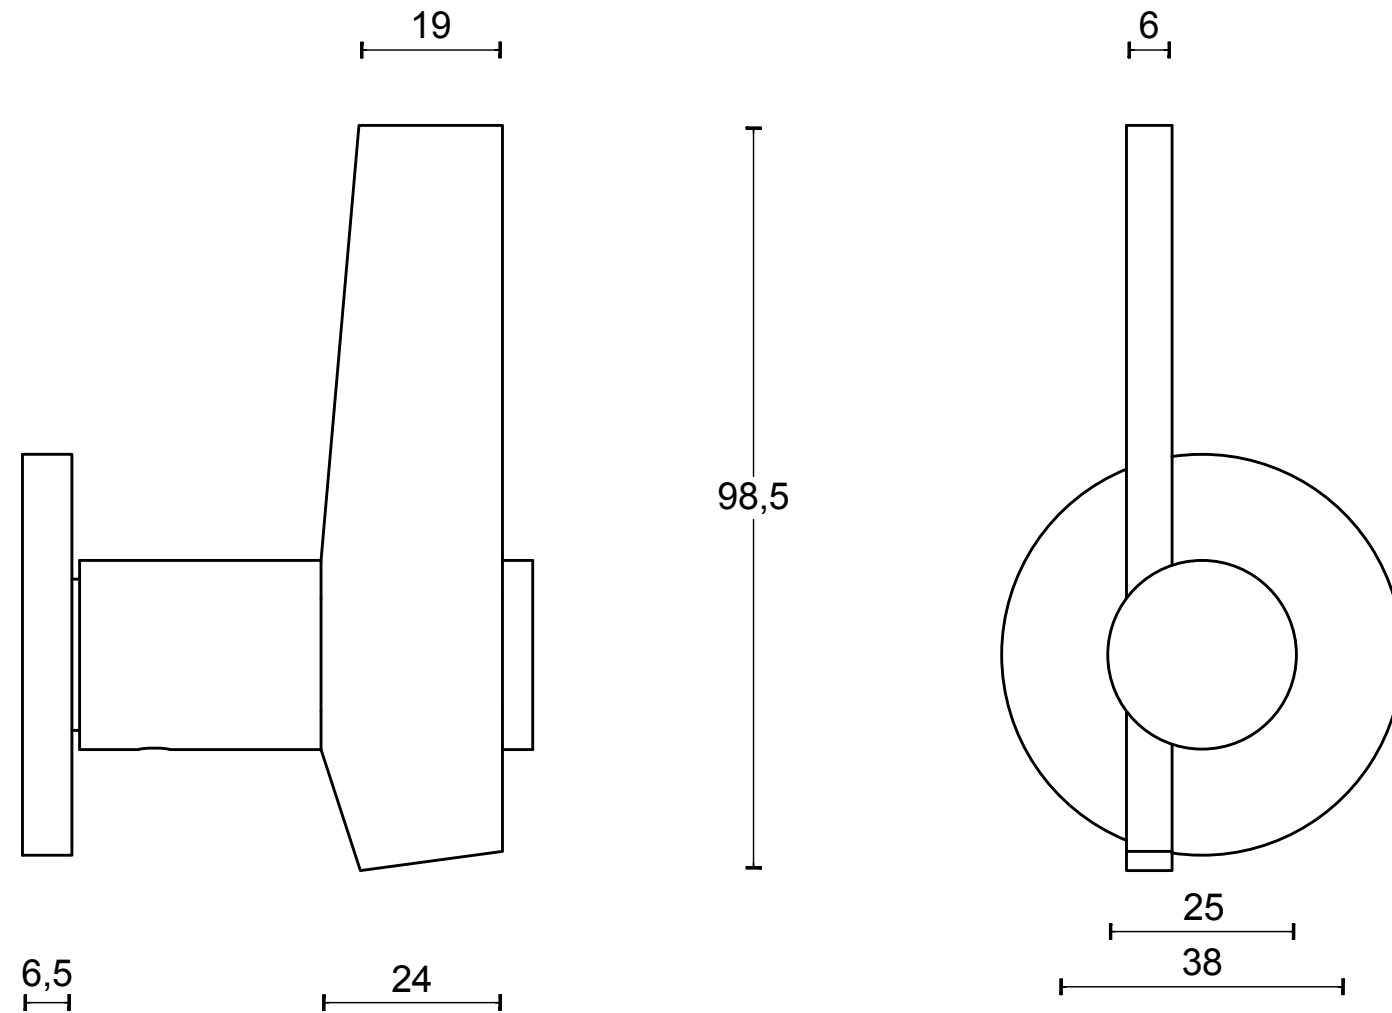

# TENSE BB200V/b

solid front door knob  
stainless steel

FORMANI®		Part number:	
		Description:	
Doc no.:	3302K001 B TENSE BB200V b V01.dwg	BB200V/b	Format:
Drawn by:	Christian Brimbois		Creation date:
FORMANI HOLLAND B.V. EUROPALAAN 12 6199 AB MAASTRICHT-AIRPORT NL T +31 (0)43 308 90 00 INFO@FORMANI.COM FORMANI.COM		A3	