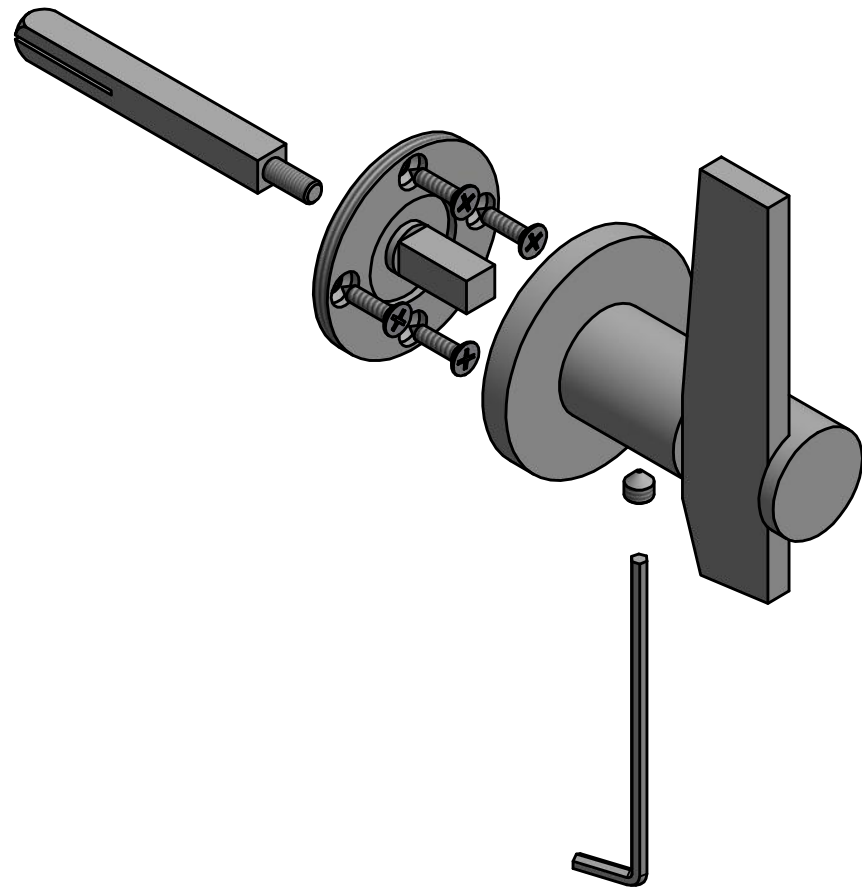

# TENSE BB200V/b

solid front door knob  
stainless steel

FORMANI®		Part number:	
		Description:	
Doc no.:	3302K001 B TENSE BB200V b V01.dwg	BB200V/b	Format:
Drawn by:	Christian Brimbois		Creation date:
FORMANI HOLLAND B.V. EUROPALAAN 12 6199 AB MAASTRICHT-AIRPORT NL T +31 (0)43 308 90 00 INFO@FORMANI.COM FORMANI.COM		A3	