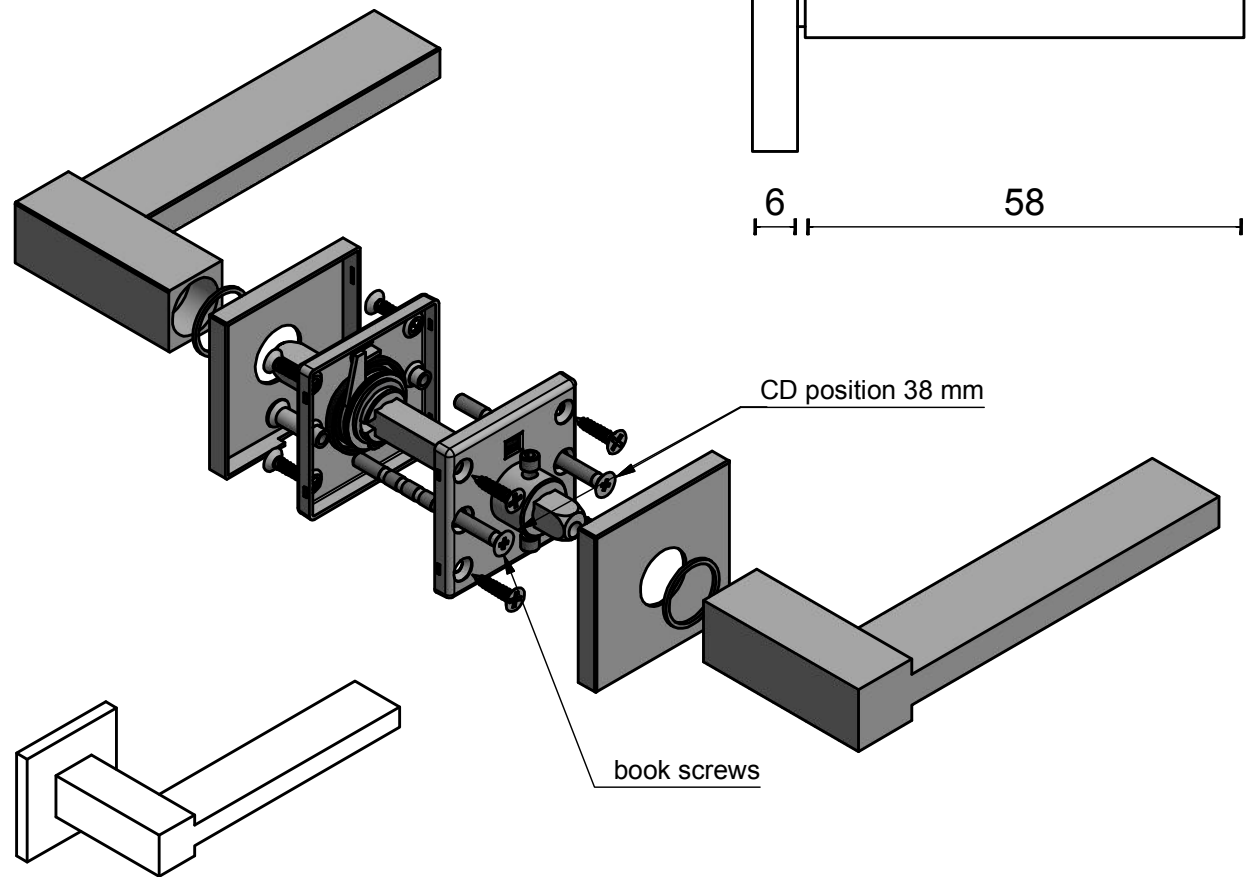

LSQV-G

sprung lever handle on rose
stainless steel

FORMANI®		Part number:	
		Description:	
Doc no.:	2501D025 LSQV-G V03.dwg	LSQV-G	Format:
Drawn by:	Christian Brimbois		Creation date:
FORMANI HOLLAND B.V. EUROPALAAN 12 6199 AB MAASTRICHT-AIRPORT NL T +31 (0)43 308 90 00 INFO@FORMANI.COM FORMANI.COM		A3	