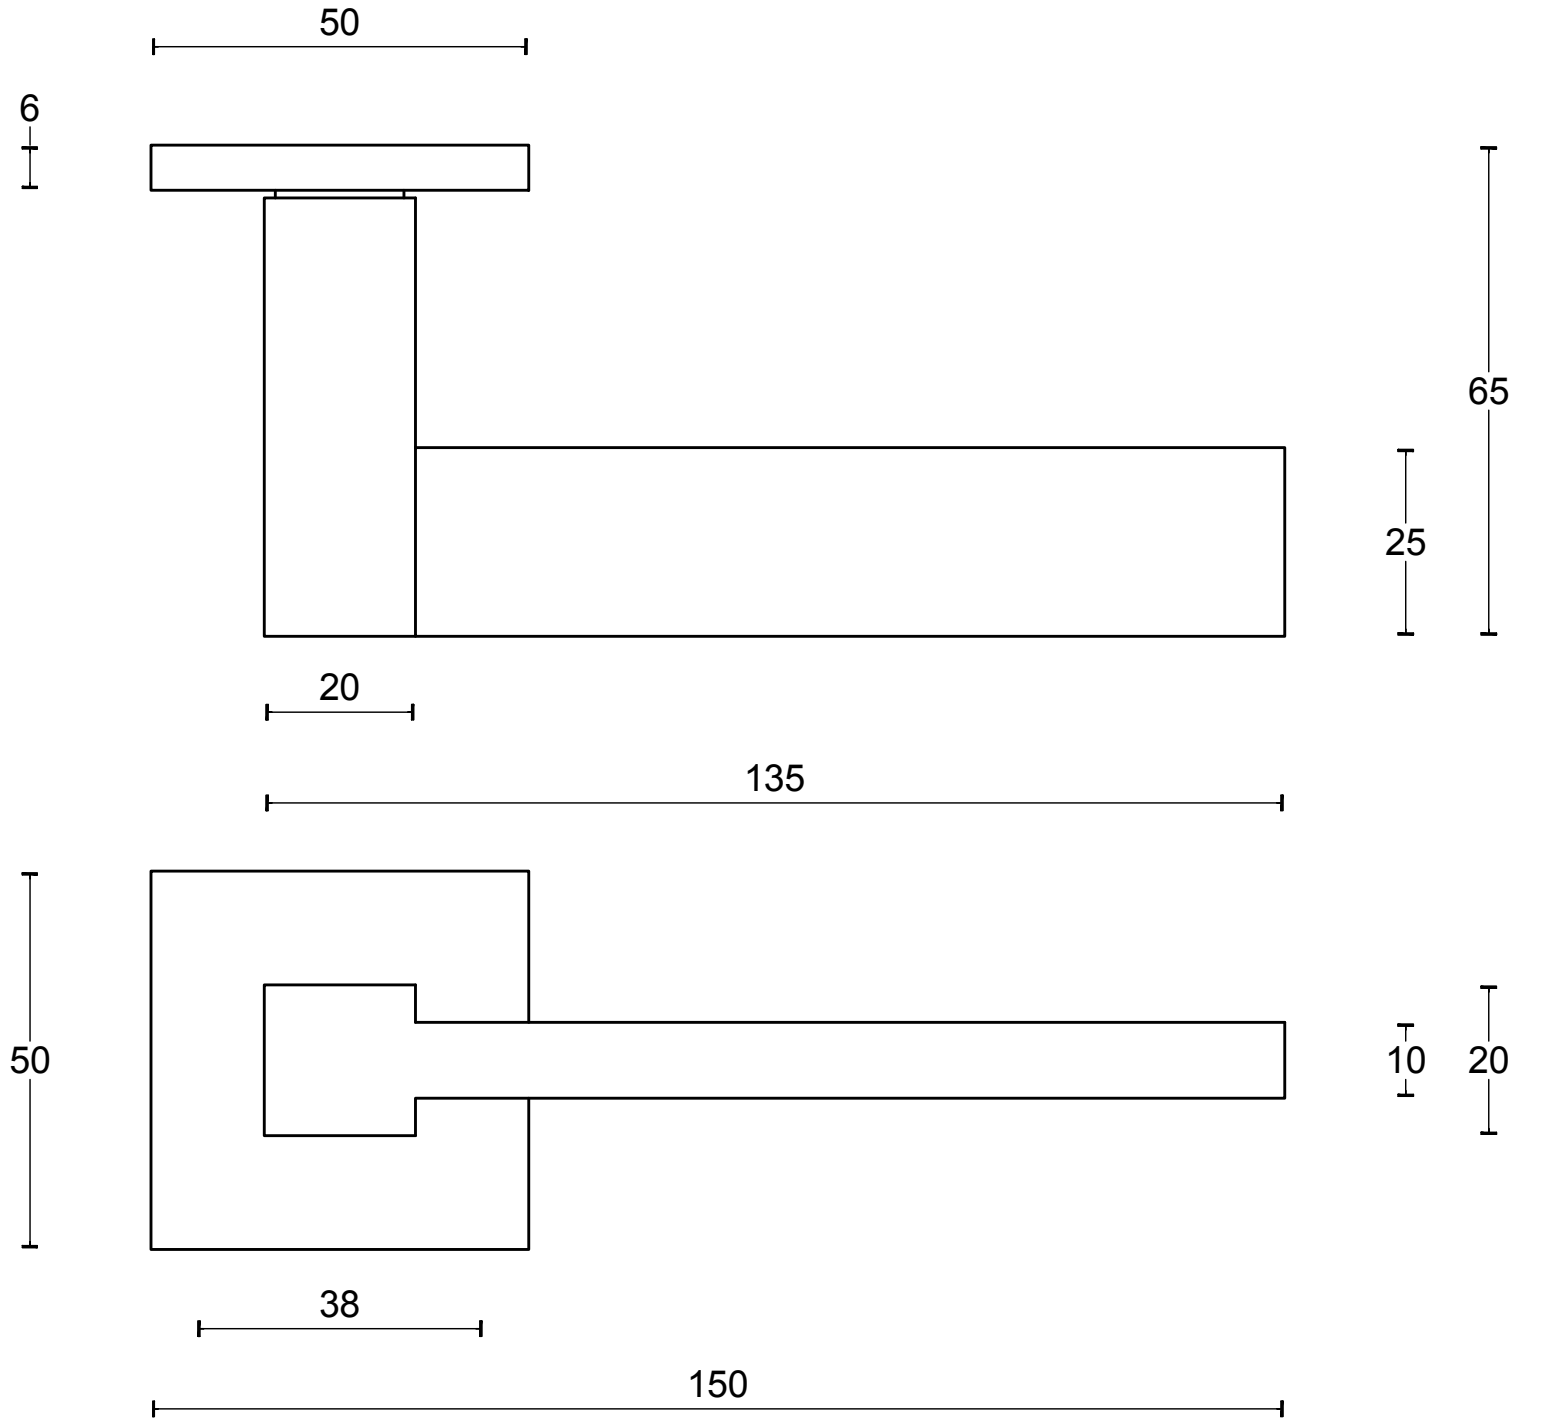

LSQV-G

sprung lever handle on rose
stainless steel

FORMANI®		Part number:	
		Description:	
Doc no.:	2501D025 LSQV-G V03.dwg	LSQV-G	Format:
Drawn by:	Christian Brimbois		Creation date:
FORMANI HOLLAND B.V. EUROPALAAN 12 6199 AB MAASTRICHT-AIRPORT NL T +31 (0)43 308 90 00 INFO@FORMANI.COM FORMANI.COM		A3	