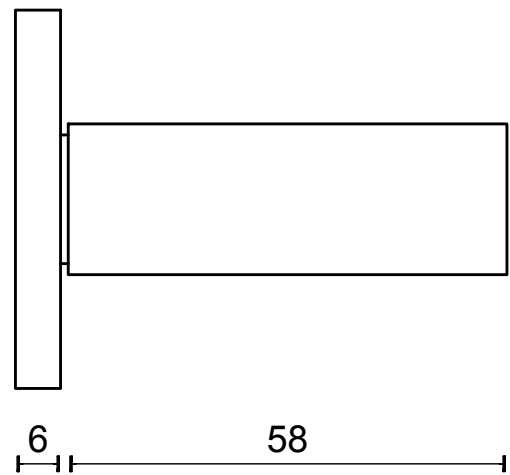

LSQV-G

sprung lever handle on rose
stainless steel

FORMANI®		Part number:	
		Description:	
Doc no.:	2501D025 LSQV-G V03.dwg	LSQV-G	Format:
Drawn by:	Christian Brimbois		Creation date:
FORMANI HOLLAND B.V. EUROPALAAN 12 6199 AB MAASTRICHT-AIRPORT NL T +31 (0)43 308 90 00 INFO@FORMANI.COM FORMANI.COM		A3	