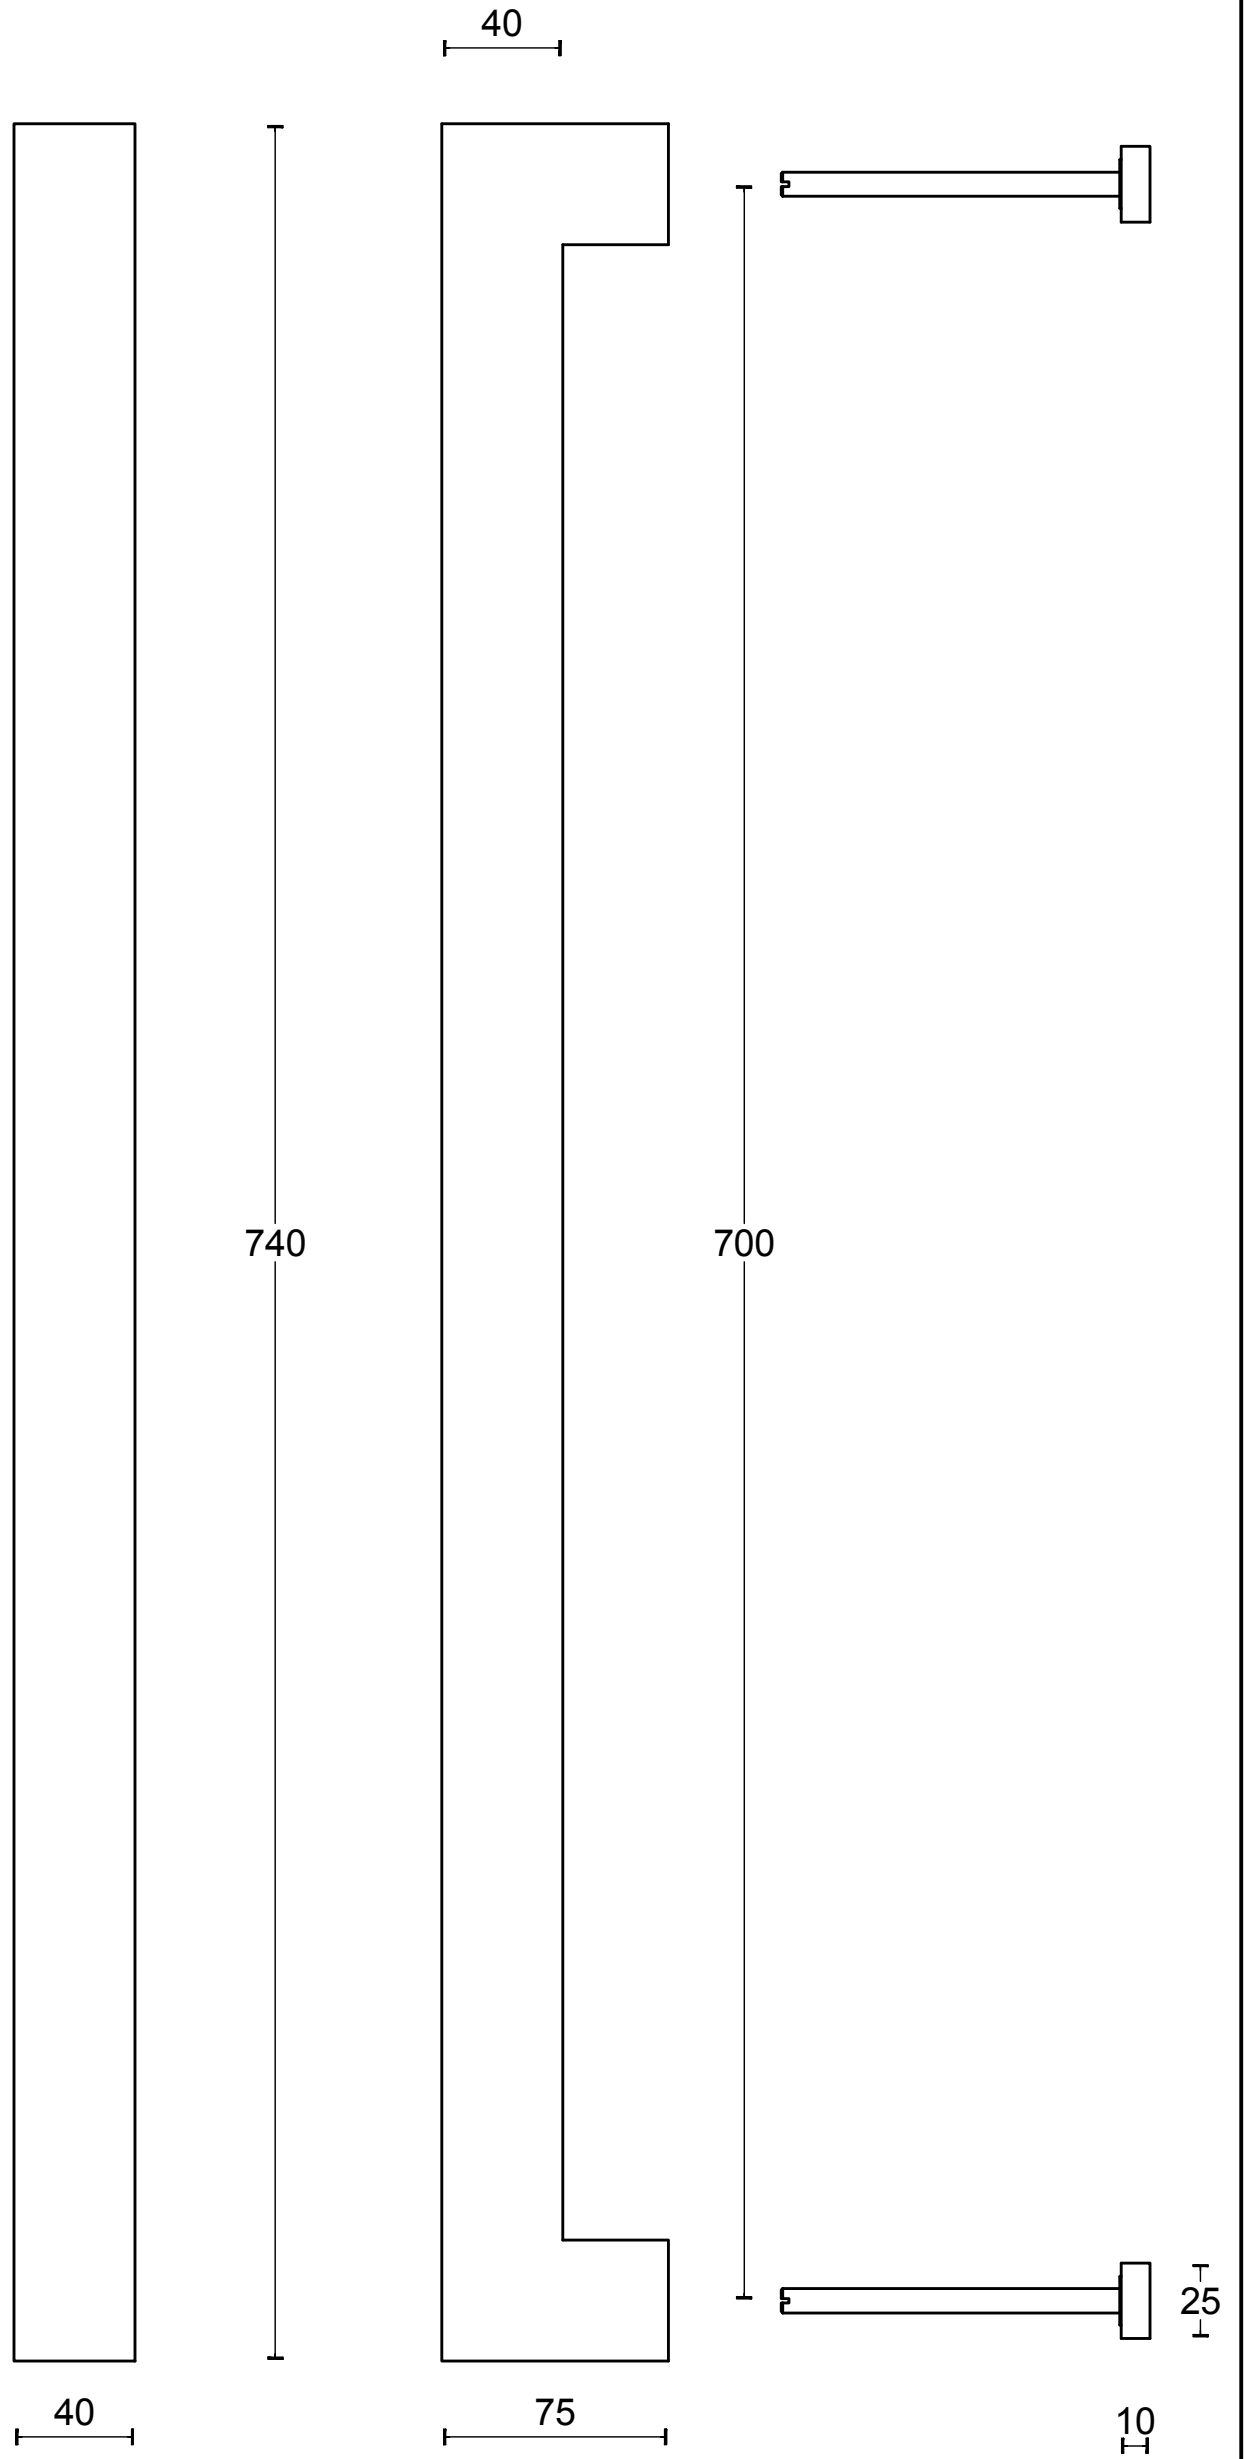

LSQ1035A PS

solid pull handle
bolt through fixing
stainless steel

<h1>FORMANI®</h1>		Part number:	
		Description:	
Doc no.:	2501G003 LSQ1035A PS V01.dwg	<h2>LSQ1035A PS</h2>	Format:
Drawn by:	Christian Brimbois		Creation date:
FORMANI HOLLAND B.V. EUROPALAAN 12 6199 AB MAASTRICHT-AIRPORT NL T +31 (0)43 308 90 00 INFO@FORMANI.COM FORMANI.COM			