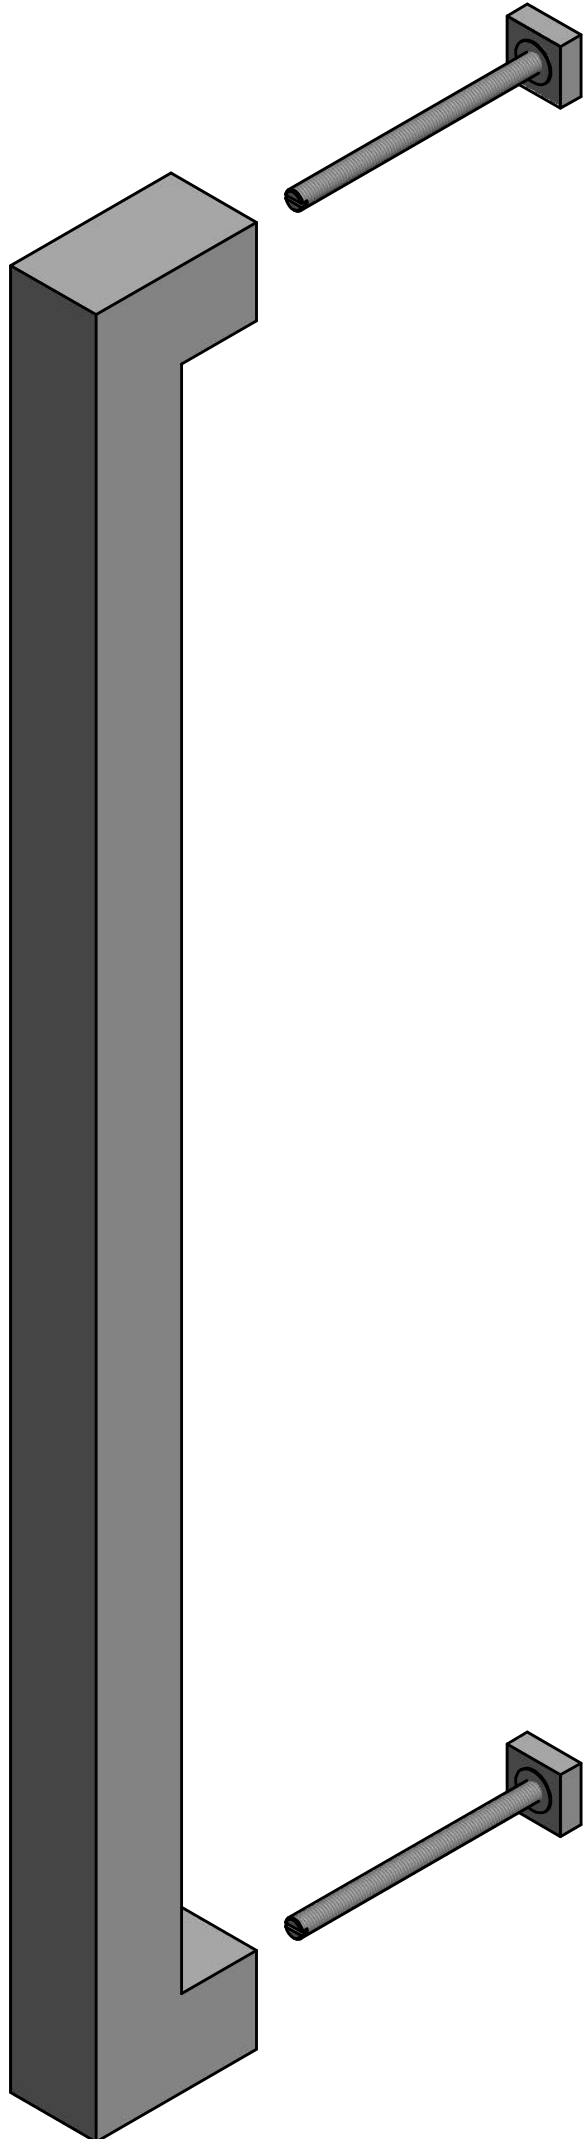

LSQ1035A PS

solid pull handle
bolt through fixing
stainless steel

<h1>FORMANI®</h1>		Part number:	
		Description:	
Doc no.:	2501G003 LSQ1035A PS V01.dwg	<h2>LSQ1035A PS</h2>	Format:
Drawn by:	Christian Brimbois		Creation date:
FORMANI HOLLAND B.V. EUROPALAAN 12 6199 AB MAASTRICHT-AIRPORT NL T +31 (0)43 308 90 00 INFO@FORMANI.COM FORMANI.COM			