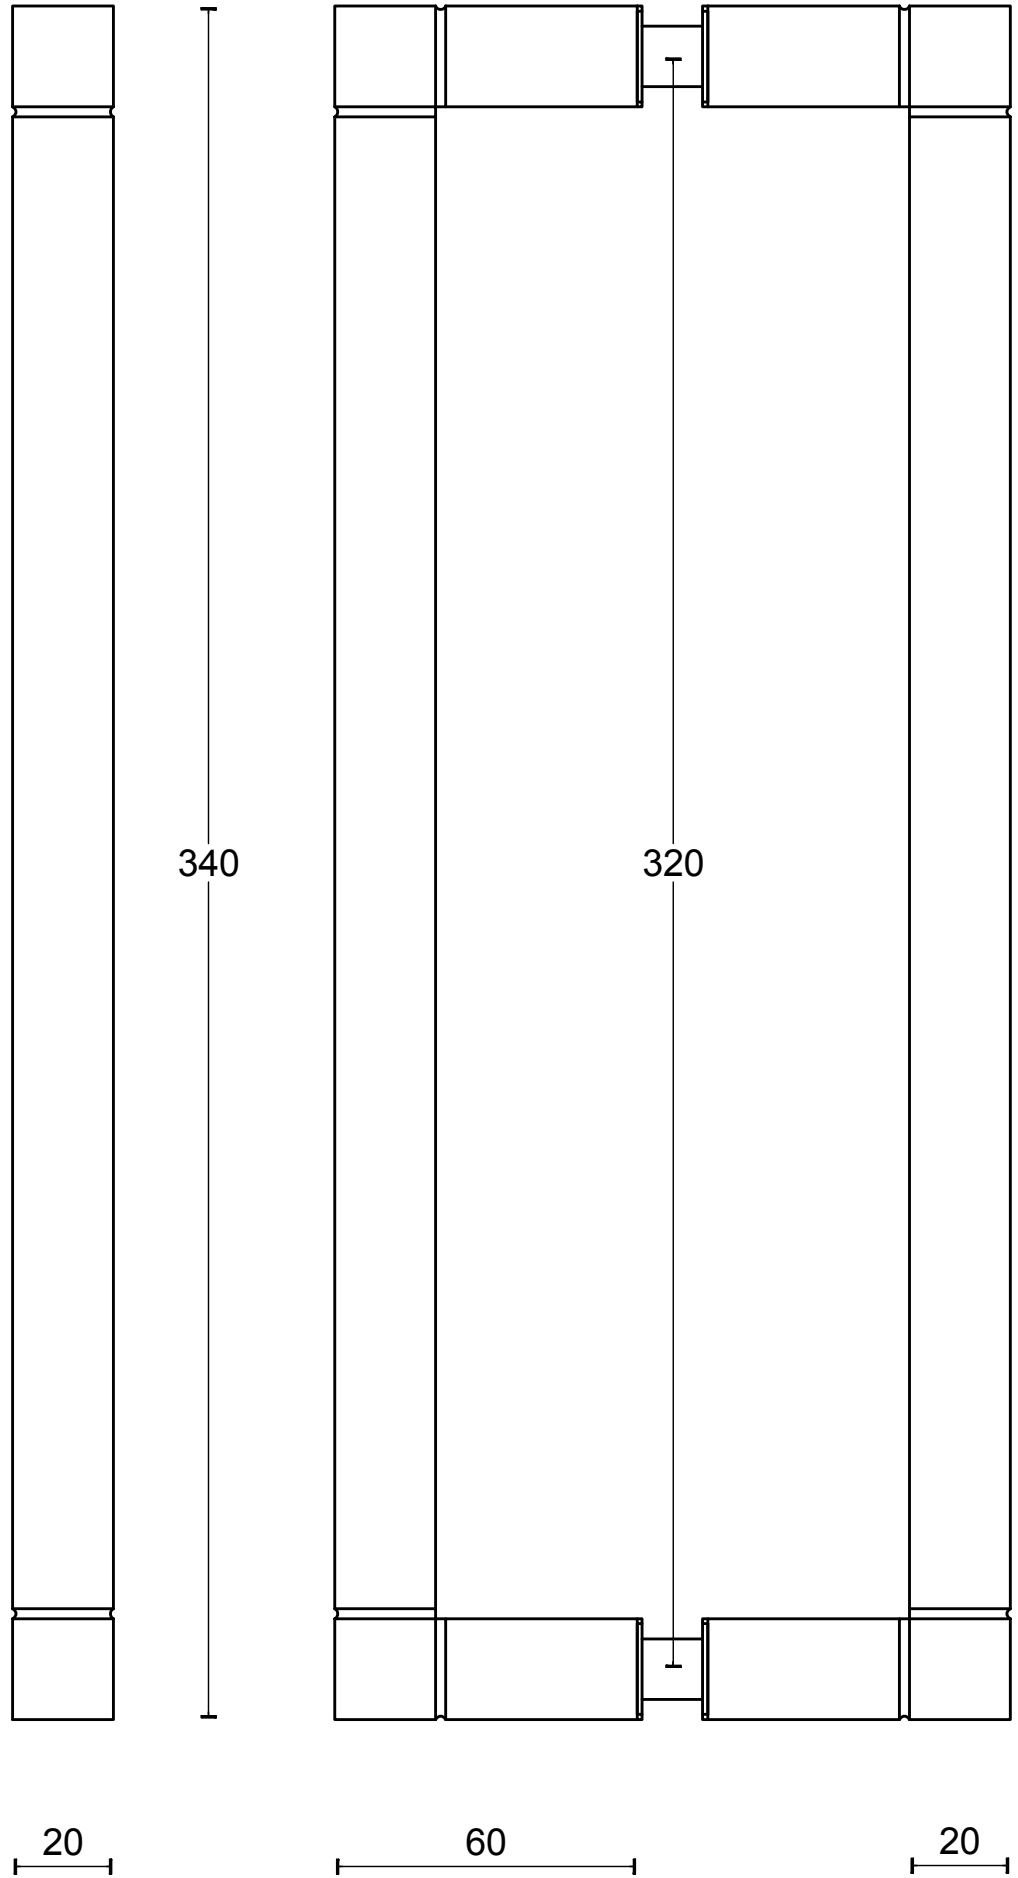

JB320 PA

pull handle
back to back fixing
stainless steel

FORMANI [®]		Part number:	
		Description:	
Doc no.: 3501G001 JB320 PA V01.dwg	JB320 PA		Format:
Drawn by: Christian Brimbois			Creation date: 15-9-2016
FORMANI HOLLAND B.V. EUROPALAAN 12 6199 AB MAASTRICHT-AIRPORT NL T +31 (0)43 308 90 00 INFO@FORMANI.COM FORMANI.COM			