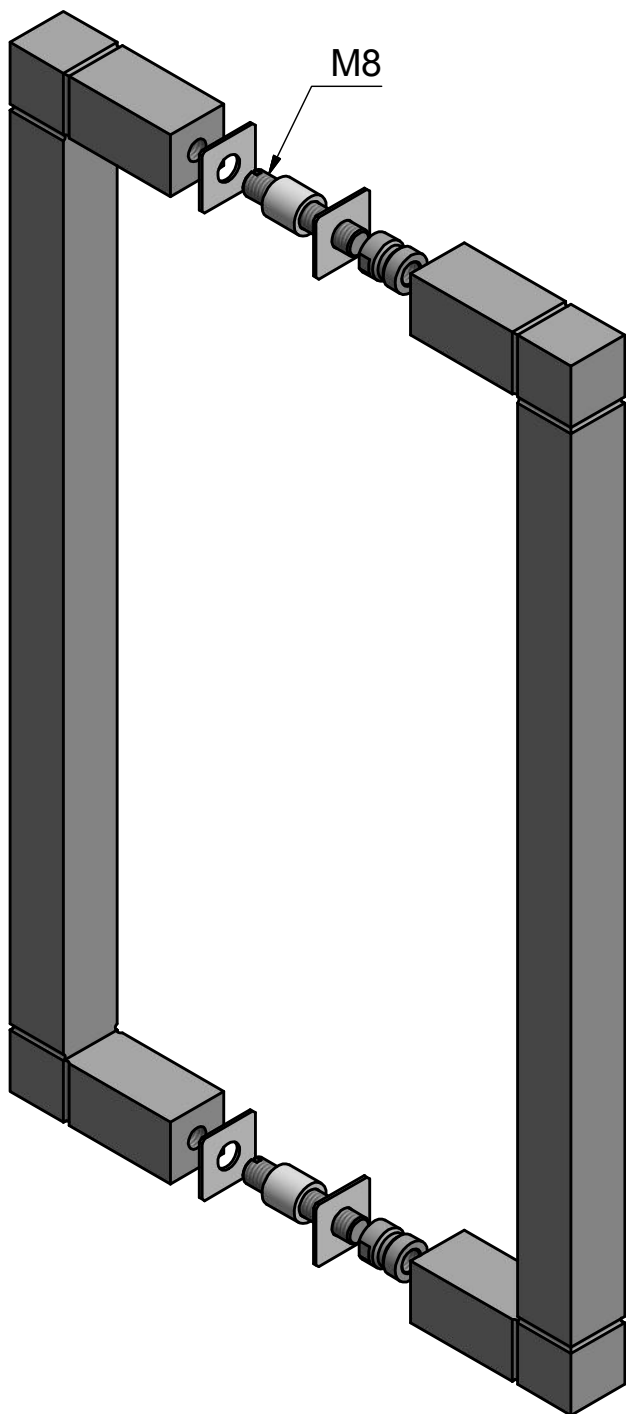

JB320 PA

pull handle
back to back fixing
stainless steel

FORMANI [®]		Part number:	
		Description:	
Doc no.: 3501G001 JB320 PA V01.dwg	JB320 PA		Format:
Drawn by: Christian Brimbois			Creation date: 15-9-2016
FORMANI HOLLAND B.V. EUROPALAAN 12 6199 AB MAASTRICHT-AIRPORT NL T +31 (0)43 308 90 00 INFO@FORMANI.COM FORMANI.COM			