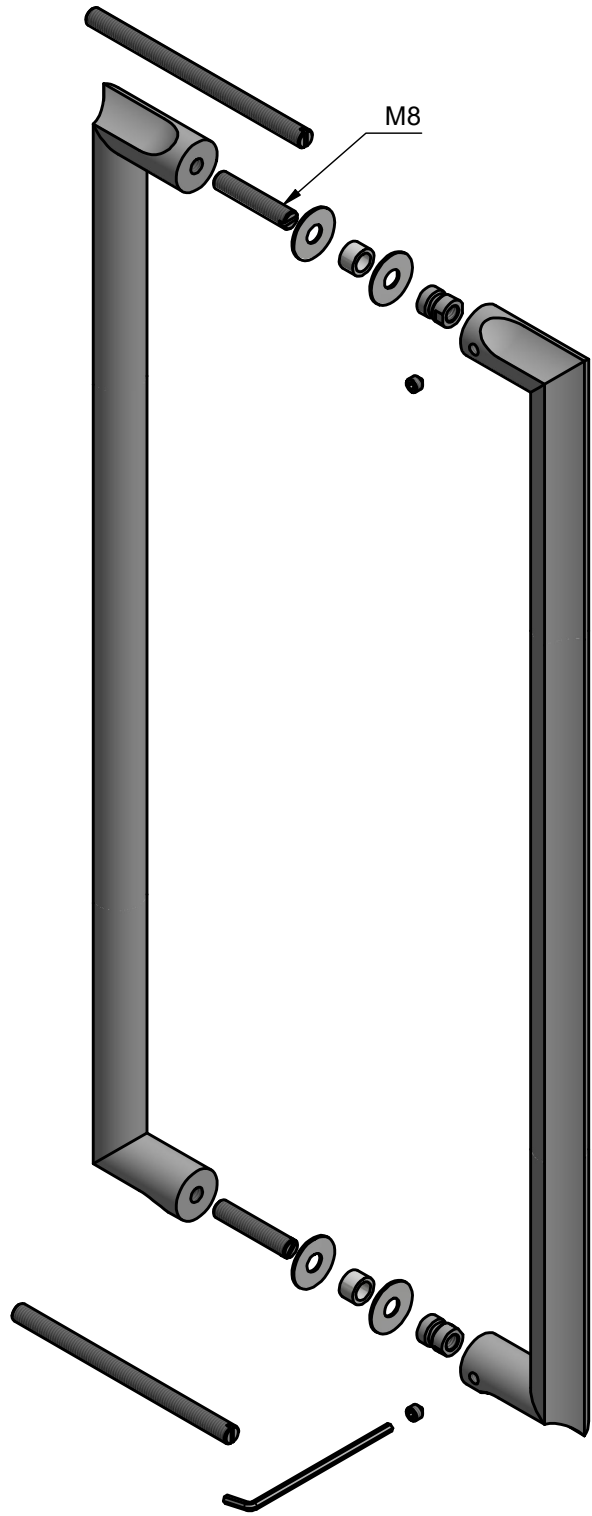

ECLIPSE DR501 PA

solid pull handle back to back fixing
stainless steel

	FORMANI HOLLAND B.V. EUROPALAAN 12 6199 AB MAASTRICHT-AIRPORT NL T +31 (0)43 308 90 00 INFO@FORMANI.COM WWW.FORMANI.COM	Type :	Version:
	Formani filename: 3901G002_DR501_PA_V01.dwg	ECLIPSE DR501 PA	V01
	Drawn by: Semih Aslan	Description: solid pull handle back to back fixing stainless steel	Format A3
Creation date: 19-11-2020			