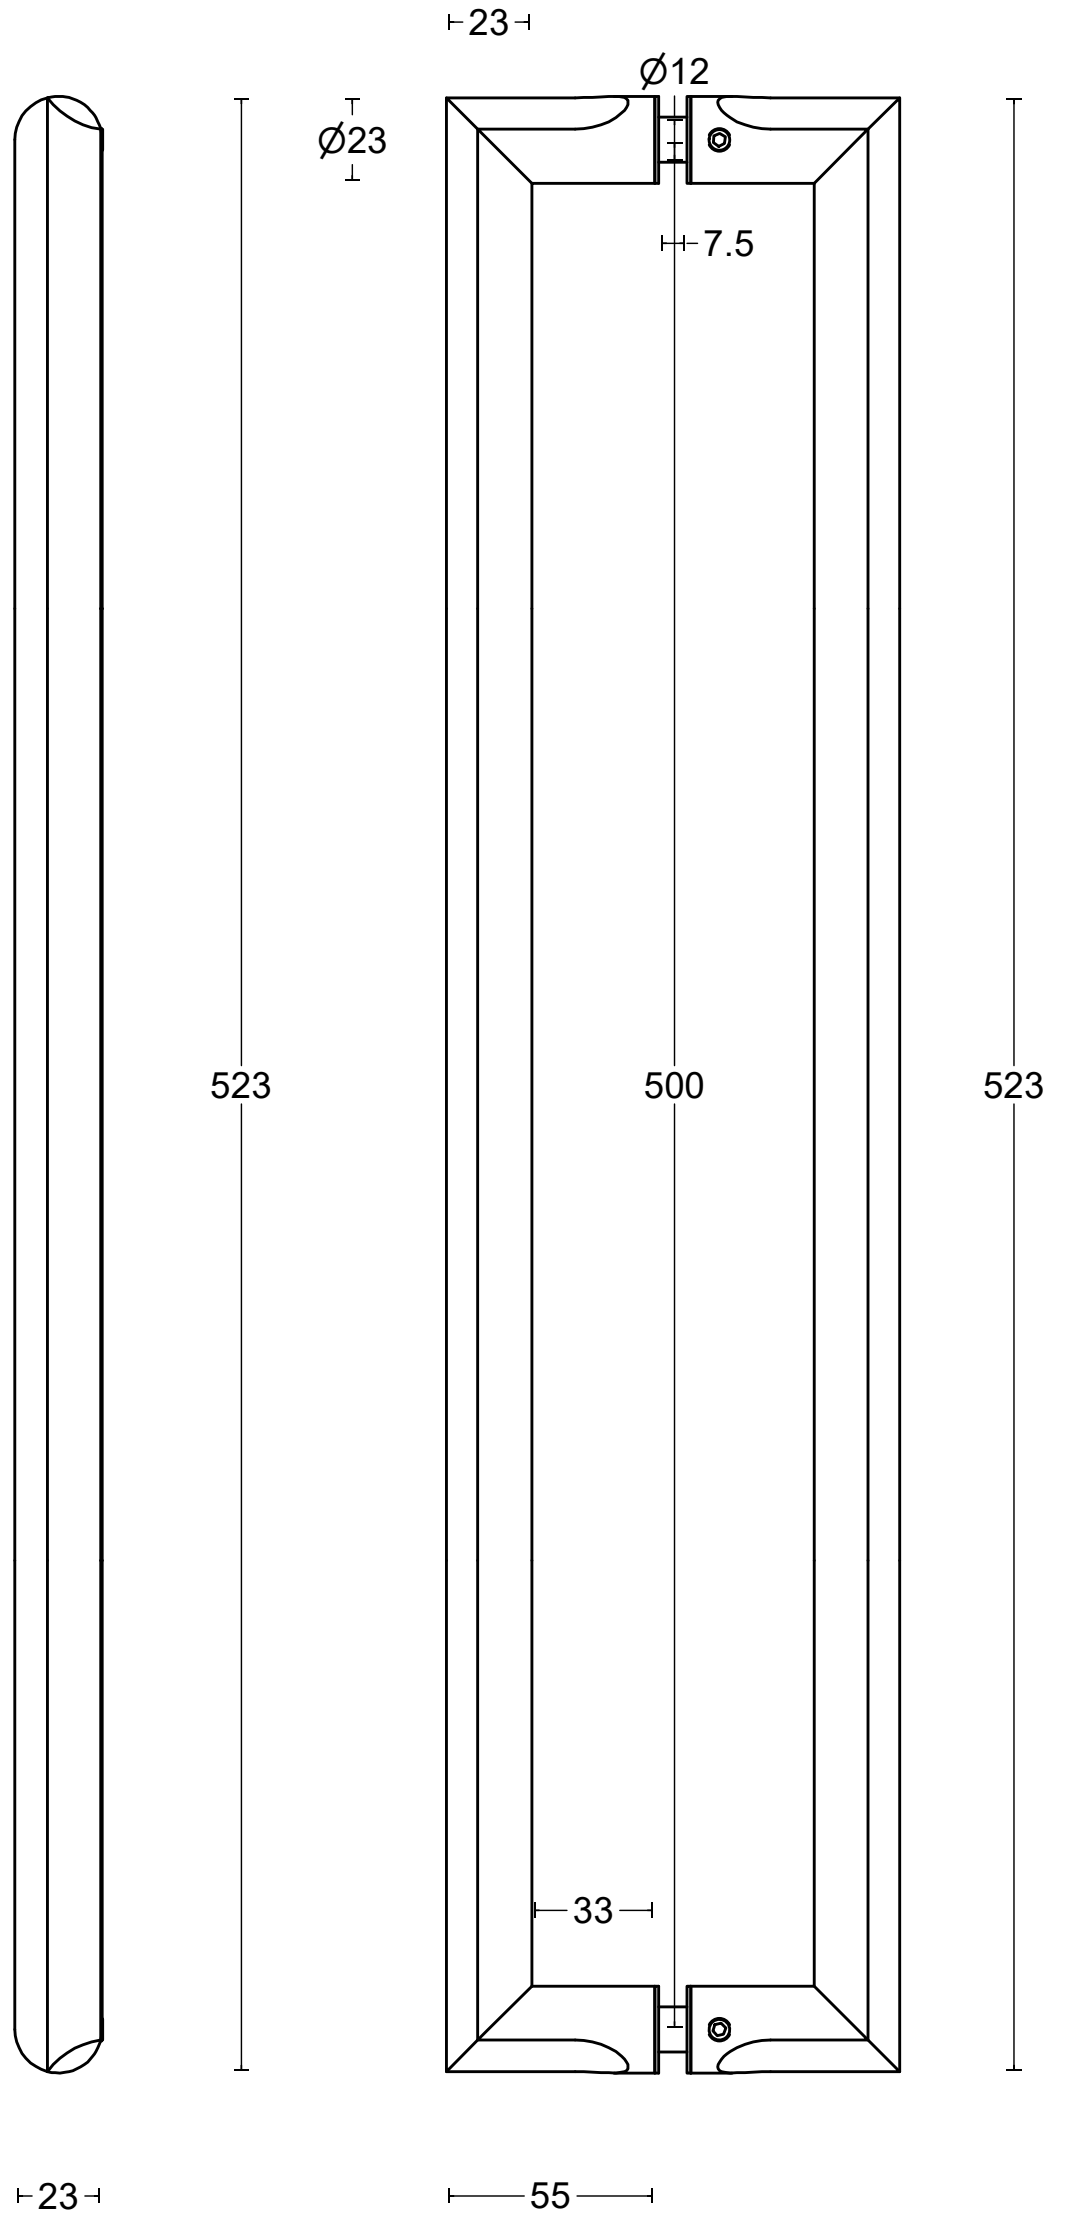

ECLIPSE DR501 PA

solid pull handle back to back fixing
stainless steel

	FORMANI HOLLAND B.V. EUROPALAAN 12 6199 AB MAASTRICHT-AIRPORT NL T +31 (0)43 308 90 00 INFO@FORMANI.COM WWW.FORMANI.COM	Type :	Version:
	Formani filename: 3901G002_DR501_PA_V01.dwg	ECLIPSE DR501 PA	V01
	Drawn by: Semih Aslan	Description: solid pull handle back to back fixing stainless steel	Format A3
Creation date: 19-11-2020			