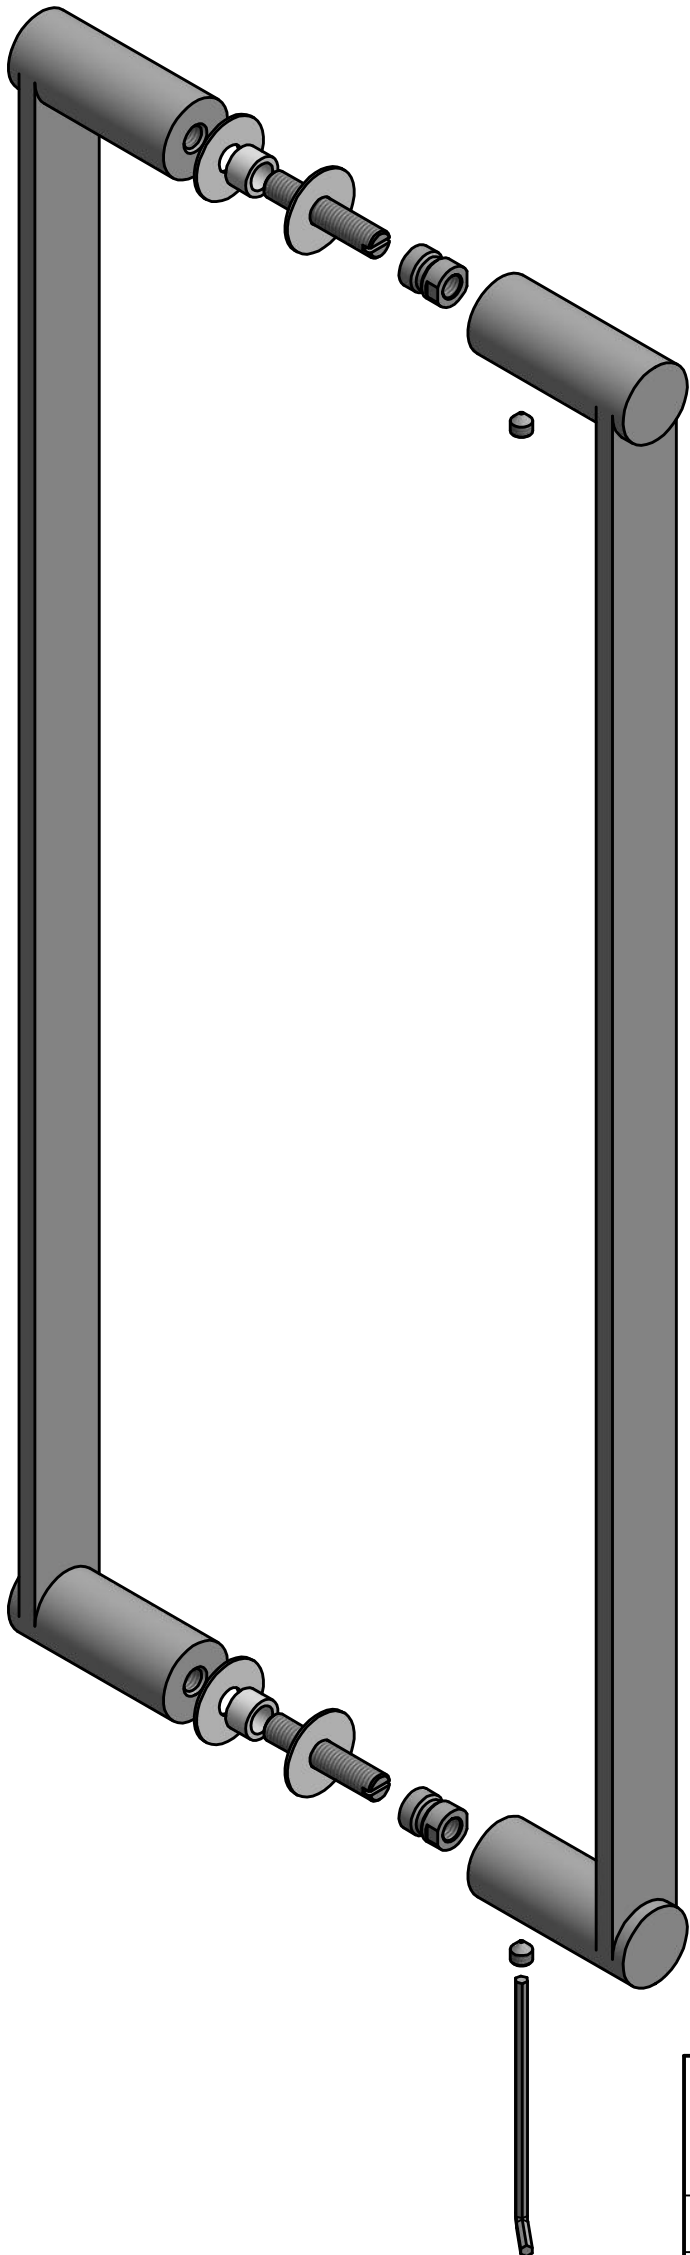

# TENSE BB501 PA

solid pull handle  
back to back fixing  
stainless steel

<b>FORMANI</b> <sup>®</sup>		Part number:	
		Description:	
Doc no.: 3301G002 TENSE BB501 PA V01.dwg	<b>TENSE BB501 PA</b>		Format:
Drawn by: Christian Brimbois			Creation date: 5-1-2016
FORMANI HOLLAND B.V. EUROPALAAN 12 6199 AB MAASTRICHT-AIRPORT NL T +31 (0)43 308 90 00 INFO@FORMANI.COM FORMANI.COM			