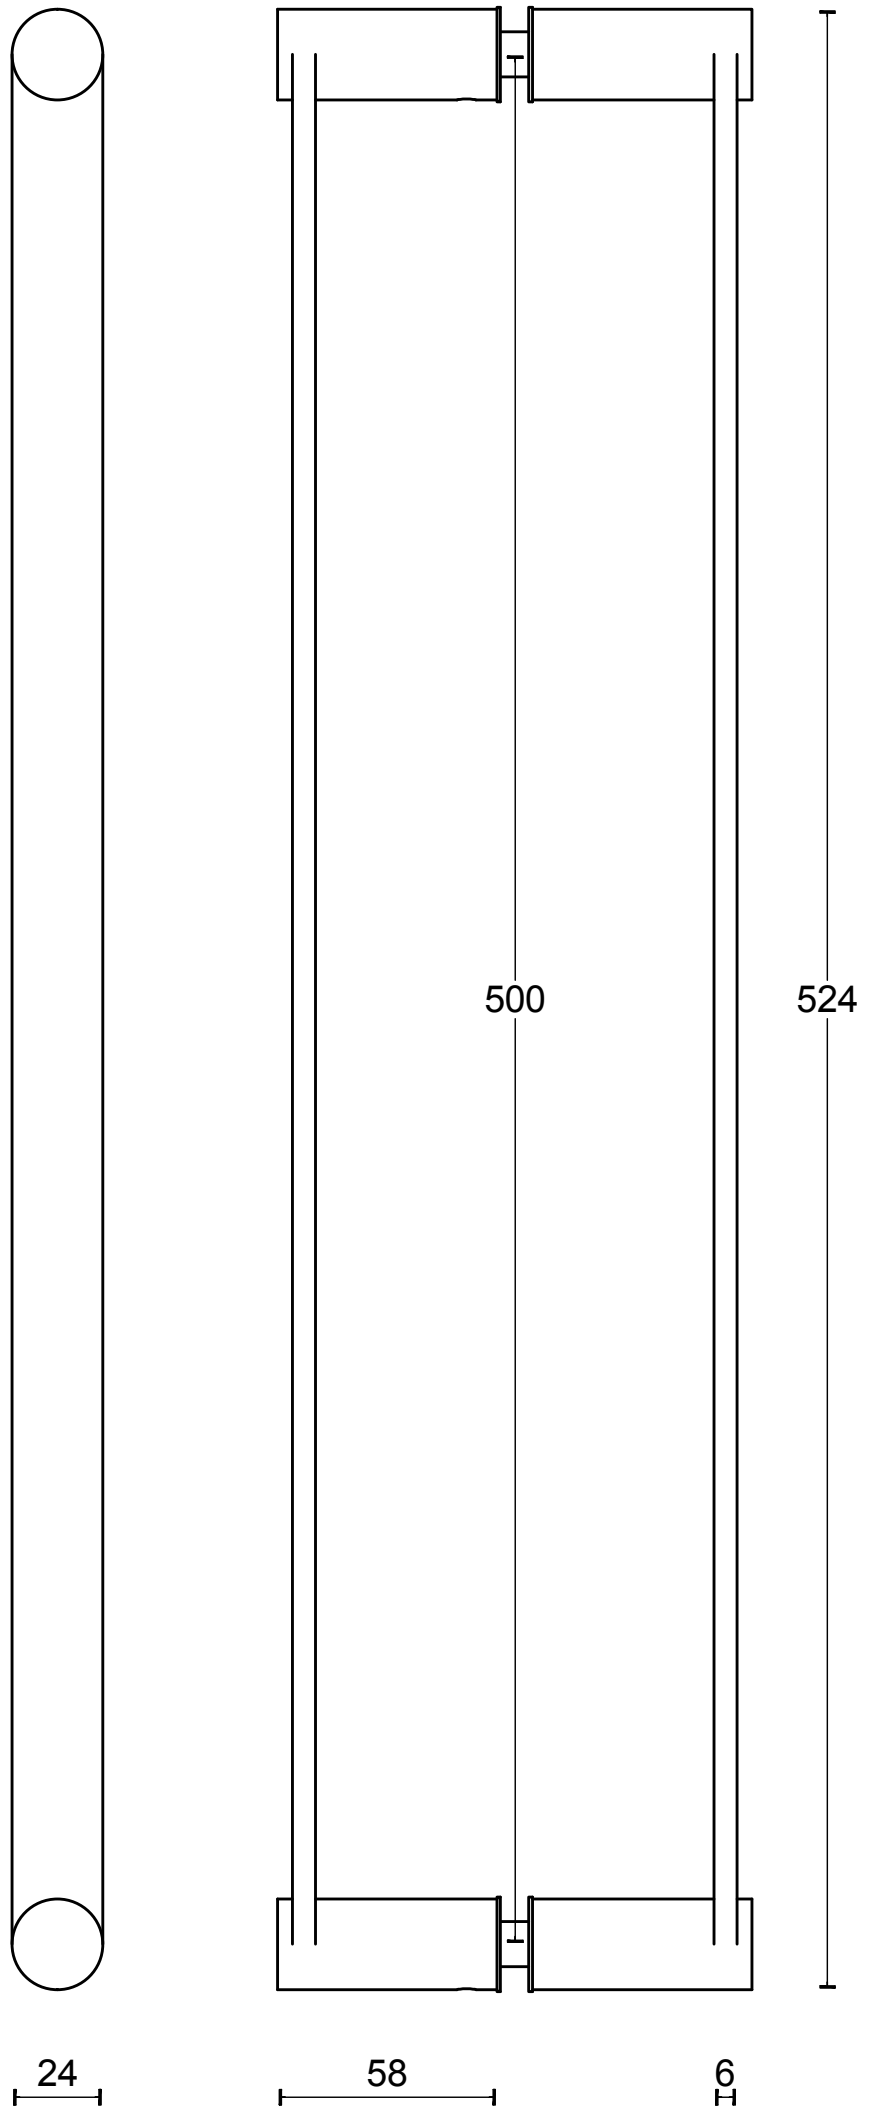

# TENSE BB501 PA

solid pull handle  
back to back fixing  
stainless steel

<b>FORMANI</b> <sup>®</sup>		Part number:	
		Description:	
Doc no.: 3301G002 TENSE BB501 PA V01.dwg	<b>TENSE BB501 PA</b>		Format:
Drawn by: Christian Brimbois			Creation date: 5-1-2016
FORMANI HOLLAND B.V. EUROPALAAN 12 6199 AB MAASTRICHT-AIRPORT NL T +31 (0)43 308 90 00 INFO@FORMANI.COM FORMANI.COM			