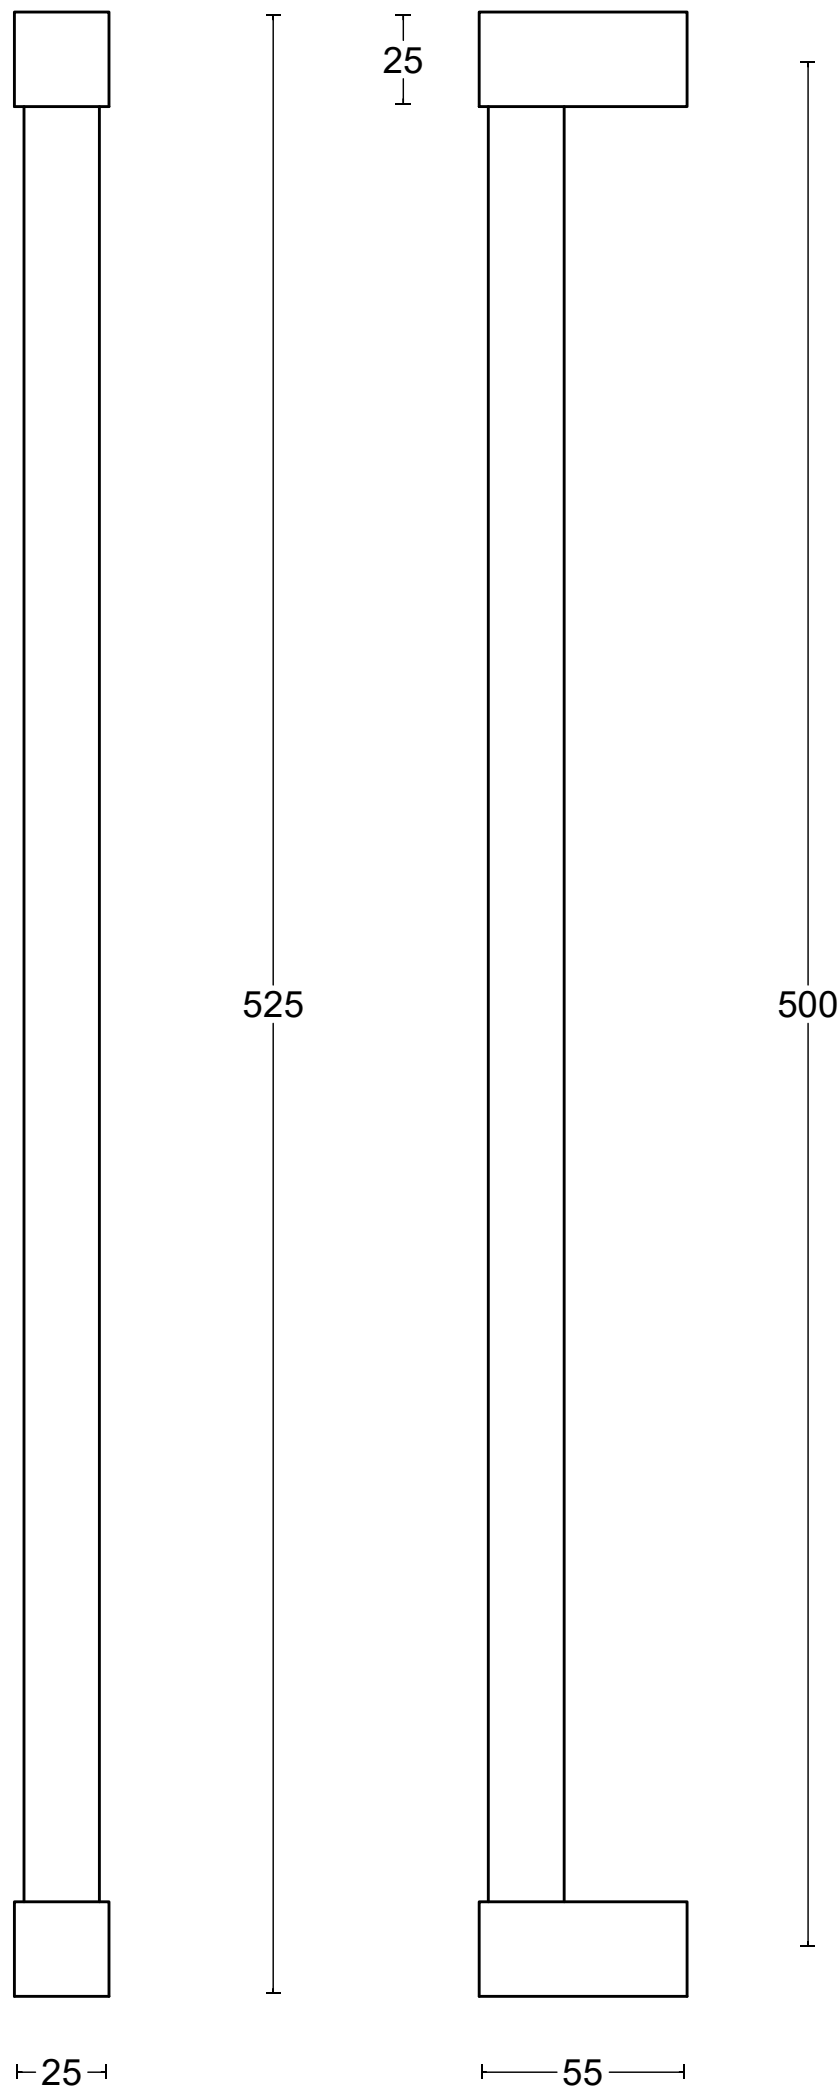

# BOBBY EK500 NP

solid pull handle  
concealed fixing  
stainless steel

<h2>FORMANI®</h2> <p>FORMANI HOLLAND B.V. EUROPALAAN 12 6199 AB MAASTRICHT-AIRPORT NL T +31 (0)43 308 90 00 INFO@FORMANI.COM WWW.FORMANI.COM</p>	Type : <h3>BOBBY EK500 NP</h3>	Version:
	Description: solid pull handle concealed fixing stainless steel	Format <b>A3</b>
	Formani filename: 4001G001_1_EK500-NP_V01.dwg Drawn by: Christian Brimbois Creation date: 20-5-2021	