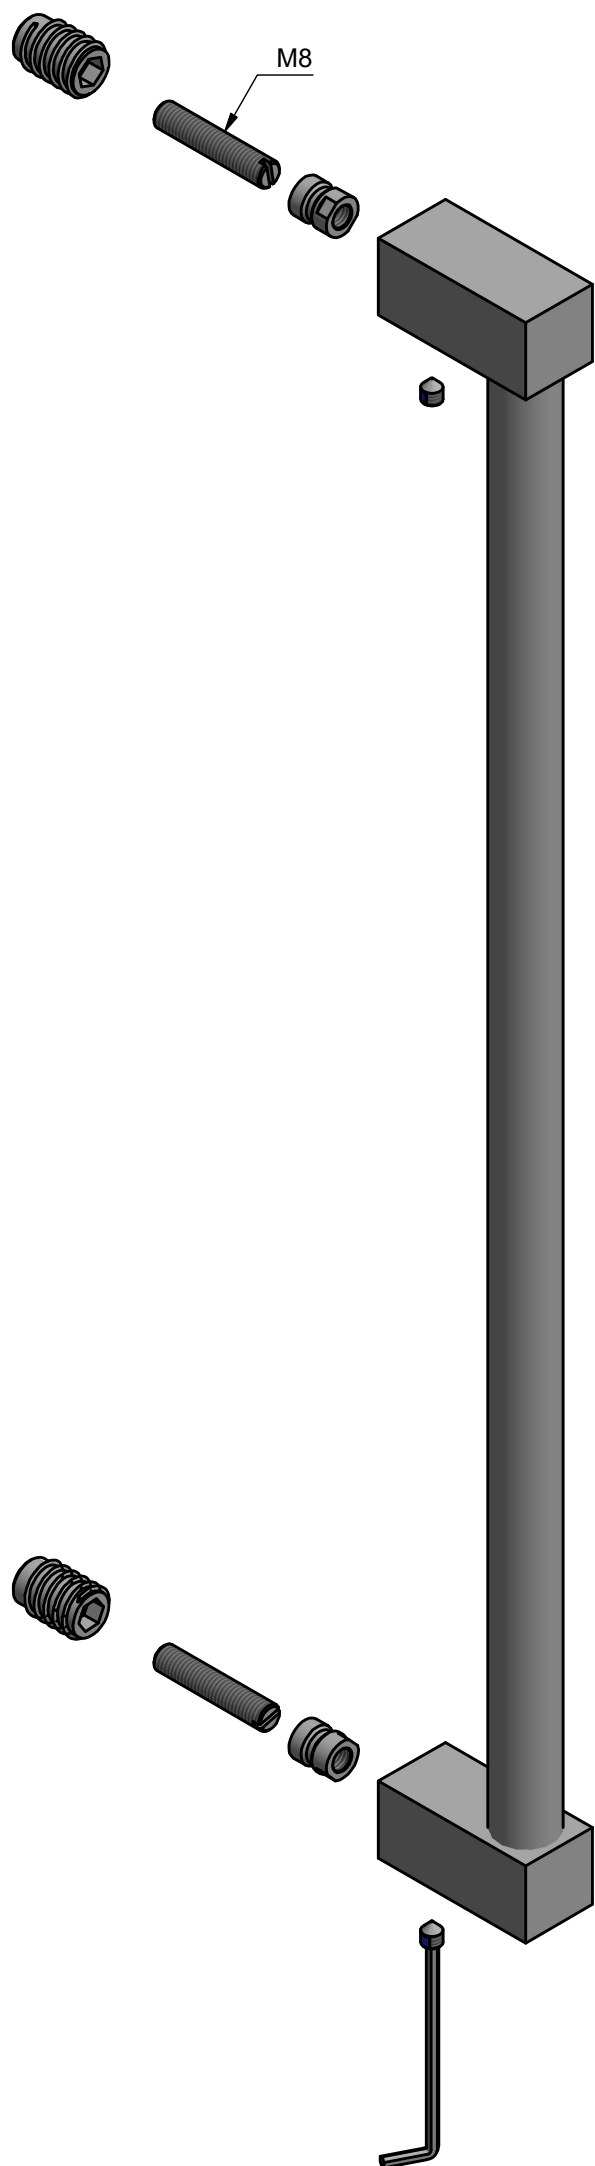

# BOBBY EK500 NP

solid pull handle  
concealed fixing  
stainless steel

<h2>FORMANI®</h2> <p>FORMANI HOLLAND B.V. EUROPALAAN 12 6199 AB MAASTRICHT-AIRPORT NL T +31 (0)43 308 90 00 INFO@FORMANI.COM WWW.FORMANI.COM</p>	Type : <h3>BOBBY EK500 NP</h3>	Version:
	Description: solid pull handle concealed fixing stainless steel	Format <b>A3</b>
	Formani filename: 4001G001_1_EK500-NP_V01.dwg Drawn by: Christian Brimbois Creation date: 20-5-2021	