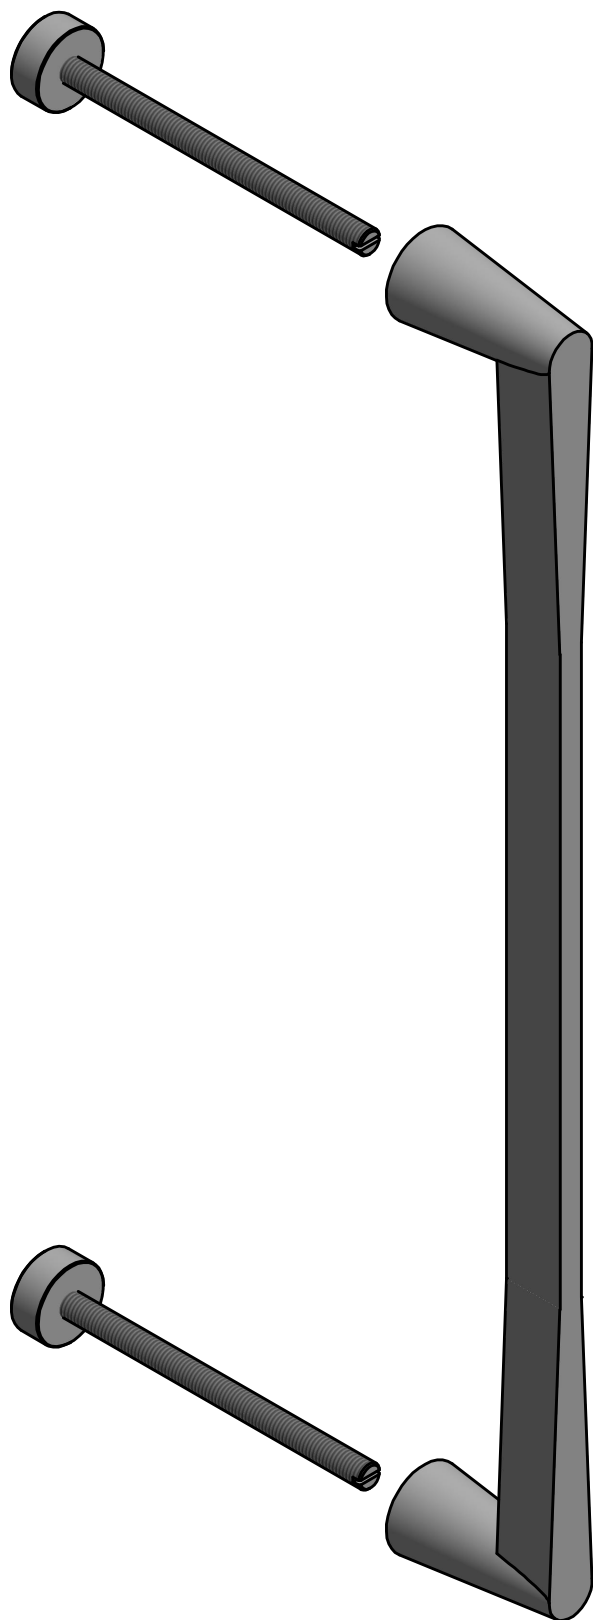

# CONE OH400 PS

solid pull handle  
bolt through fixing  
stainless steel

|  |  |                  |
|--|--|------------------|
| <p><b>FORMANI</b><sup>®</sup></p> <p>FORMANI HOLLAND B.V.<br/>EUROPALAAN 12<br/>6199 AB MAASTRICHT-AIRPORT NL<br/>T +31 (0)43 308 90 00<br/>INFO@FORMANI.COM<br/>WWW.FORMANI.COM</p> | Type :   | Version:         |
|  | <p><b>CONE OH400 PS</b></p>  |                  |
|  | Description:   | Format           |
| Formani filename: 3801G001_2_OH400_PS_V01.dwg  | <p>solid pull handle<br/>bolt through fixing<br/>stainless steel</p> | <p><b>A3</b></p> |
| Drawn by: Christian Brimbois   |  |                  |
| Creation date: 9-3-2021  |  |                  |