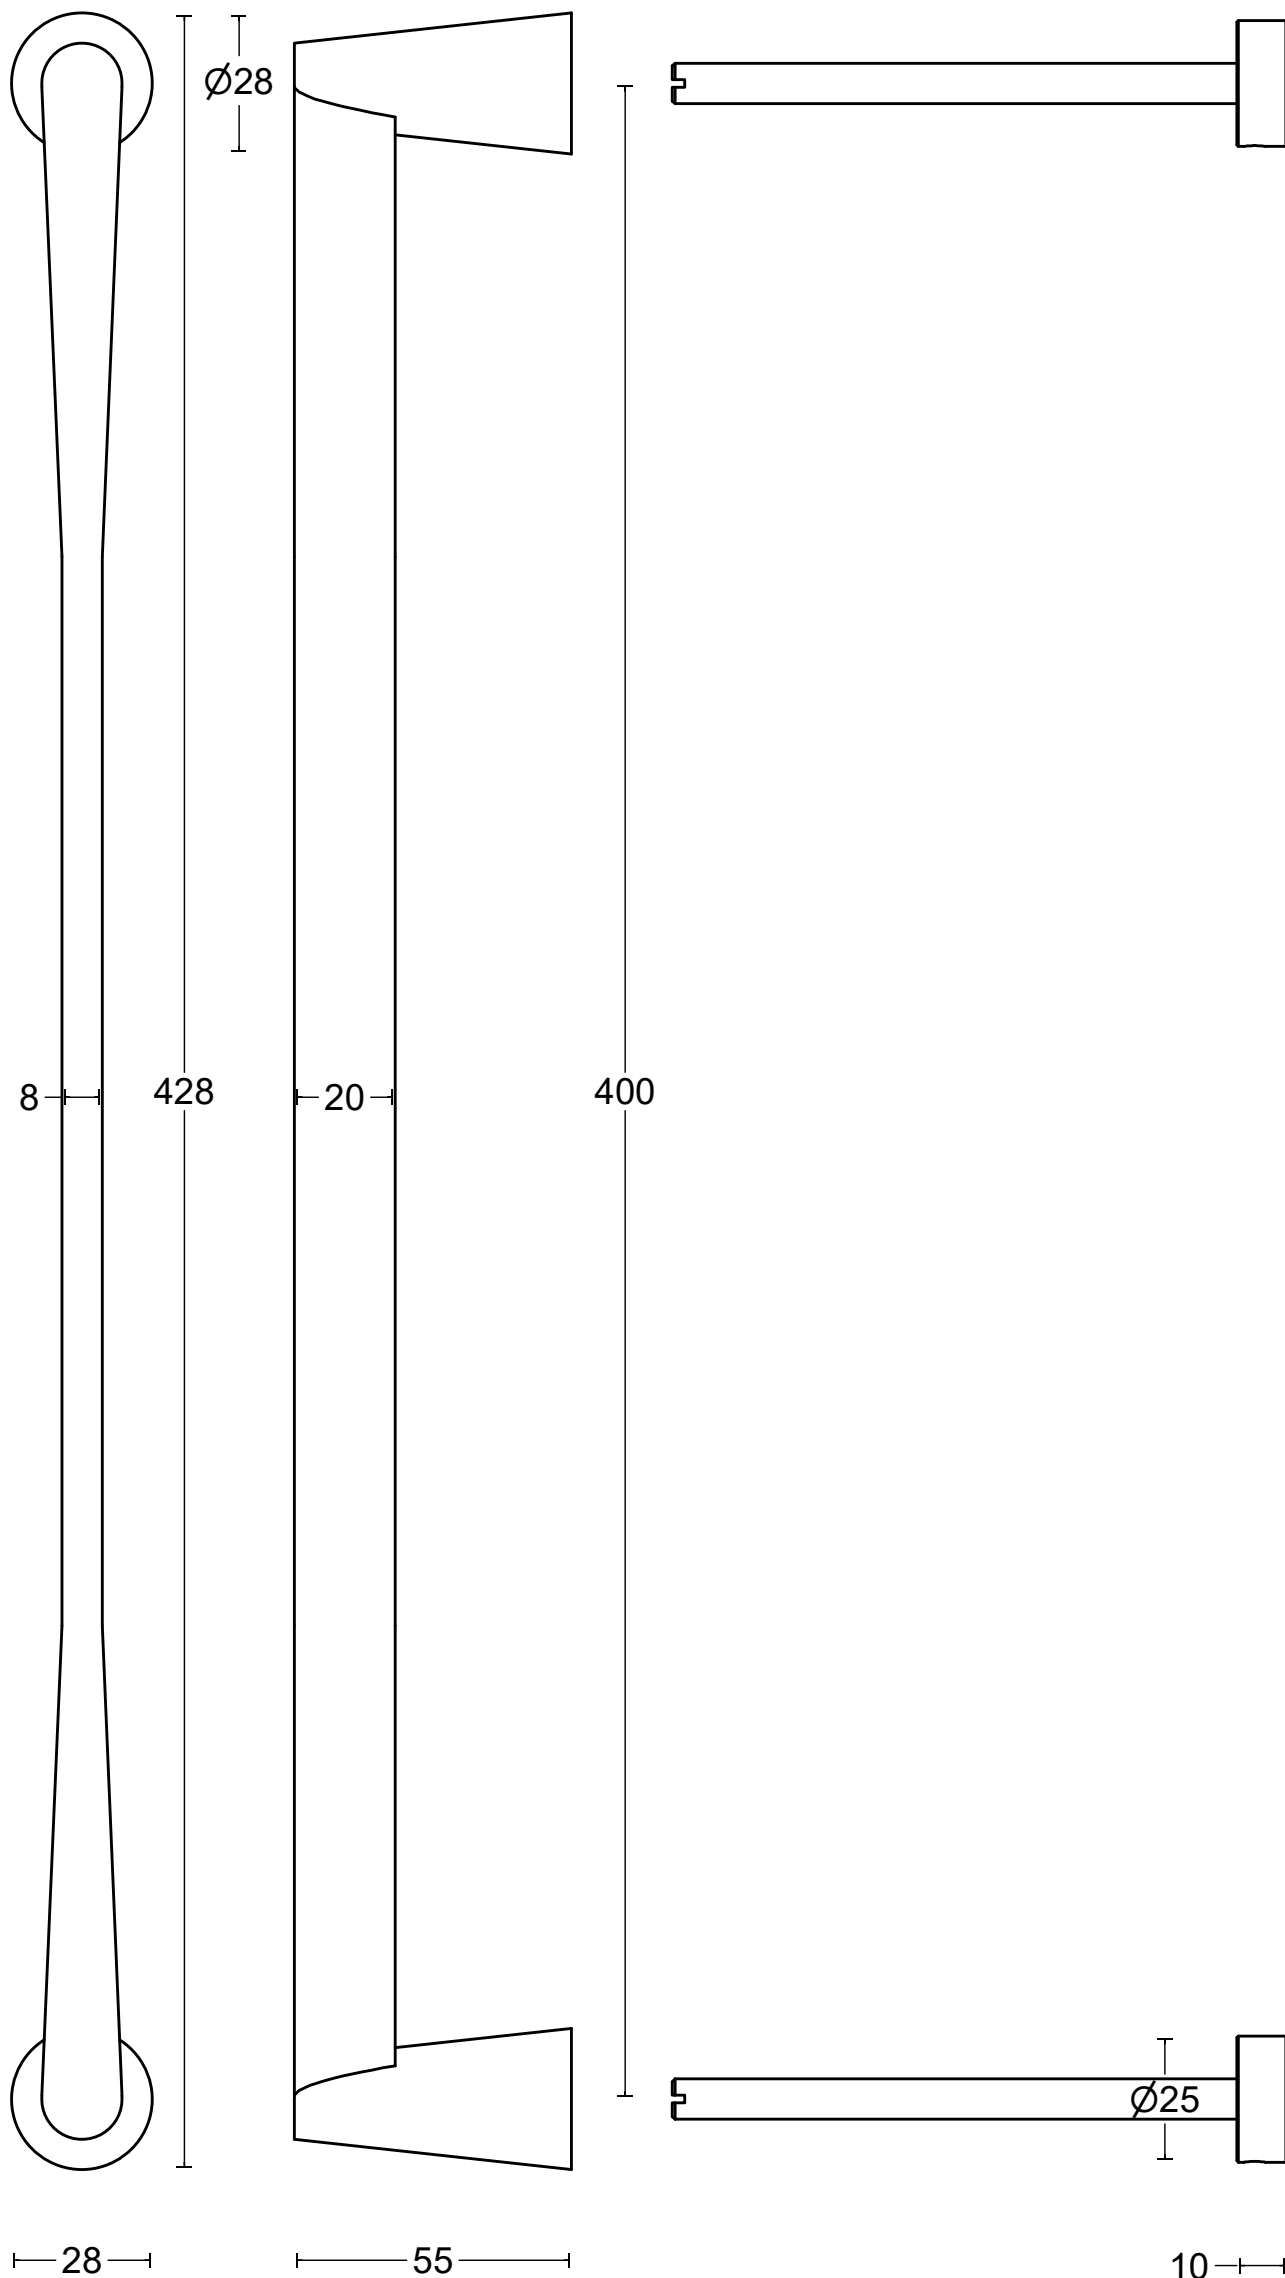

# CONE OH400 PS

solid pull handle  
bolt through fixing  
stainless steel

|  |  |                  |
|--|--|------------------|
| <p><b>FORMANI</b><sup>®</sup></p> <p>FORMANI HOLLAND B.V.<br/>EUROPALAAN 12<br/>6199 AB MAASTRICHT-AIRPORT NL<br/>T +31 (0)43 308 90 00<br/>INFO@FORMANI.COM<br/>WWW.FORMANI.COM</p> | Type :   | Version:         |
|  | <p><b>CONE OH400 PS</b></p>  |                  |
|  | Description:   | Format           |
| Formani filename: 3801G001_2_OH400_PS_V01.dwg  | <p>solid pull handle<br/>bolt through fixing<br/>stainless steel</p> | <p><b>A3</b></p> |
| Drawn by: Christian Brimbois   |  |                  |
| Creation date: 9-3-2021  |  |                  |