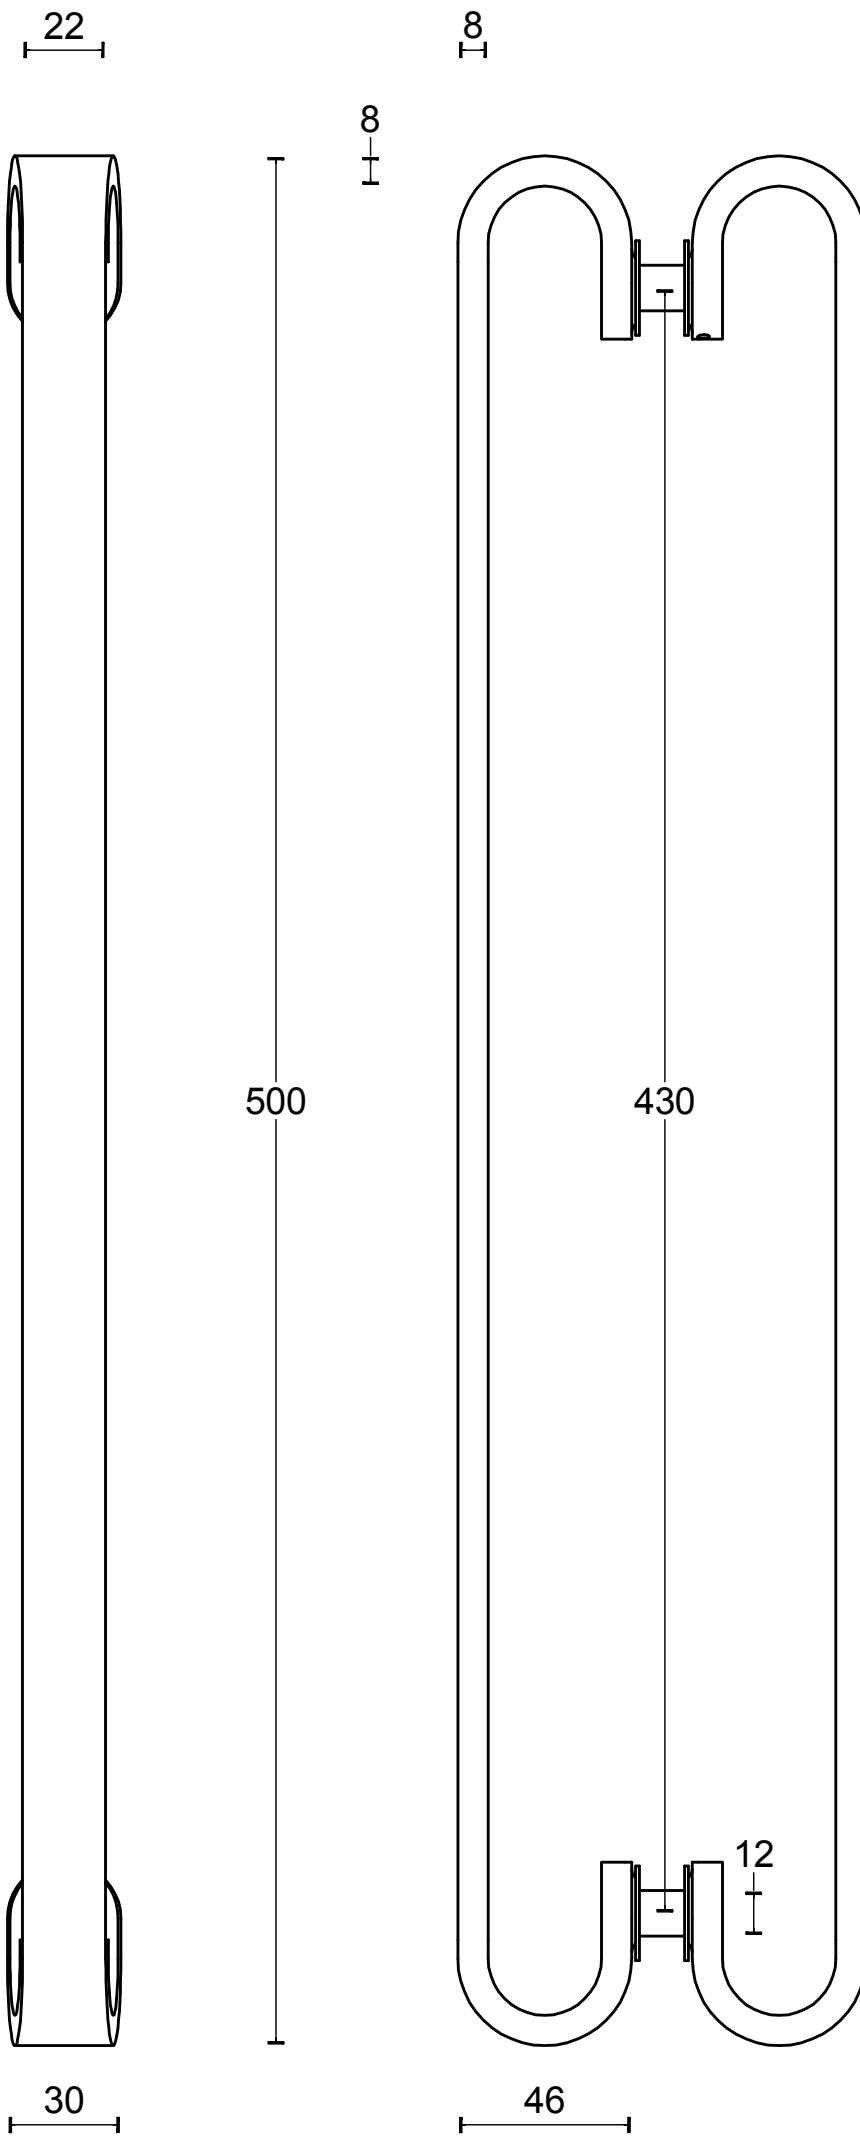

TB500PA

pull handle back-to-back fixing
stainless steel

		Part number: 2901G001 TB500 PA V01	
		Description: TB500PA	Format: A3
Doc no.:	2901G001 TB500 PA V01.dwg		
Drawn by:	Christian	Creation date:	5-9-2012
Formani Holland B.V. · Amerikalaan 55 · 6199 AE Maastricht Airport · tel: +31 (0)43 308 90 00 · www.formani.nl · info@formani.nl			