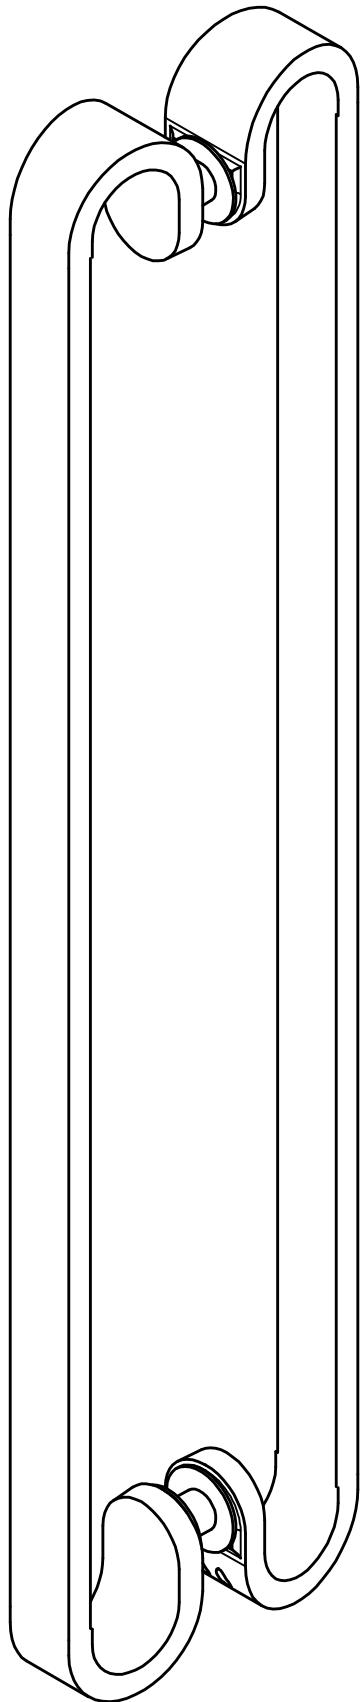

TB500PA

pull handle back-to-back fixing
stainless steel

		Part number: 2901G001 TB500 PA V01	
		Description: TB500PA	Format: A3
Doc no.:	2901G001 TB500 PA V01.dwg		
Drawn by:	Christian	Creation date:	5-9-2012
Formani Holland B.V. · Amerikalaan 55 · 6199 AE Maastricht Airport · tel: +31 (0)43 308 90 00 · www.formani.nl · info@formani.nl			