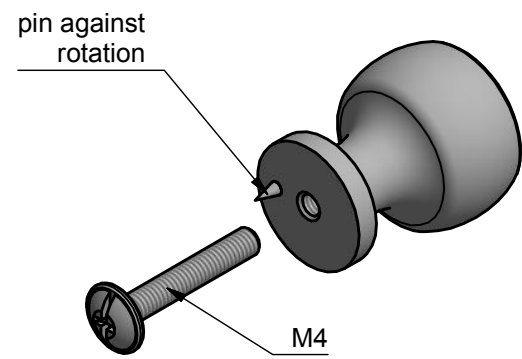

LZ25M

cabinet knob
stainless steel or brass

25

25

19

3,5

31

FORMANI®		Part number:	
		Description: LZ25M	
Doc no.: 3404P001 LZ25M V01.dwg	Drawn by: Christian Brimbois	Creation date: 27-7-2016	Format: A3
FORMANI HOLLAND B.V. EUROPALAAN 12 6199 AB MAASTRICHT-AIRPORT NL T +31 (0)43 308 90 00 INFO@FORMANI.COM FORMANI.COM			