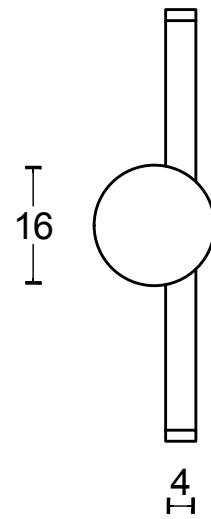

TENSE BB25M

solid cabinet knob
stainless steel

FORMANI [®]		Part number:	
		Description:	
Doc no.: 3304P001 TENSE BB25M V01.dwg	TENSE BB25M		Format:
Drawn by: Christian Brimbois Creation date: 6-1-2016			A3
FORMANI HOLLAND B.V. EUROPALAAN 12 6199 AB MAASTRICHT-AIRPORT NL T +31 (0)43 308 90 00 INFO@FORMANI.COM FORMANI.COM			