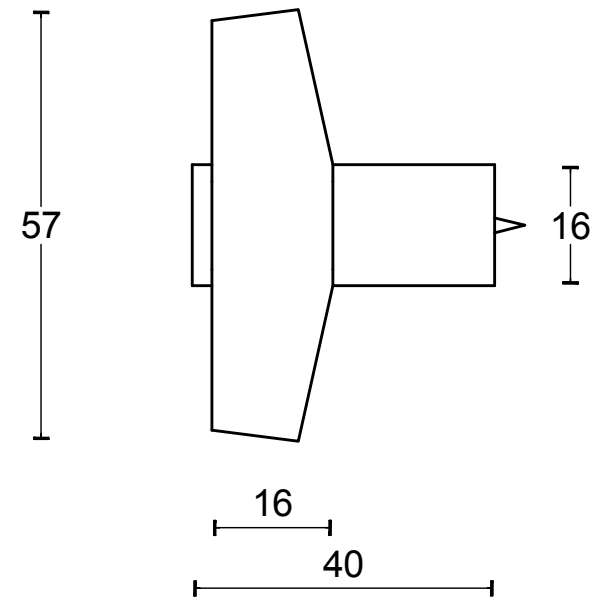

TENSE BB25M

solid cabinet knob
stainless steel

FORMANI [®]		Part number:	
		Description:	
Doc no.: 3304P001 TENSE BB25M V01.dwg	TENSE BB25M		Format:
Drawn by: Christian Brimbois Creation date: 6-1-2016			A3
FORMANI HOLLAND B.V. EUROPALAAN 12 6199 AB MAASTRICHT-AIRPORT NL T +31 (0)43 308 90 00 INFO@FORMANI.COM FORMANI.COM			