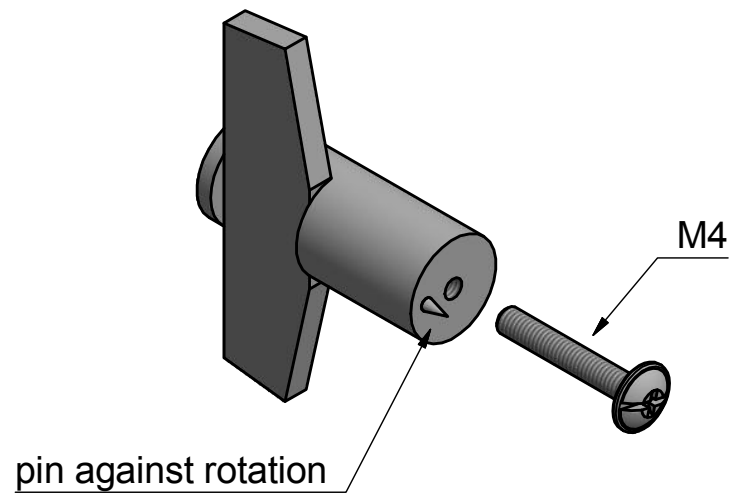

TENSE BB25M

solid cabinet knob
stainless steel

FORMANI [®]		Part number:	
		Description:	
Doc no.: 3304P001 TENSE BB25M V01.dwg	TENSE BB25M		Format:
Drawn by: Christian Brimbois Creation date: 6-1-2016			A3
FORMANI HOLLAND B.V. EUROPALAAN 12 6199 AB MAASTRICHT-AIRPORT NL T +31 (0)43 308 90 00 INFO@FORMANI.COM FORMANI.COM			