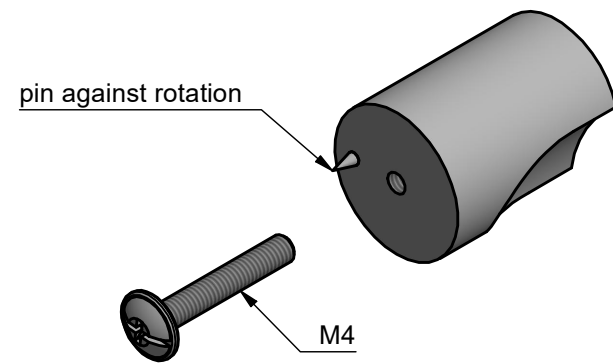

ECLIPSE DR23M

solid cabinet knob
stainless steel

<p>FORMANI®</p> <p>FORMANI HOLLAND B.V. EUROPALAAN 12 6199 AB MAASTRICHT-AIRPORT NL T +31 (0)43 308 90 00 INFO@FORMANI.COM WWW.FORMANI.COM</p>	Type :	ECLIPSE DR23M	Version:
	Formani filename: 3904P001_DR23M_V01.dwg	Description: solid cabinet knob stainless steel	Format A3
	Drawn by: Christian Brimbois		
Creation date: 1-12-2020			