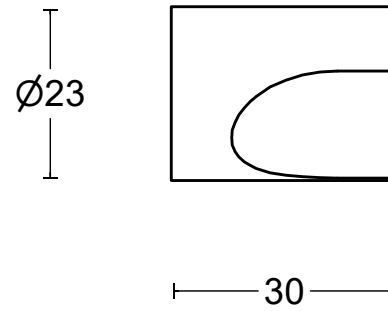

ECLIPSE DR23M

solid cabinet knob
stainless steel

<p>FORMANI®</p> <p>FORMANI HOLLAND B.V. EUROPALAAN 12 6199 AB MAASTRICHT-AIRPORT NL T +31 (0)43 308 90 00 INFO@FORMANI.COM WWW.FORMANI.COM</p>	Type :	ECLIPSE DR23M	Version:
	Formani filename: 3904P001_DR23M_V01.dwg	Description: solid cabinet knob stainless steel	Format A3
	Drawn by: Christian Brimbois		
Creation date: 1-12-2020			