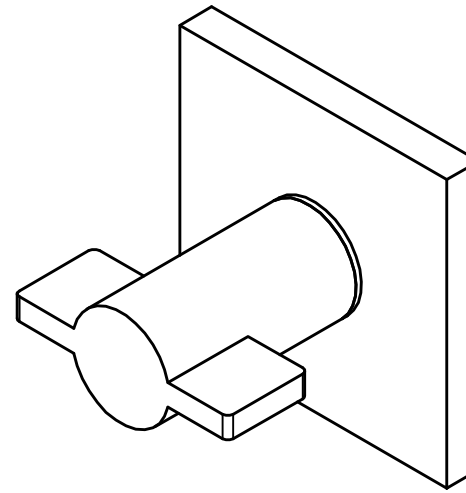

# EGWCQ50

turn and release set  
stainless steel

40

14

4  
18

6

42

50