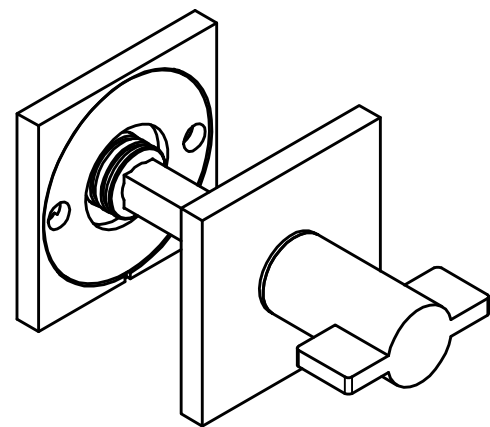

FORMANI®		Part number:	
Doc no.: 1501T036 EGWCQ50 V02.dwg		EGWCQ50	Format:
Drawn by: Christian Brimbois	Creation date: 31-8-2017		A3
FORMANI HOLLAND B.V. EUROPALAAN 12 6199 AB MAASTRICHT-AIRPORT NL T +31 (0)43 308 90 00 INFO@FORMANI.COM FORMANI.COM