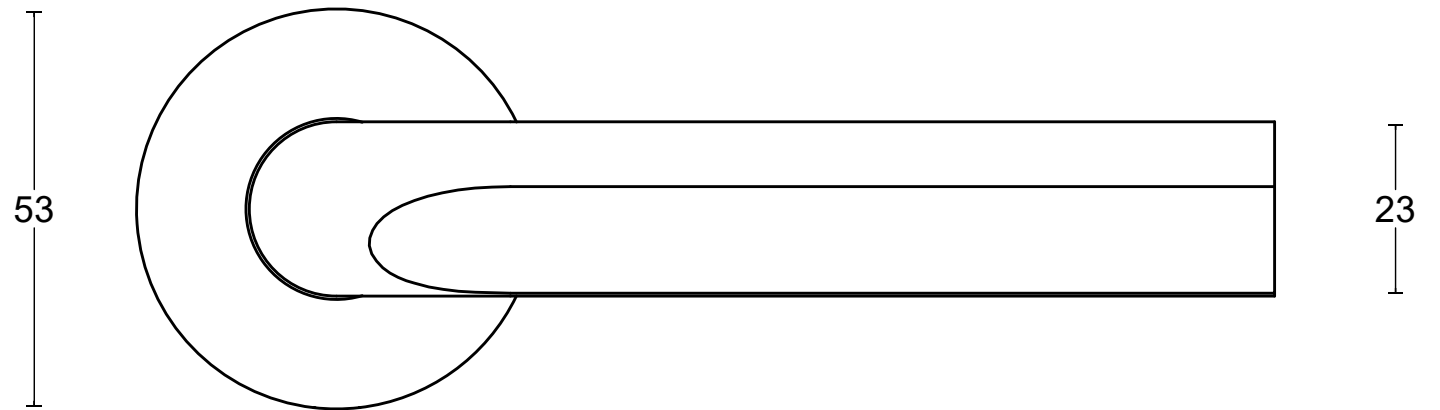

ECLIPSE DR101-G

lever handle
stainless steel

60

6.5

136

53

23

38

Drawn by: Semih Aslan

Creation date: 23-11-2020

Description:
**lever handle
stainless steel**

Format
A3