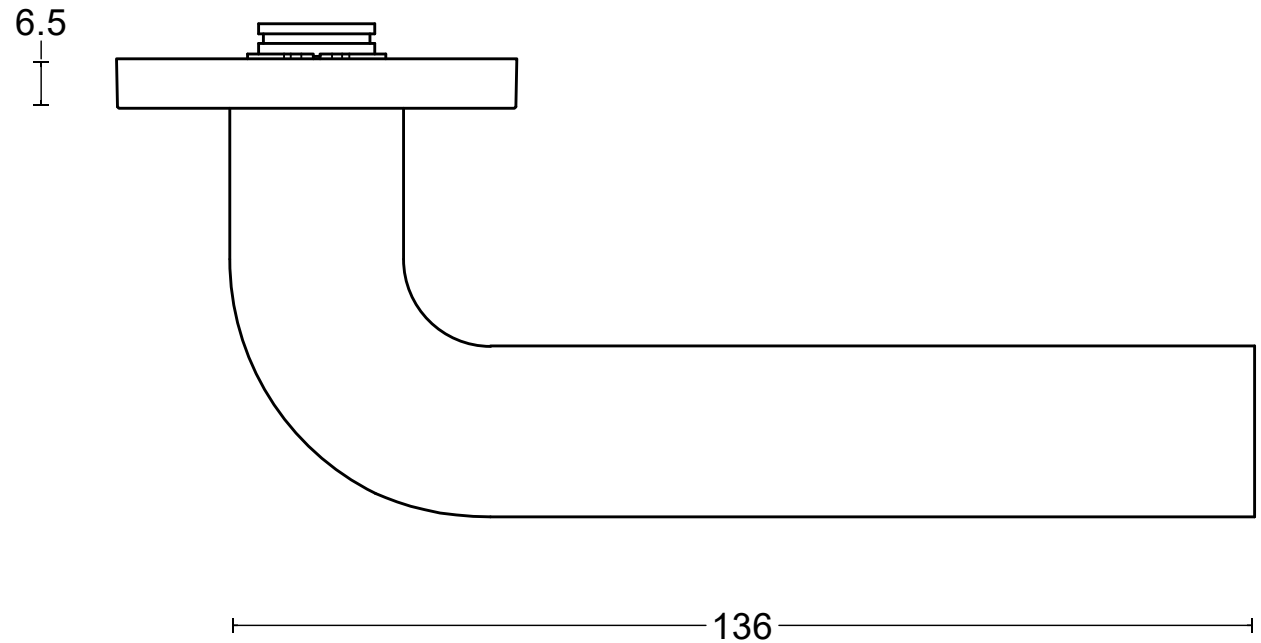

ECLIPSE DR101-G

lever handle
stainless steel

60

6.5

136

53

23

38

Drawn by: Semih Aslan

Creation date: 23-11-2020

Description:
**lever handle
stainless steel**

Format
A3