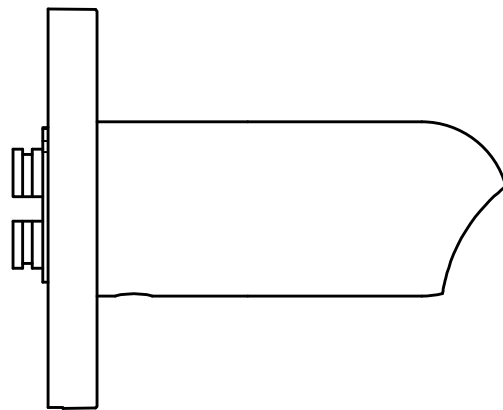

ECLIPSE DR101-G

lever handle
stainless steel

60

6.5

136

53

23

38

Drawn by: Semih Aslan

Creation date: 23-11-2020

Description:
**lever handle
stainless steel**

Format
A3