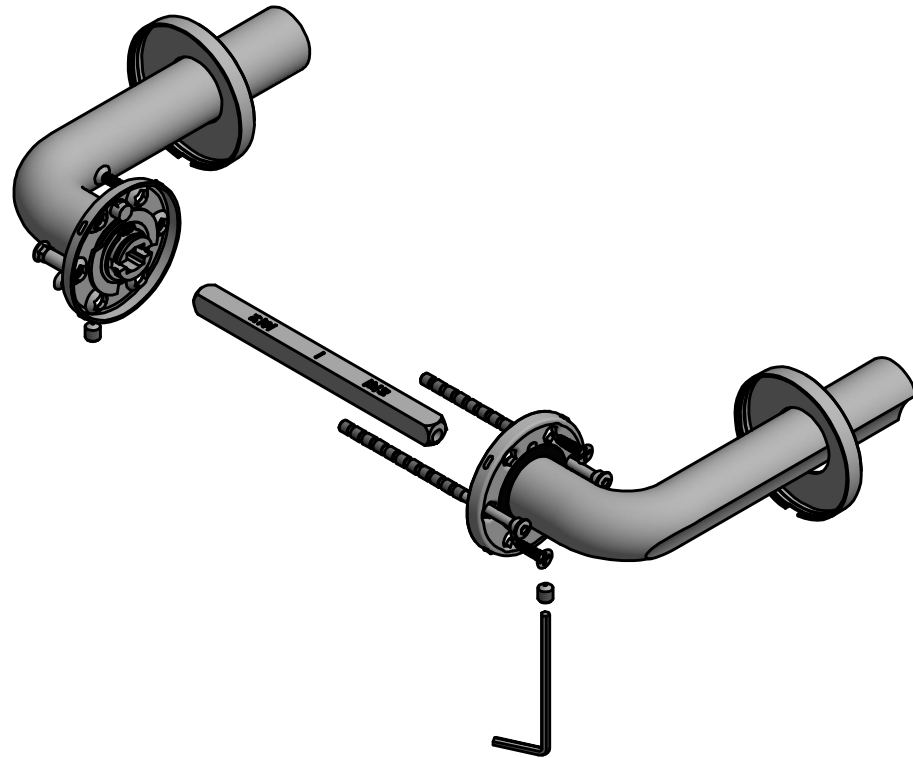

ECLIPSE DR101-G

lever handle
stainless steel

60

6.5

136

53

23

38

Drawn by: Semih Aslan

Creation date: 23-11-2020

Description:
**lever handle
stainless steel**

Format
A3