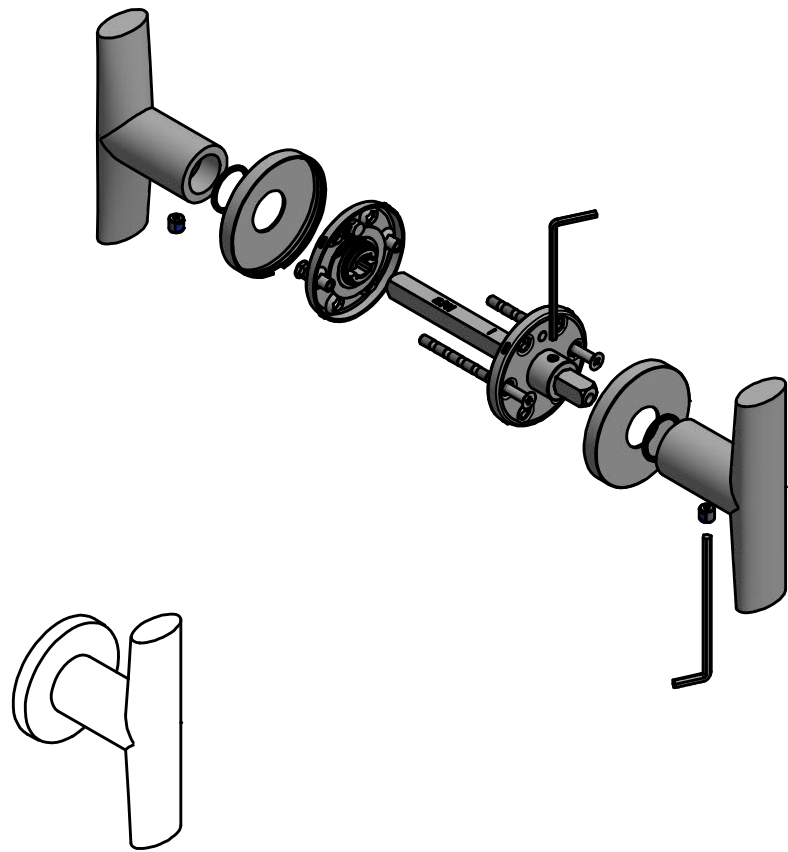

# PBI103-G

lever handle  
stainless steel

<b>FORMANI®</b>		Part number:	
Doc no.: 3601D004 PBI103G V02.dwg		<b>PBI103-G</b>	Format:
Drawn by: Christian Brimbois	Creation date: 12-2-2019		<b>A3</b>
FORMANI HOLLAND B.V. EUROPALAAN 12 6199 AB MAASTRICHT-AIRPORT NL T +31 (0)43 308 90 00 INFO@FORMANI.COM FORMANI.COM			