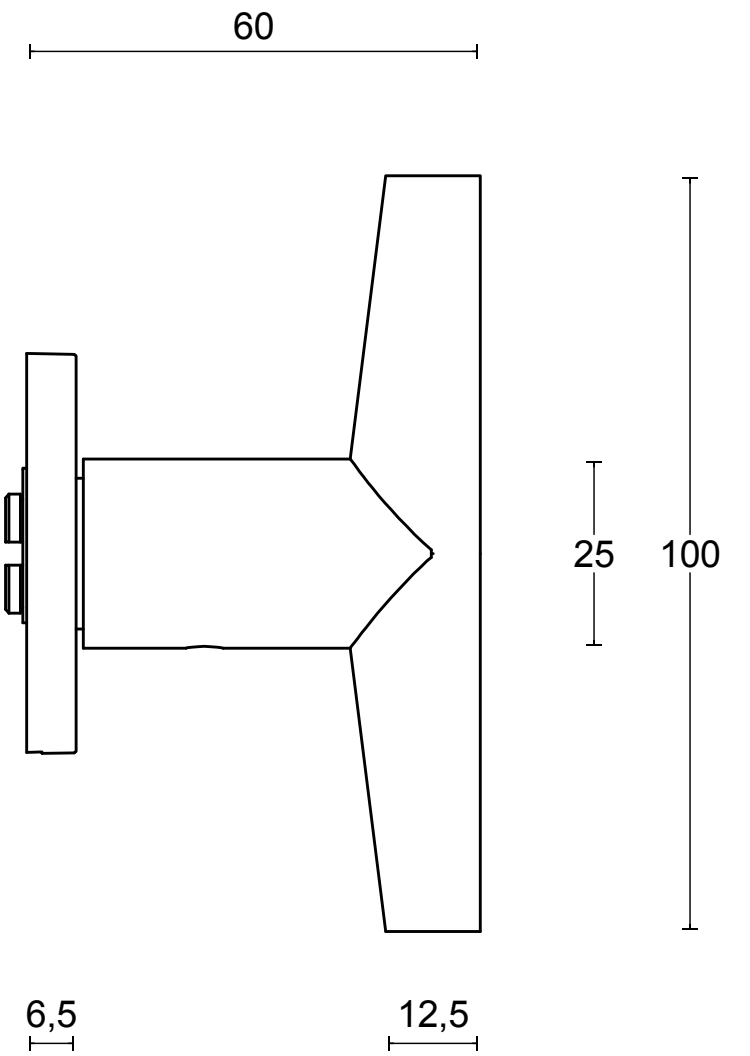

# PBI103-G

lever handle  
stainless steel

<b>FORMANI®</b>		Part number:	
Doc no.: 3601D004 PBI103G V02.dwg		<b>PBI103-G</b>	Format:
Drawn by: Christian Brimbois	Creation date: 12-2-2019		<b>A3</b>
FORMANI HOLLAND B.V. EUROPALAAN 12 6199 AB MAASTRICHT-AIRPORT NL T +31 (0)43 308 90 00 INFO@FORMANI.COM FORMANI.COM			