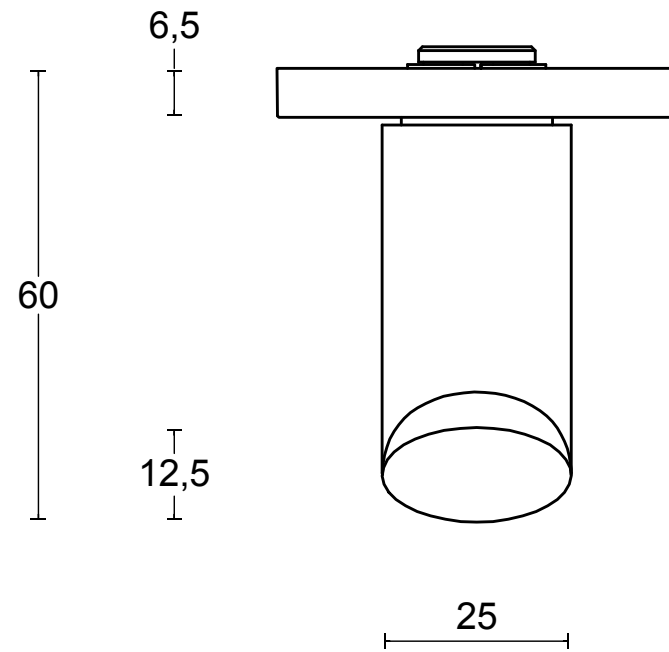

# PBI103-G

lever handle  
stainless steel

<b>FORMANI®</b>		Part number:	
Doc no.: 3601D004 PBI103G V02.dwg		<b>PBI103-G</b>	Format:
Drawn by: Christian Brimbois	Creation date: 12-2-2019		<b>A3</b>
FORMANI HOLLAND B.V. EUROPALAAN 12 6199 AB MAASTRICHT-AIRPORT NL T +31 (0)43 308 90 00 INFO@FORMANI.COM FORMANI.COM			