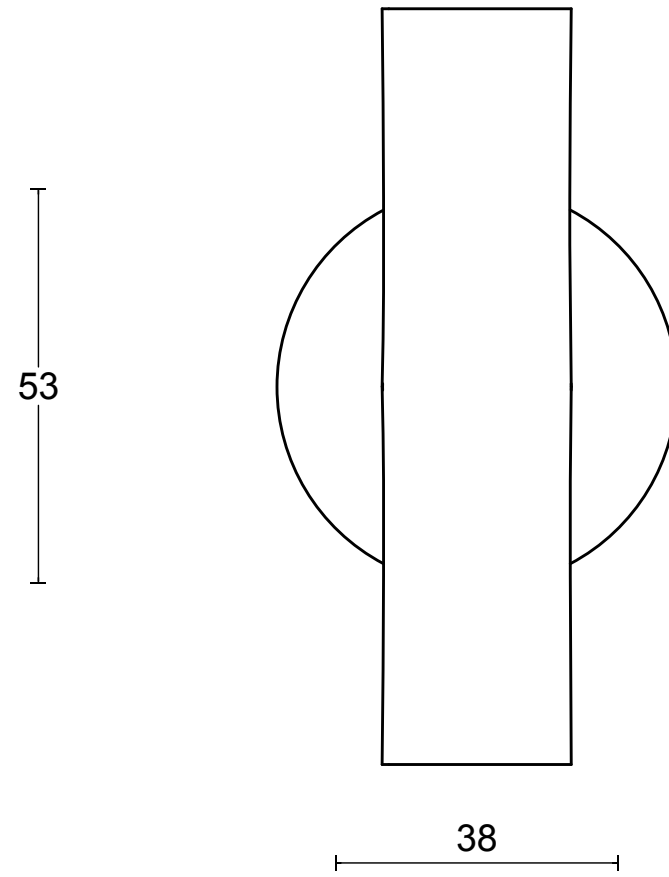

# PBI103-G

lever handle  
stainless steel

<b>FORMANI®</b>		Part number:	
Doc no.: 3601D004 PBI103G V02.dwg		<b>PBI103-G</b>	Format:
Drawn by: Christian Brimbois	Creation date: 12-2-2019		<b>A3</b>
FORMANI HOLLAND B.V. EUROPALAAN 12 6199 AB MAASTRICHT-AIRPORT NL T +31 (0)43 308 90 00 INFO@FORMANI.COM FORMANI.COM			