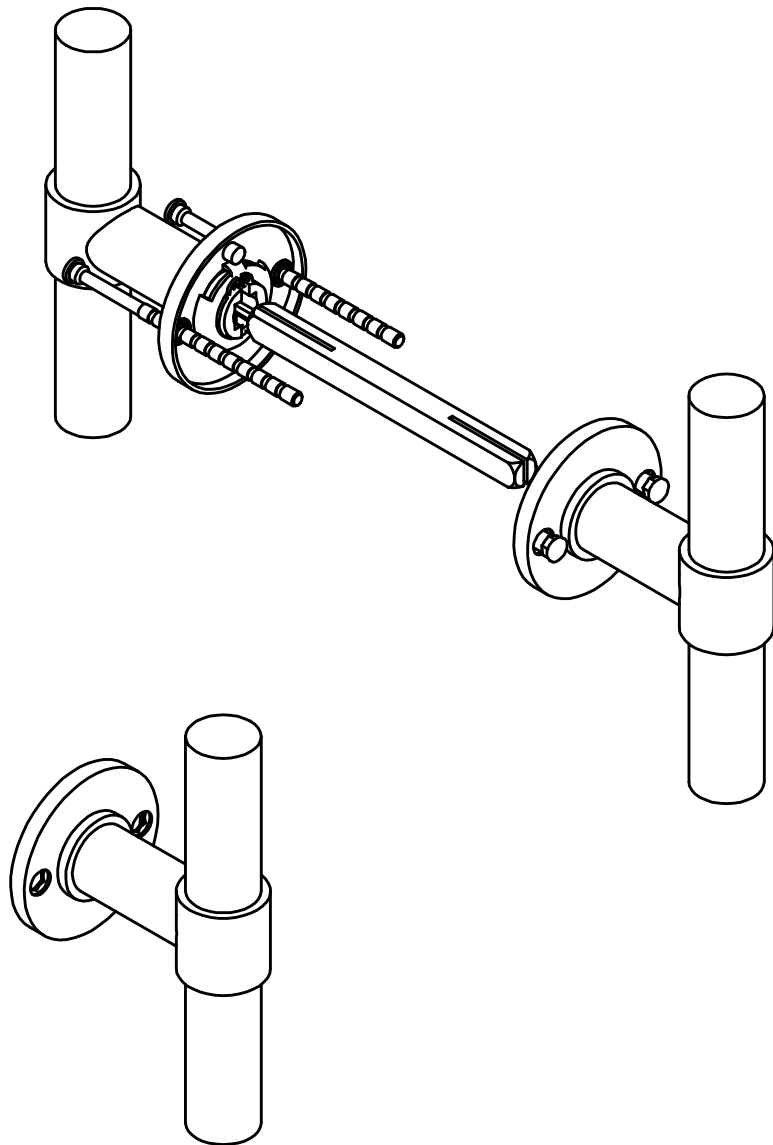

PBT20XL/50

solid sprung lever handle attached to rose
 stainless steel
 ideal lock backset 60mm

FORMANI®		Part number:	
		Description:	
Doc no.:	2701D013 PBT20XL 50 V01.dwg	PBT20XL/50	Format:
Drawn by:	Christian Brimbois		Creation date:
A3			
Formani Holland B.V. · Amerikalaan 55 · 6199 AE Maastricht Airport · tel: +31 (0)43 308 90 00 · www.formani.nl · info@formani.nl			