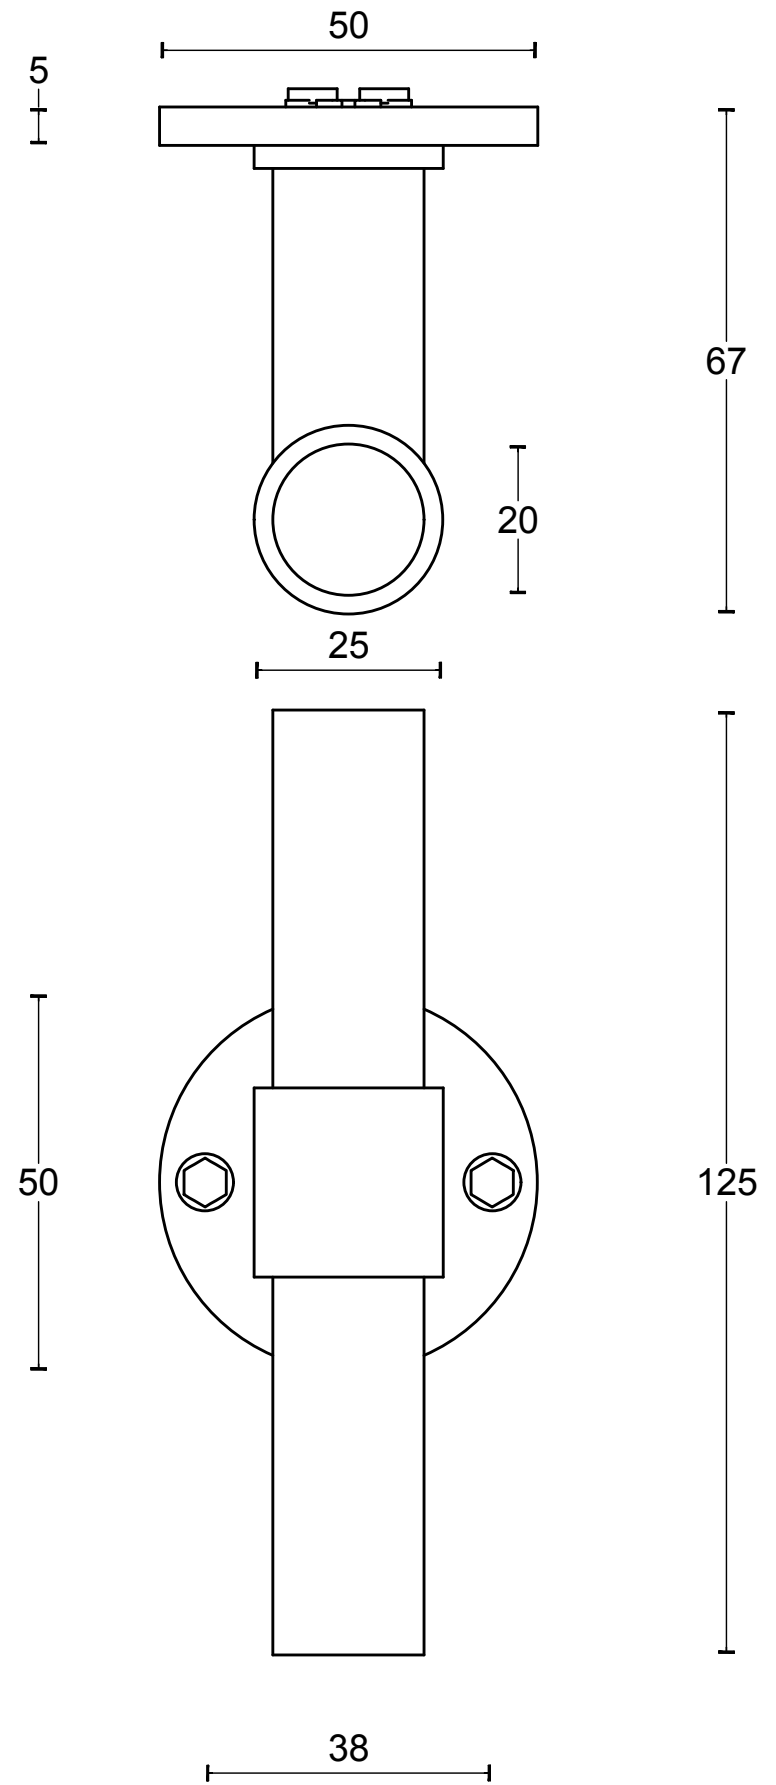

PBT20XL/50

solid sprung lever handle attached to rose
 stainless steel
 ideal lock backset 60mm

FORMANI®		Part number:	
		Description:	
Doc no.:	2701D013 PBT20XL 50 V01.dwg	PBT20XL/50	Format:
Drawn by:	Christian Brimbois		Creation date:
A3			
Formani Holland B.V. · Amerikalaan 55 · 6199 AE Maastricht Airport · tel: +31 (0)43 308 90 00 · www.formani.nl · info@formani.nl			