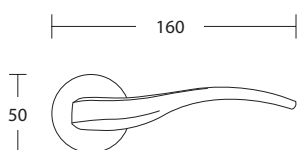

# 1625 SERIES

S05 S05  
MAT NIKEL - MAT NIKEL  
MATT NICKEL - MATT NICKEL

ΥΛΙΚΟ / MATERIAL : ZAMAK

ΔΙΑΣΤΑΣΕΙΣ / DIMENSIONS

ΑΠΟΧΡΩΣΕΙΣ / COLORS

S19 MAT ΜΑΥΡΟ - S19 MAT ΜΑΥΡΟ  
S19 MATT BLACK - S19 MATT BLACK