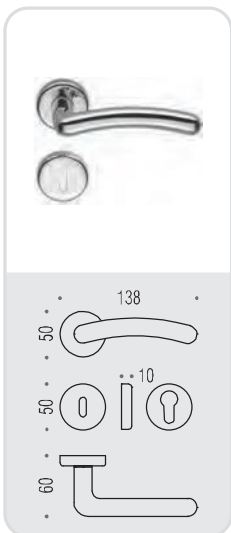

sirio

Design: Colombo Design

Materiale: Ottone
Material: Brass

OL
Oroplus

CR
Cromo
Chrome

CM
Cromat
Matt chrome

CD 11 R-RY