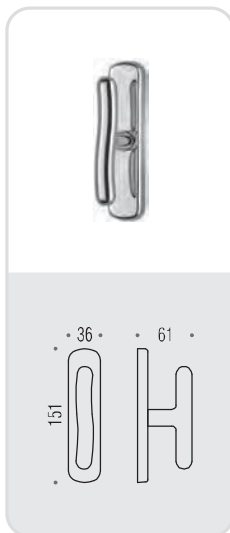

sirio

Design: Colombo Design

Materiale: Ottone
Material: Brass

OL
Oroplus

CR
Cromo
Chrome

CM
Cromat
Matt chrome

CD 11 R-RY

CD 69 BZG G 6/8

CD 12 M

CD 12 DK/SM DX-SX