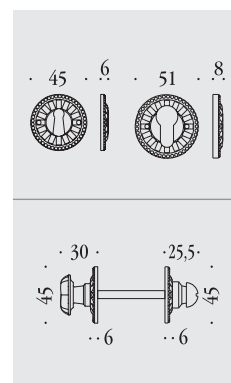

KLU13 BP - KLU13 BY
KSE19 BZG 6B

Ottone naturale non verniciato
Natural brass not lacquered

Ottone lucido verniciato
Lacquered polished brass