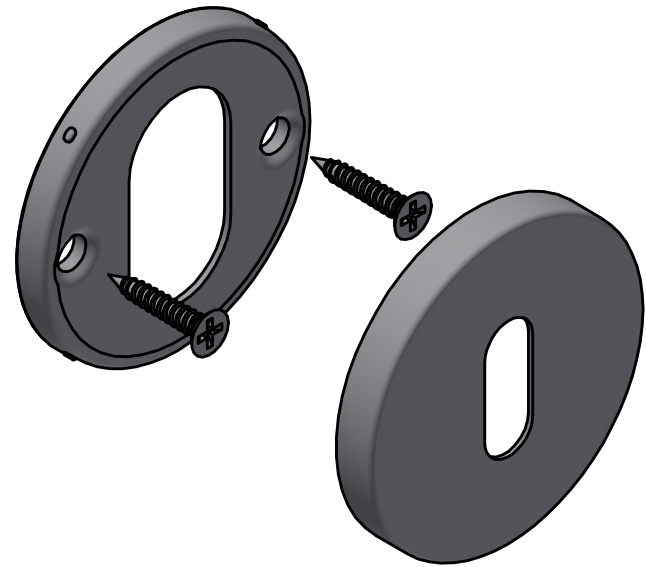

BASICS LBN50

lever handle accessory
key escutcheon
stainless steel

52

38

6

FORMANI [®] FORMANI HOLLAND B.V. EUROPALAAN 12 6199 AB MAASTRICHT-AIRPORT NL T +31 (0)43 308 90 00 INFO@FORMANI.COM WWW.FORMANI.COM	Type :	BASICS LBN50	Version:
	Formani filename: 1501N002_LBN50_V02.dwg	Description: lever handle accessory key escutcheon stainless steel	Format A3
	Drawn by: Christian Brimbois		
Creation date: 30-8-2023			