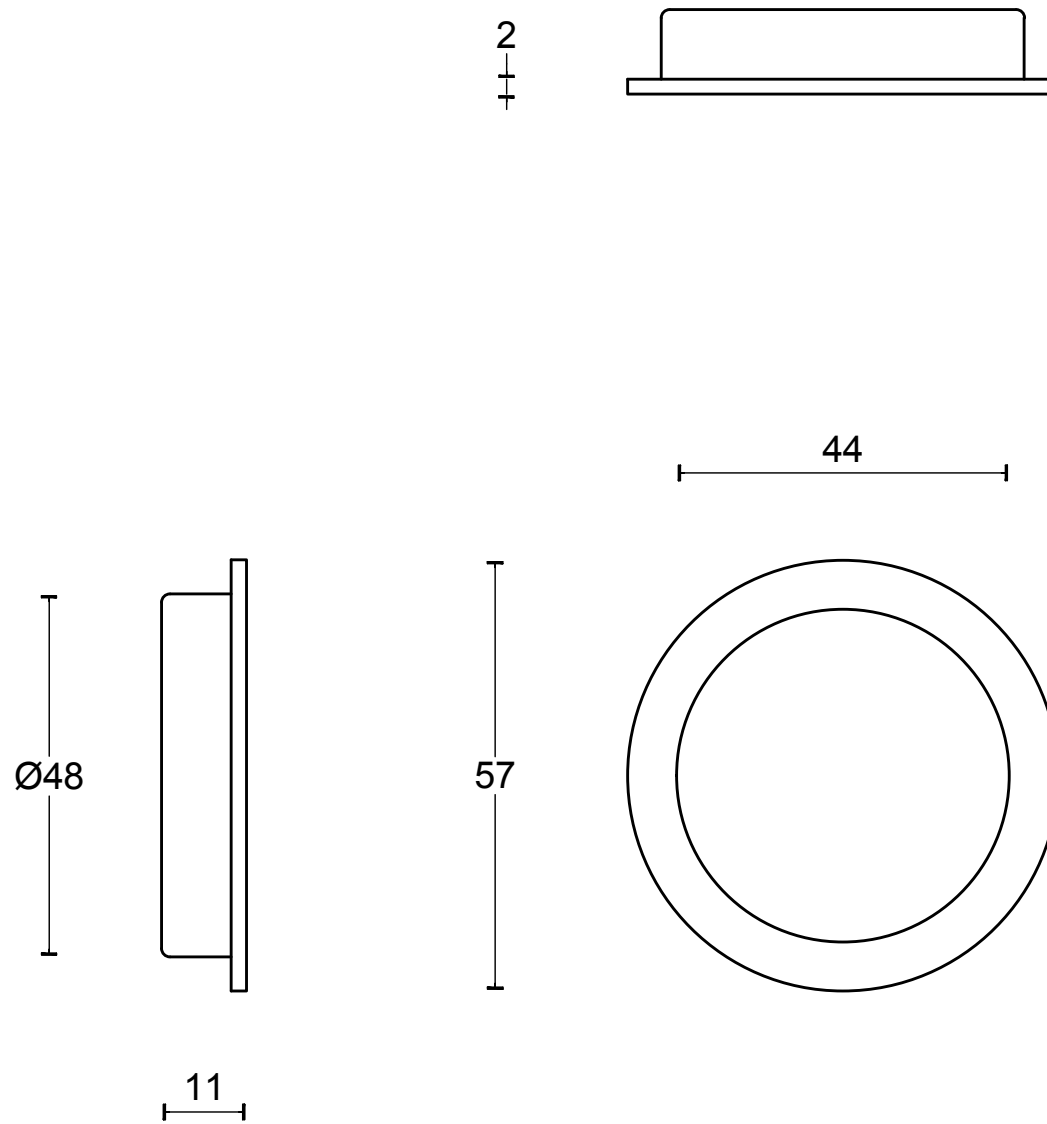

# LB57

flush pull  
for glue fitting  
stainless steel

FORMANI®		Part number:	
		Description: <b>LB57</b>	
Doc no.: 2501Z070 LB57 V04.dwg	Drawn by: Christian Brimbois	Creation date: 23-11-2016	Format: <b>A3</b>
FORMANI HOLLAND B.V. EUROPALAAN 12 6199 AB MAASTRICHT-AIRPORT NL T +31 (0)43 308 90 00 INFO@FORMANI.COM FORMANI.COM			