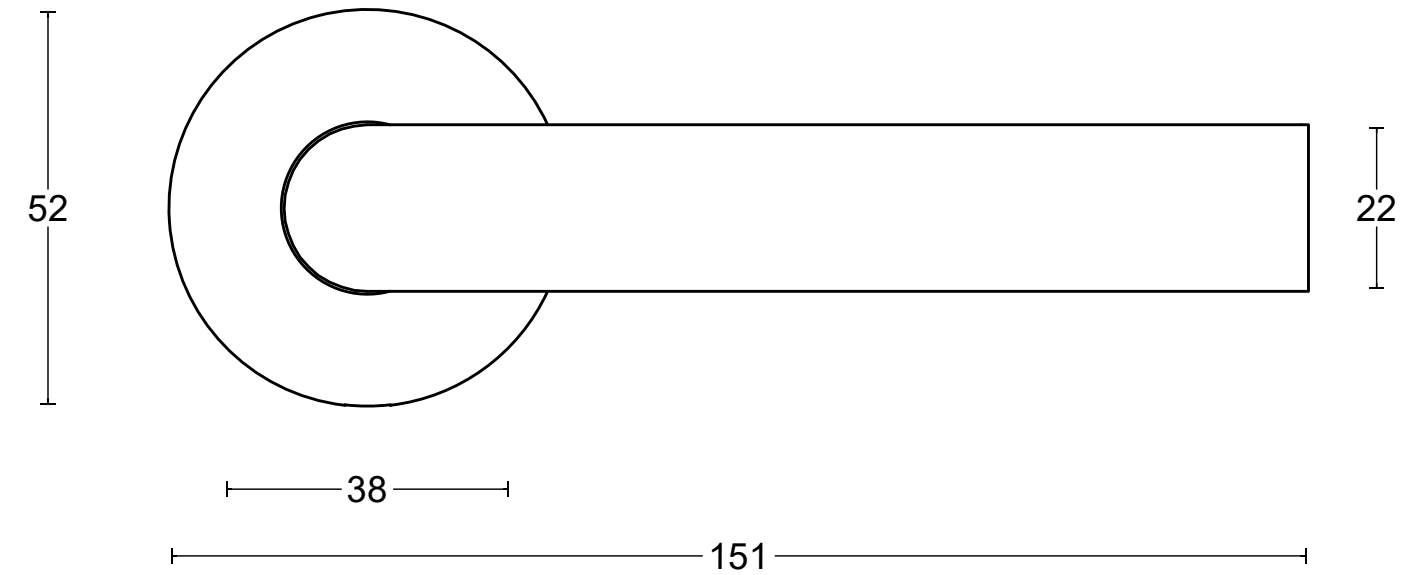

# BASICS LB2-22 EN1906 GRADE 3

sprung lever handle attached to rose  
with stainless steel sub-rose  
stainless steel

door thickness 38 - 45 mm

	FORMANI HOLLAND B.V. EUROPALAAN 12 6199 AB MAASTRICHT-AIRPORT NL T +31 (0)43 308 90 00 INFO@FORMANI.COM WWW.FORMANI.COM	Type :	BASICS LB2-22 EN1906 GRADE 3	Version:	V01	
	Formani filename: 1501D152_LB2-22_EN1906_V02.dwg	Drawn by: Semih Aslan	Description:	sprung lever handle attached to rose with stainless steel sub-rose stainless steel	Format	A3
	Creation date: 17-3-2022					