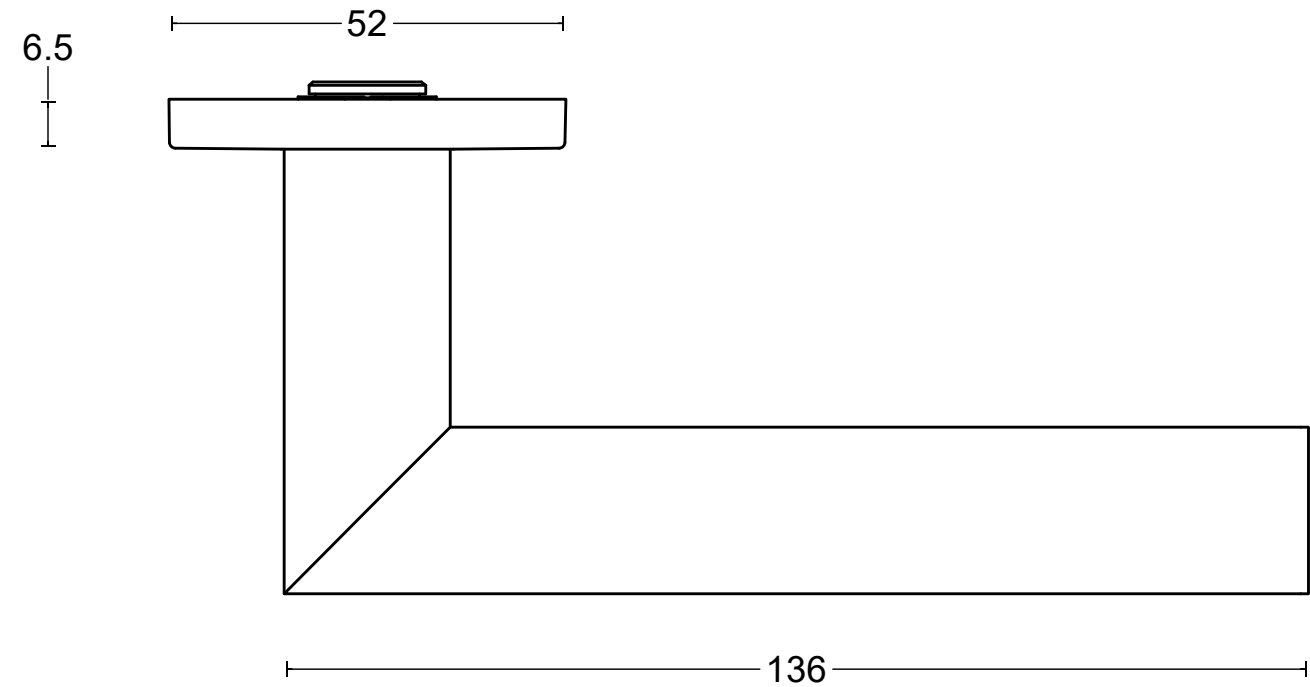

# BASICS LB2-22 EN1906 GRADE 3

sprung lever handle attached to rose  
with stainless steel sub-rose  
stainless steel

door thickness 38 - 45 mm

	FORMANI HOLLAND B.V. EUROPALAAN 12 6199 AB MAASTRICHT-AIRPORT NL T +31 (0)43 308 90 00 INFO@FORMANI.COM WWW.FORMANI.COM	Type :	BASICS LB2-22 EN1906 GRADE 3	Version:	V01	
	Formani filename: 1501D152_LB2-22_EN1906_V02.dwg	Drawn by: Semih Aslan	Description:	sprung lever handle attached to rose with stainless steel sub-rose stainless steel	Format	A3
	Creation date: 17-3-2022					