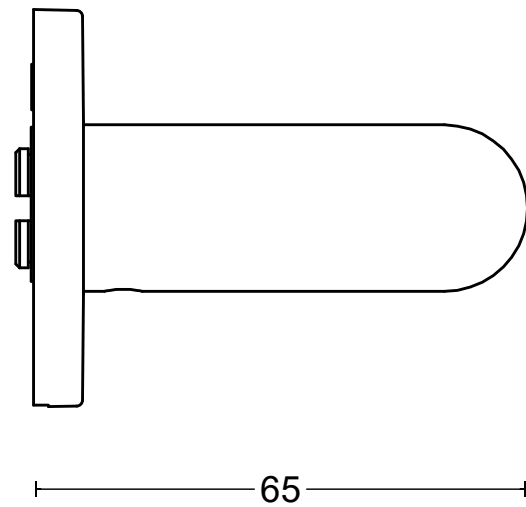

# BASICS LB2-22 EN1906 GRADE 3

sprung lever handle attached to rose  
with stainless steel sub-rose  
stainless steel

door thickness 38 - 45 mm

	FORMANI HOLLAND B.V. EUROPALAAN 12 6199 AB MAASTRICHT-AIRPORT NL T +31 (0)43 308 90 00 INFO@FORMANI.COM WWW.FORMANI.COM	Type :	BASICS LB2-22 EN1906 GRADE 3	Version:	V01	
	Formani filename: 1501D152_LB2-22_EN1906_V02.dwg	Drawn by: Semih Aslan	Description:	sprung lever handle attached to rose with stainless steel sub-rose stainless steel	Format	A3
	Creation date: 17-3-2022					