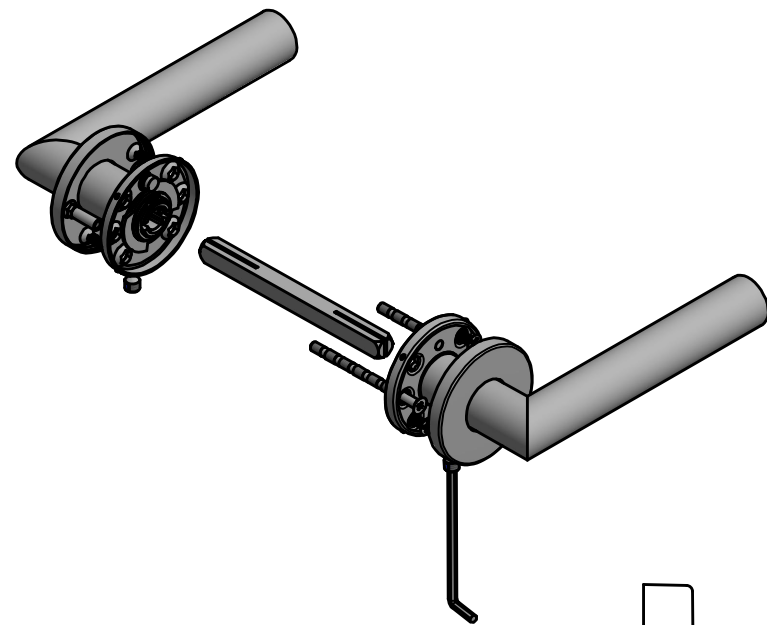

# BASICS LB2-22 EN1906 GRADE 3

sprung lever handle attached to rose  
with stainless steel sub-rose  
stainless steel

door thickness 38 - 45 mm

	FORMANI HOLLAND B.V. EUROPALAAN 12 6199 AB MAASTRICHT-AIRPORT NL T +31 (0)43 308 90 00 INFO@FORMANI.COM WWW.FORMANI.COM	Type :	BASICS LB2-22 EN1906 GRADE 3	Version:	V01	
	Formani filename: 1501D152_LB2-22_EN1906_V02.dwg	Drawn by: Semih Aslan	Description:	sprung lever handle attached to rose with stainless steel sub-rose stainless steel	Format	A3
	Creation date: 17-3-2022					