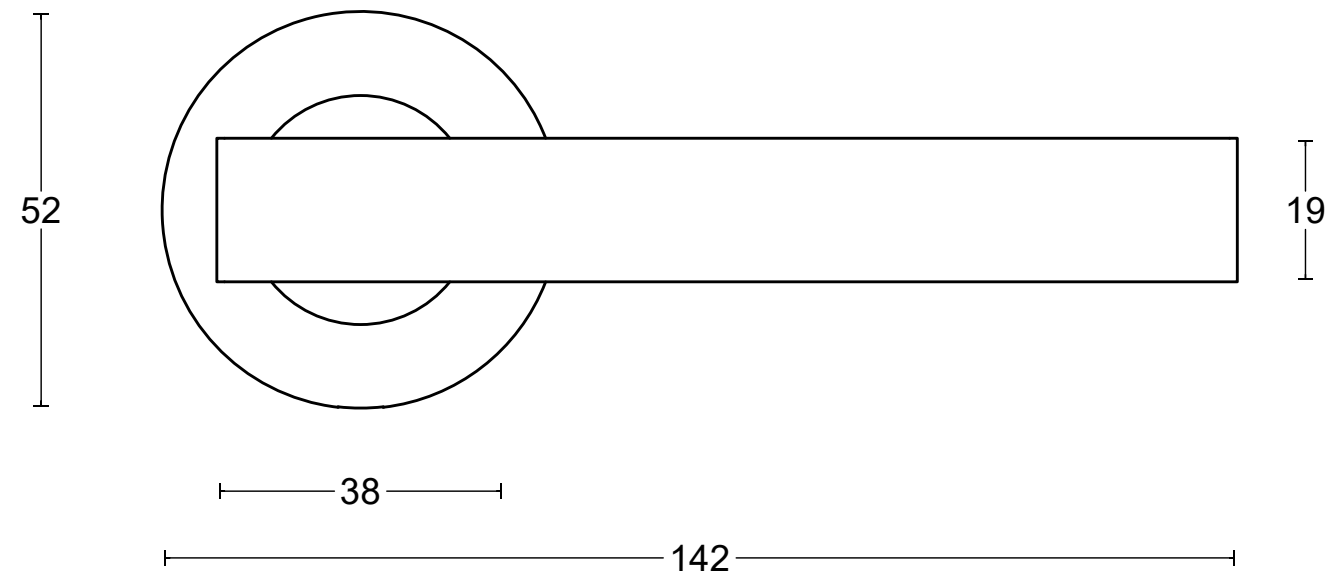

BASICS LB7L-19 EN1906 GRADE 3

sprung lever handle attached to rose
 with stainless steel sub-rose
 stainless steel

door thickness 38 - 45 mm

 <p>FORMANI HOLLAND B.V. EUROPALAAN 12 6199 AB MAASTRICHT-AIRPORT NL T +31 (0)43 308 90 00 INFO@FORMANI.COM WWW.FORMANI.COM</p>	Type :	BASICS LB7L-19 EN1906 GRADE 3	Version:	V01
	Formani filename:	1501D150_LB7L-19_EN1906_V02.dwg		Format
	Drawn by:	Semih Aslan		
Creation date:	17-3-2022		Description:	A3