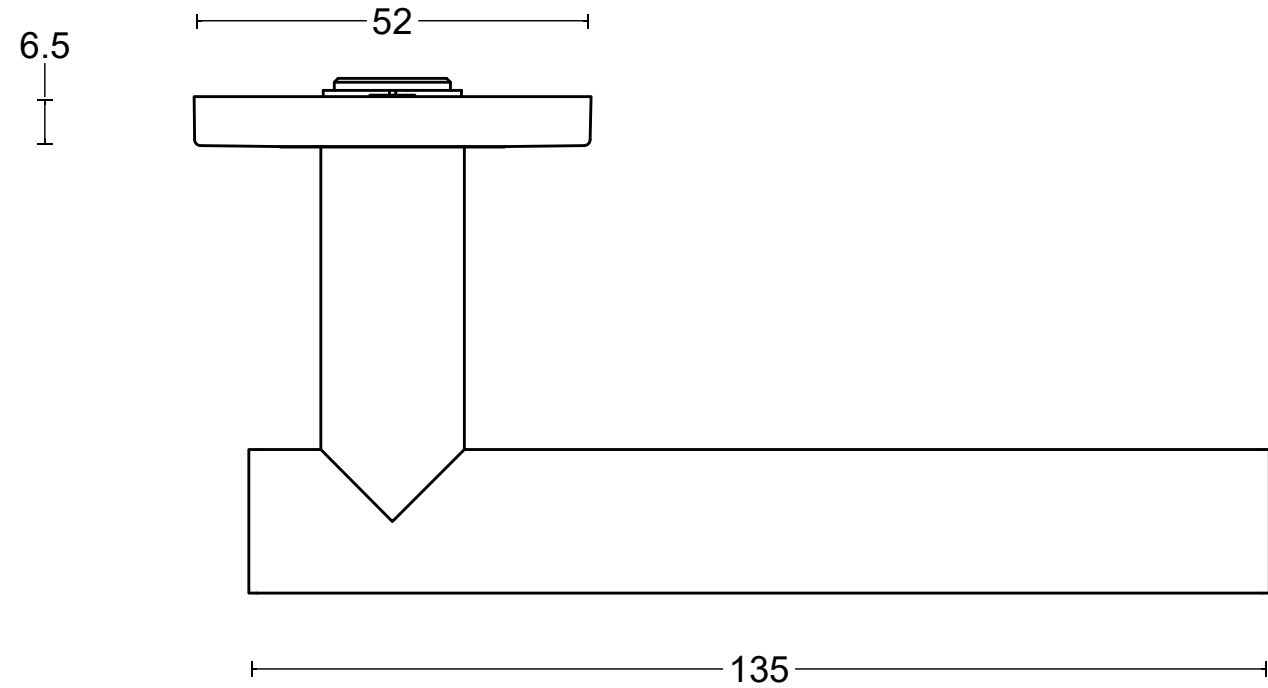

BASICS LB7L-19 EN1906 GRADE 3

sprung lever handle attached to rose
 with stainless steel sub-rose
 stainless steel

door thickness 38 - 45 mm

 <p>FORMANI HOLLAND B.V. EUROPALAAN 12 6199 AB MAASTRICHT-AIRPORT NL T +31 (0)43 308 90 00 INFO@FORMANI.COM WWW.FORMANI.COM</p>	Type :	BASICS LB7L-19 EN1906 GRADE 3	Version:	V01
	Formani filename:	1501D150_LB7L-19_EN1906_V02.dwg		Format
	Drawn by:	Semih Aslan		
Creation date:	17-3-2022		Description:	A3