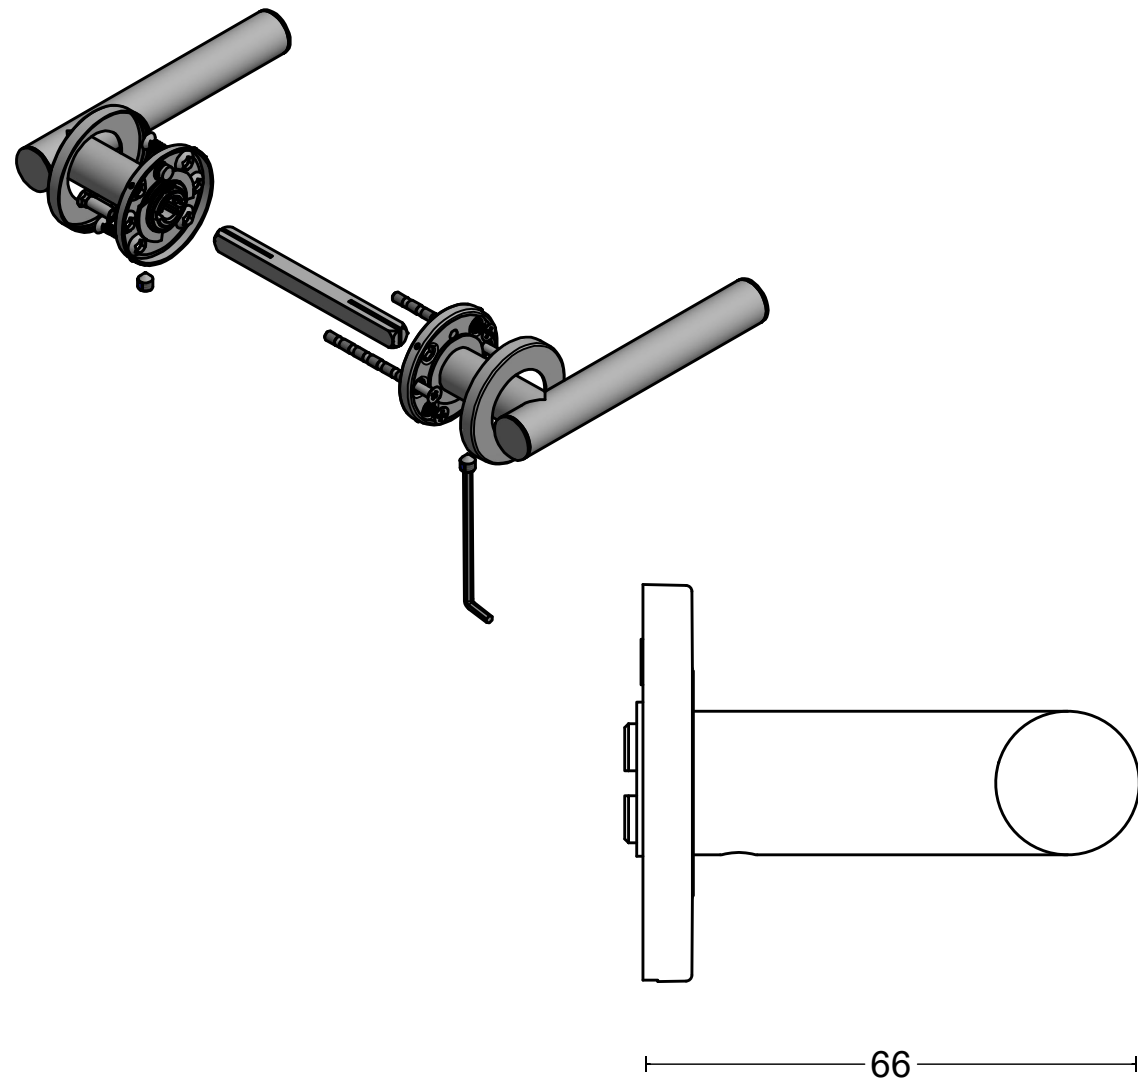

BASICS LB7L-19 EN1906 GRADE 3

sprung lever handle attached to rose
 with stainless steel sub-rose
 stainless steel

door thickness 38 - 45 mm

 <p>FORMANI HOLLAND B.V. EUROPALAAN 12 6199 AB MAASTRICHT-AIRPORT NL T +31 (0)43 308 90 00 INFO@FORMANI.COM WWW.FORMANI.COM</p>	Type :	BASICS LB7L-19 EN1906 GRADE 3	Version:	V01
	Formani filename:	1501D150_LB7L-19_EN1906_V02.dwg		Format
	Drawn by:	Semih Aslan		
Creation date:	17-3-2022		Description:	A3