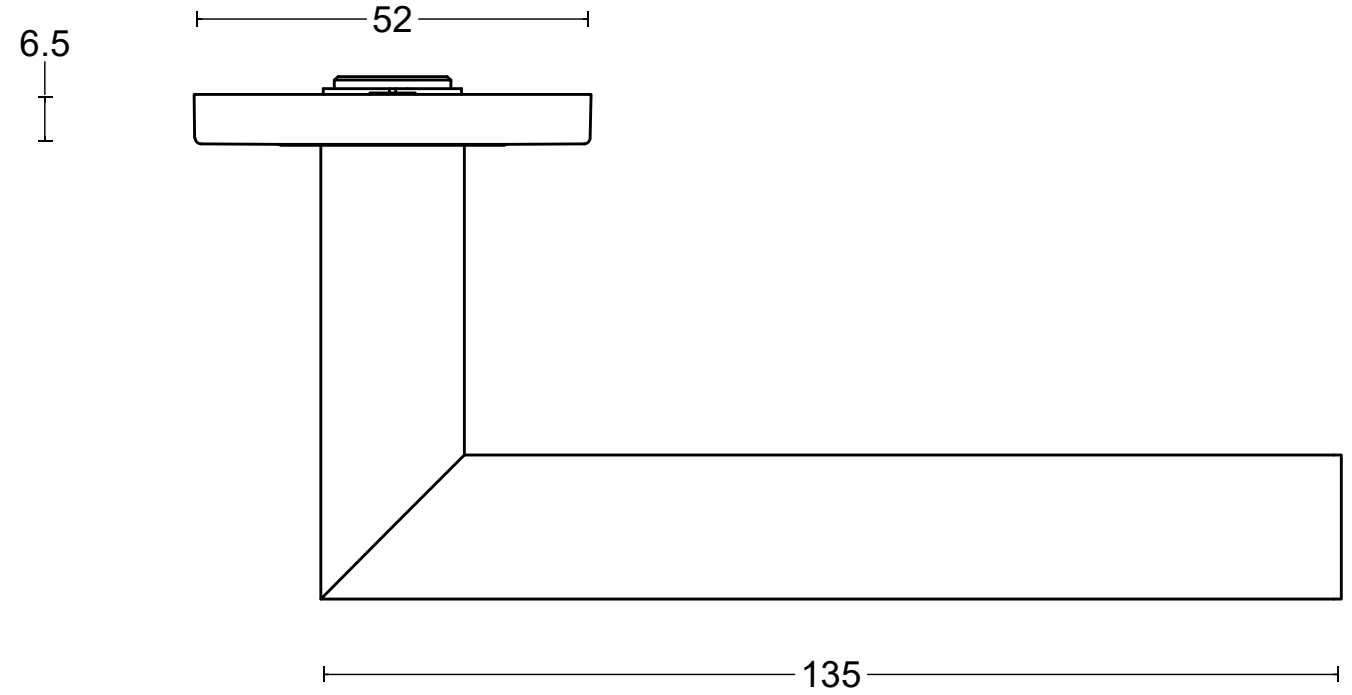

BASICS LB2L-19 EN1906 GRADE 3

sprung lever handle attached to rose
 with stainless steel sub-rose
 stainless steel

door thickness 38 - 45 mm

	FORMANI HOLLAND B.V. EUROPALAAN 12 6199 AB MAASTRICHT-AIRPORT NL T +31 (0)43 308 90 00 INFO@FORMANI.COM WWW.FORMANI.COM	Type :	BASICS LB2L-19 EN1906 GRADE 3	Version:	V01	
	Formani filename: 1501D142_LB2L-19_EN1906_V02.dwg	Drawn by: Semih Aslan	Description:	sprung lever handle attached to rose with stainless steel sub-rose stainless steel	Format	A3
	Creation date: 17-3-2022					