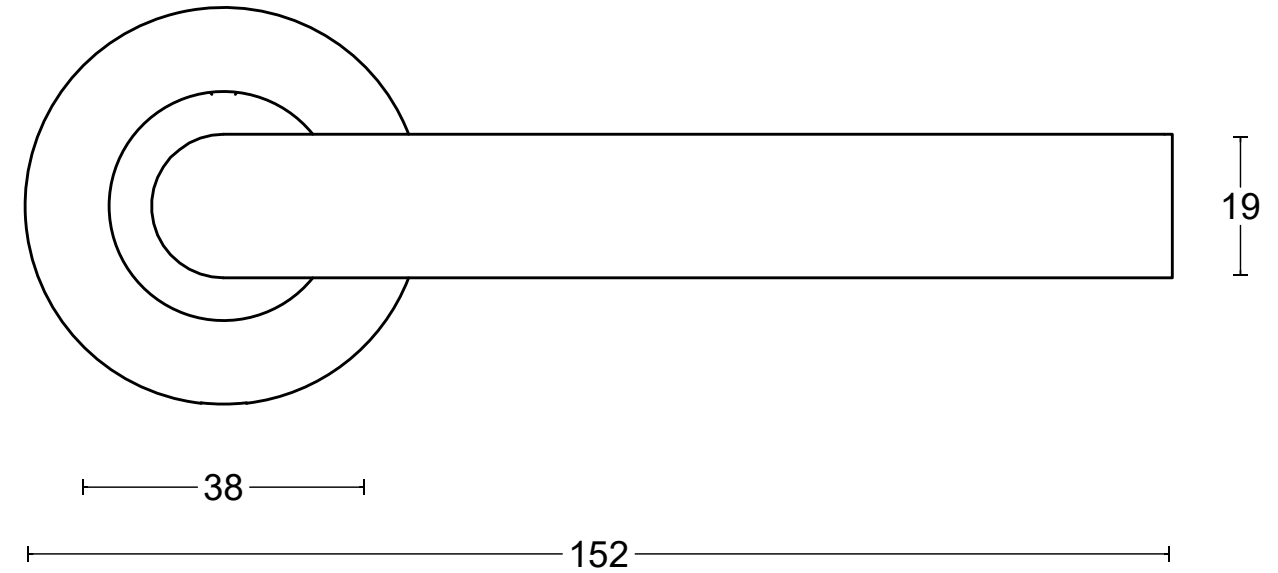

BASICS LB2L-19 EN1906 GRADE 3

sprung lever handle attached to rose
 with stainless steel sub-rose
 stainless steel

door thickness 38 - 45 mm

	FORMANI HOLLAND B.V. EUROPALAAN 12 6199 AB MAASTRICHT-AIRPORT NL T +31 (0)43 308 90 00 INFO@FORMANI.COM WWW.FORMANI.COM	Type :	BASICS LB2L-19 EN1906 GRADE 3	Version:	V01	
	Formani filename: 1501D142_LB2L-19_EN1906_V02.dwg	Drawn by: Semih Aslan	Description:	sprung lever handle attached to rose with stainless steel sub-rose stainless steel	Format	A3
	Creation date: 17-3-2022					