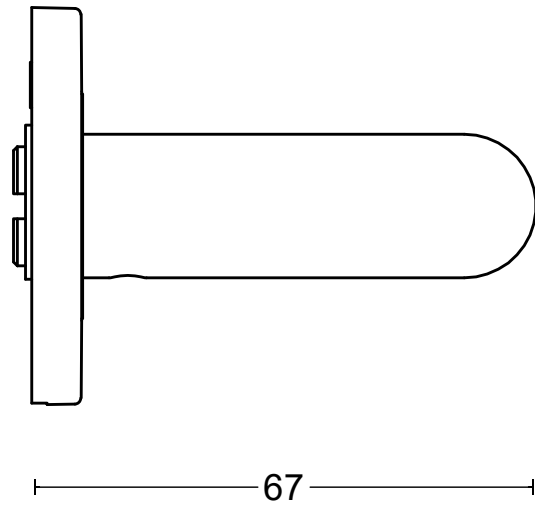

BASICS LB2L-19 EN1906 GRADE 3

sprung lever handle attached to rose
 with stainless steel sub-rose
 stainless steel

door thickness 38 - 45 mm

	FORMANI HOLLAND B.V. EUROPALAAN 12 6199 AB MAASTRICHT-AIRPORT NL T +31 (0)43 308 90 00 INFO@FORMANI.COM WWW.FORMANI.COM	Type :	BASICS LB2L-19 EN1906 GRADE 3	Version:	V01	
	Formani filename: 1501D142_LB2L-19_EN1906_V02.dwg	Drawn by: Semih Aslan	Description:	sprung lever handle attached to rose with stainless steel sub-rose stainless steel	Format	A3
	Creation date: 17-3-2022					