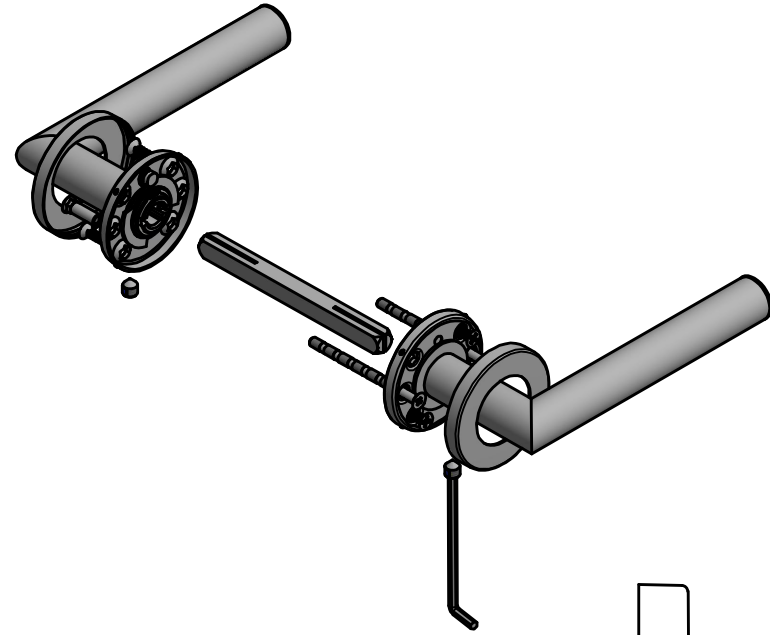

BASICS LB2L-19 EN1906 GRADE 3

sprung lever handle attached to rose
 with stainless steel sub-rose
 stainless steel

door thickness 38 - 45 mm

	FORMANI HOLLAND B.V. EUROPALAAN 12 6199 AB MAASTRICHT-AIRPORT NL T +31 (0)43 308 90 00 INFO@FORMANI.COM WWW.FORMANI.COM	Type :	BASICS LB2L-19 EN1906 GRADE 3	Version:	V01	
	Formani filename: 1501D142_LB2L-19_EN1906_V02.dwg	Drawn by: Semih Aslan	Description:	sprung lever handle attached to rose with stainless steel sub-rose stainless steel	Format	A3
	Creation date: 17-3-2022					