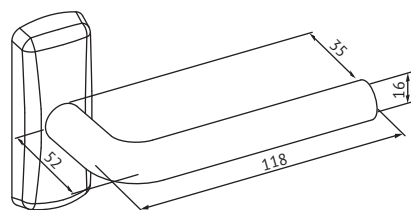

ABLOY® PRESTO 3-16S

Product description

Handle for solid and profile narrow stile doors. Several versions for solid and profile doors, as a handle pair, inside handle and outside handle with PBEO01 Panic bar.

Overview of Advantages

- Brass based, durability handle for use in high traffic exterior and interior doors.
- Handle is equipped with return spring.

Technical data

Material	Brass
Surfaces	Chrome (Cr), Satin chrome (HCr), Polished brass (KILa), Antimicrobial-coating ACTIVE Val/Mus/Har/Gra
Standards	EN 1906/3
Door thicknesses	40–60mm, 60–80mm, 80–100mm
Suitable for fire doors	Yes
Delivery batch	1 pair
Product code	DH051