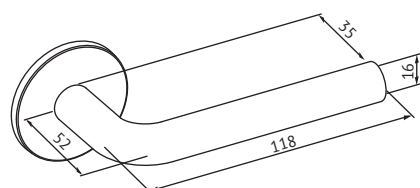

ABLOY® PRESTO 3-16S

Product description

Handle for solid and profile narrow stile doors. Several versions for solid and profile doors, as a handle pair, inside handle and outside handle with PBEO01 Panic bar.

Overview of Advantages

- Brass based, durability handle for use in high traffic exterior and interior doors.
- Handle is equipped with return spring.

Technical data

Material	Brass
Surfaces	Chrome (Cr), Satin chrome (HCr), Polished brass (KILa), Antimicrobial-coating ACTIVE Val/Mus/Har/Gra
Standards	EN 1906/3
Door thicknesses	40–60mm, 60–80mm, 80–100mm
Suitable for fire doors	Yes
Delivery batch	1 pair
Product code	DH051