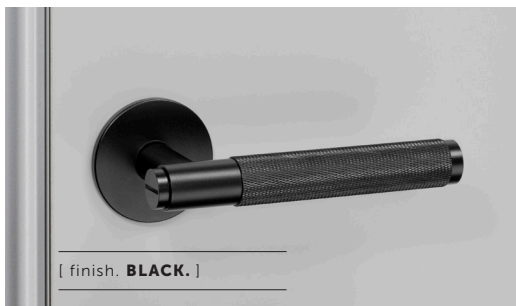

## DOOR HANDLE SET SPRUNG / CROSS

[ motion. **LEVER.** ]

[ type. **SPRUNG.** ]

[ knurl. **CROSS.** ]

[ range. **DOOR HARDWARE.** ]

A sprung door handle set made from solid metal. A solid bar with diamond-cut knurled detailing, ensuring pleasure with every touch. Works great on all internal doors and can be teamed up with our matching door accessories. Available in 4 metal finishes: steel, brass, smoked bronze and black.

## DOOR HANDLE SET UNSPRUNG (SWEDEN)

[ motion. **LEVER.** ]

[ type. **UNSPRUNG.** ]

[ knurl. **CROSS.** ]

[ range. **DOOR HARDWARE.** ]

An unsprung door handle set made from solid metal. A solid bar with diamond-cut knurled detailing, ensuring pleasure with every touch. Works great on all internal doors and can be teamed up with our matching door accessories. Available in 4 metal finishes: steel, brass, smoked bronze and black.

A pair of solid metal door handles, with an 4 mm thick unsprung\* rose. Designed for use with Swedish & parts of Scandinavia (centre distance 30 mm) specific latches. Compatible with either tubular latches or mortise locks. Suitable for interior doors only. Our door lever handle sets have not been tested using split spindles.