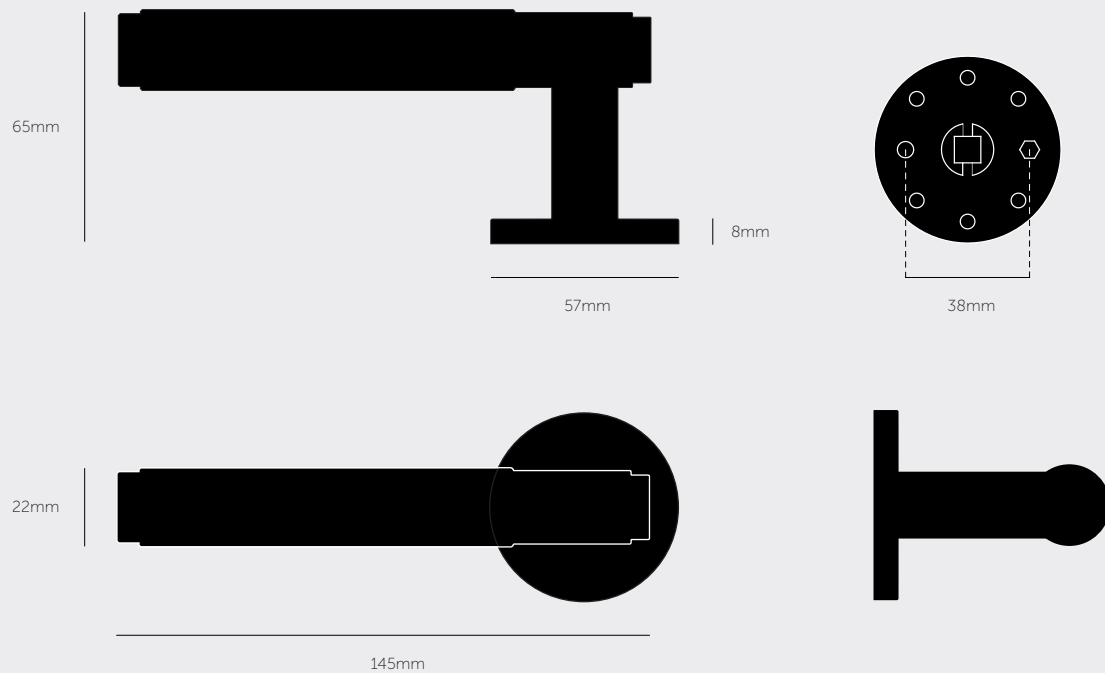

## DOOR HANDLE SET SPRUNG / CROSS

[ motion. **LEVER.** ]

[ type. **SPRUNG.** ]

[ knurl. **CROSS.** ]

[ range. **DOOR HARDWARE.** ]

A sprung door handle set made from solid metal. A solid bar with diamond-cut knurled detailing, ensuring pleasure with every touch. Works great on all internal doors and can be teamed up with our matching door accessories. Available in 4 metal finishes: steel, brass, smoked bronze and black.

\*All images are of the 4 mm thick Unsprung Door Handle Rose.

---

[ type. **SPRUNG.** ]

---

[ info. **MEASUREMENTS.** ]

---

---

[ info. **SPECIFICATIONS.** ]

---

A pair of solid metal door handles, with an 8 mm thick sprung rose. Please select the sprung door lever handle if your door latch requires assistance to spring the door handle back to the original position. Designed for use with UK (centre distance 38 mm) specific latches. Compatible with either tubular latches or mortise locks. Suitable for interior doors only. Our door lever handle sets have not been tested using split spindles.

Fits doors of thicknesses: minimum 35mm to maximum 54 mm (with supplied fixings\*).

\*For thicker doors, longer through bolts and a longer spindle will need to be sourced.

---

[ info. **FINISH & SKU NUMBERS.** ]