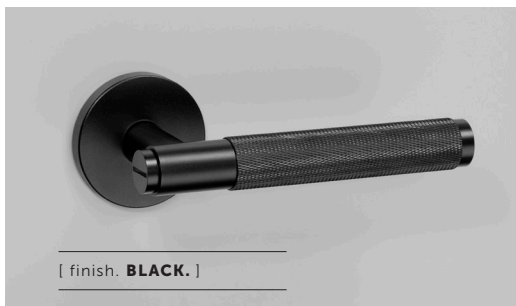

## DOOR HANDLE SET SPRUNG / CROSS

[ motion. **LEVER.** ]

[ type. **SPRUNG.** ]

[ knurl. **CROSS.** ]

[ range. **DOOR HARDWARE.** ]

A sprung door handle set made from solid metal. A solid bar with diamond-cut knurled detailing, ensuring pleasure with every touch. Works great on all internal doors and can be teamed up with our matching door accessories. Available in 4 metal finishes: steel, brass, smoked bronze and black.

\*All images are of the 4 mm thick Unsprung Door Handle Rose.

---

[ type. **SPRUNG.** ]

---

[ info. **MEASUREMENTS.** ]

---

---

[ info. **SPECIFICATIONS.** ]

---

A pair of solid metal door handles, with an 8 mm thick sprung rose. Please select the sprung door lever handle if your door latch requires assistance to spring the door handle back to the original position. Designed for use with UK (centre distance 38 mm) specific latches. Compatible with either tubular latches or mortise locks. Suitable for interior doors only. Our door lever handle sets have not been tested using split spindles.

A pair of solid metal door handles, with an 4 mm thick unsprung\* rose. Designed for use with Swedish & parts of Scandinavia (centre distance 30 mm) specific latches. Compatible with either tubular latches or mortise locks. Suitable for interior doors only. Our door lever handle sets have not been tested using split spindles.