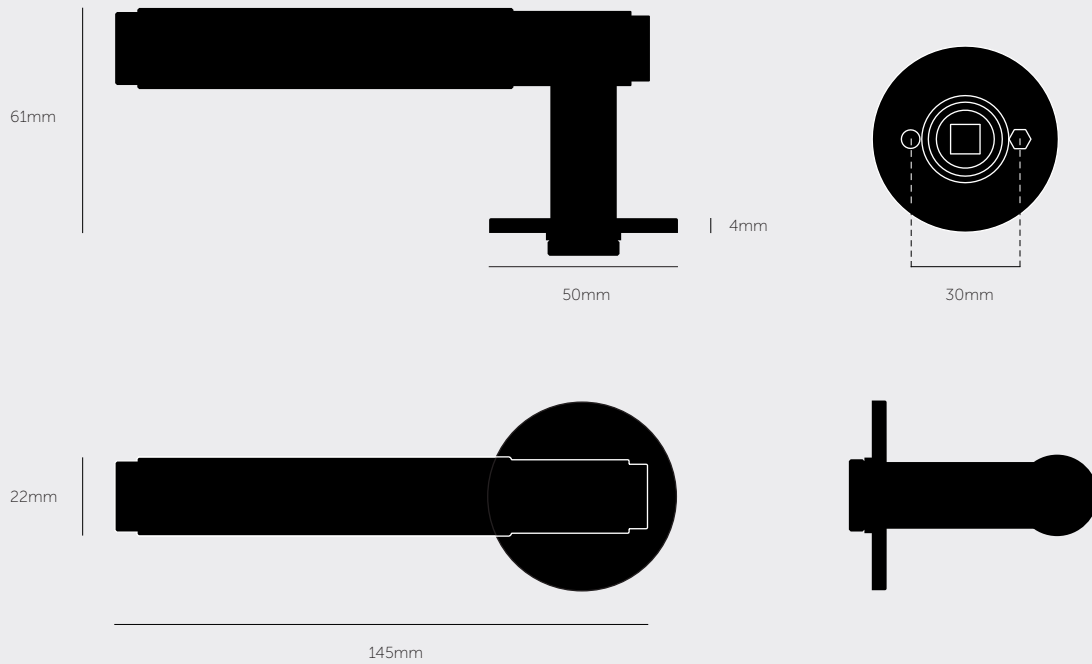

[type. **UNSPRUNG.**]

[info. **MEASUREMENTS.**]

[info. **SPECIFICATIONS.**]

A pair of solid metal door handles, with an 4 mm thick unsprung* rose. Designed for use with Swedish & parts of Scandinavia (centre distance 30 mm) specific latches. Compatible with either tubular latches or mortise locks. Suitable for interior doors only. Our door lever handle sets have not been tested using split spindles.

Fits doors of thicknesses: minimum 35mm to maximum 54 mm (with supplied fixings**).

*Please ensure that your door latch is heavily sprung and does not require assistance to spring the door handle back to the original position.

**For thicker doors, longer through bolts and a longer spindle will need to be sourced.

[info. **FINISH & SKU NUMBERS.**]

[finish.]

● Steel

● Brass

● Smoked Bronze

● Black

[sku.]

SW-LH-U-30-ST-A

SW-LH-U-30-BR-A

SW-LH-U-30-SM-A

SW-LH-U-30-BL-A

[info. **CARE INSTRUCTIONS.**]

Wipe with damp cloth with no loose hairs, avoid using any chemicals. Please note all finishes are prone to aging.

[info. **INCLUDED.**]

---

1 x pair of Unsprung Door Handles

2 x M4 x 35 mm Through Bolts

1 x 8 mm x 8 mm x 100 mm Square Spindle

[please. **NOTE.**]

DISCLAIMER: Always consult a trade professional when installing these door knobs. Buster + Punch is not responsible for the usage or feasibility of installation requirements. This product is not suitable for damp or wet environments.