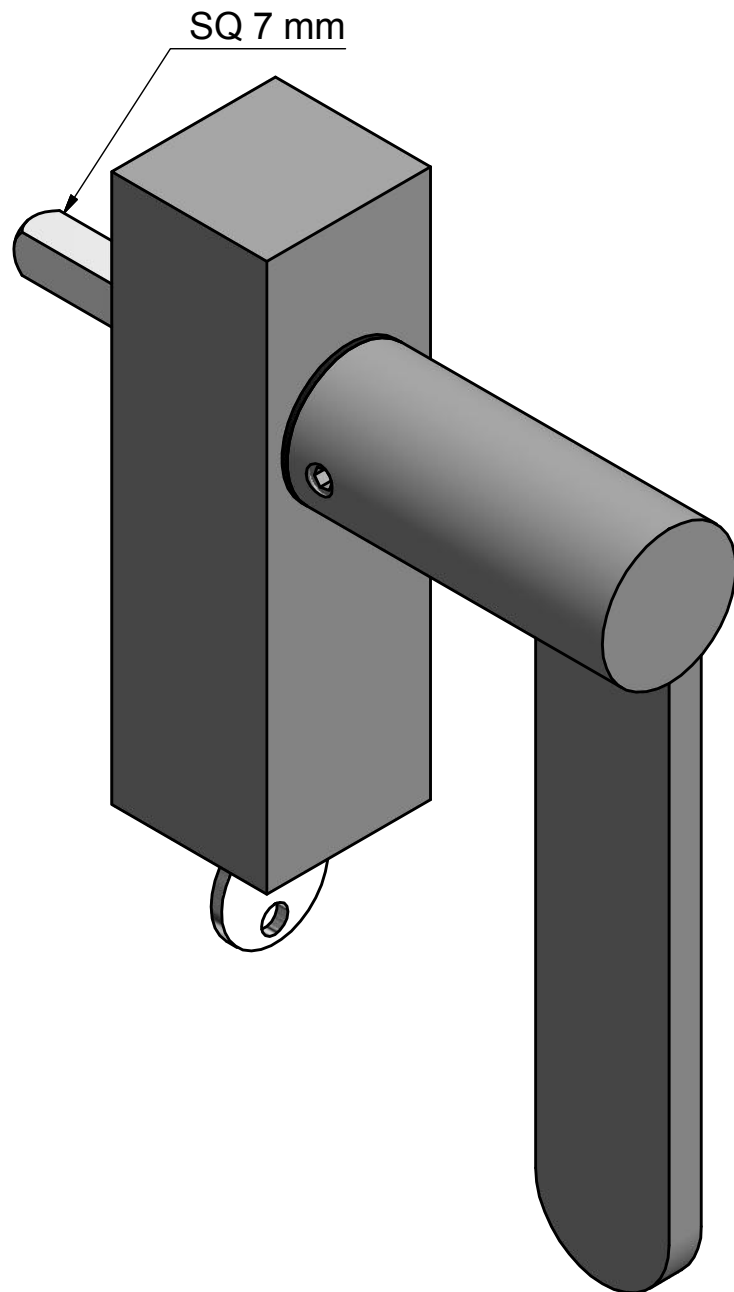

TENSE BB102-DKLOCK

locking tilt and turn
window handle
stainless steel

<h2>FORMANI®</h2>		Part number:	
		Description: TENSE BB102-DKLOCK	
Doc no.:	3303D022 TENSE BB102-DKLOCK V01.dwg	Format:	A3
Drawn by:	Christian Brimbois	Creation date:	8-1-2016
FORMANI HOLLAND B.V. EUROPALAAN 12 6199 AB MAASTRICHT-AIRPORT NL T +31 (0)43 308 90 00 INFO@FORMANI.COM FORMANI.COM			