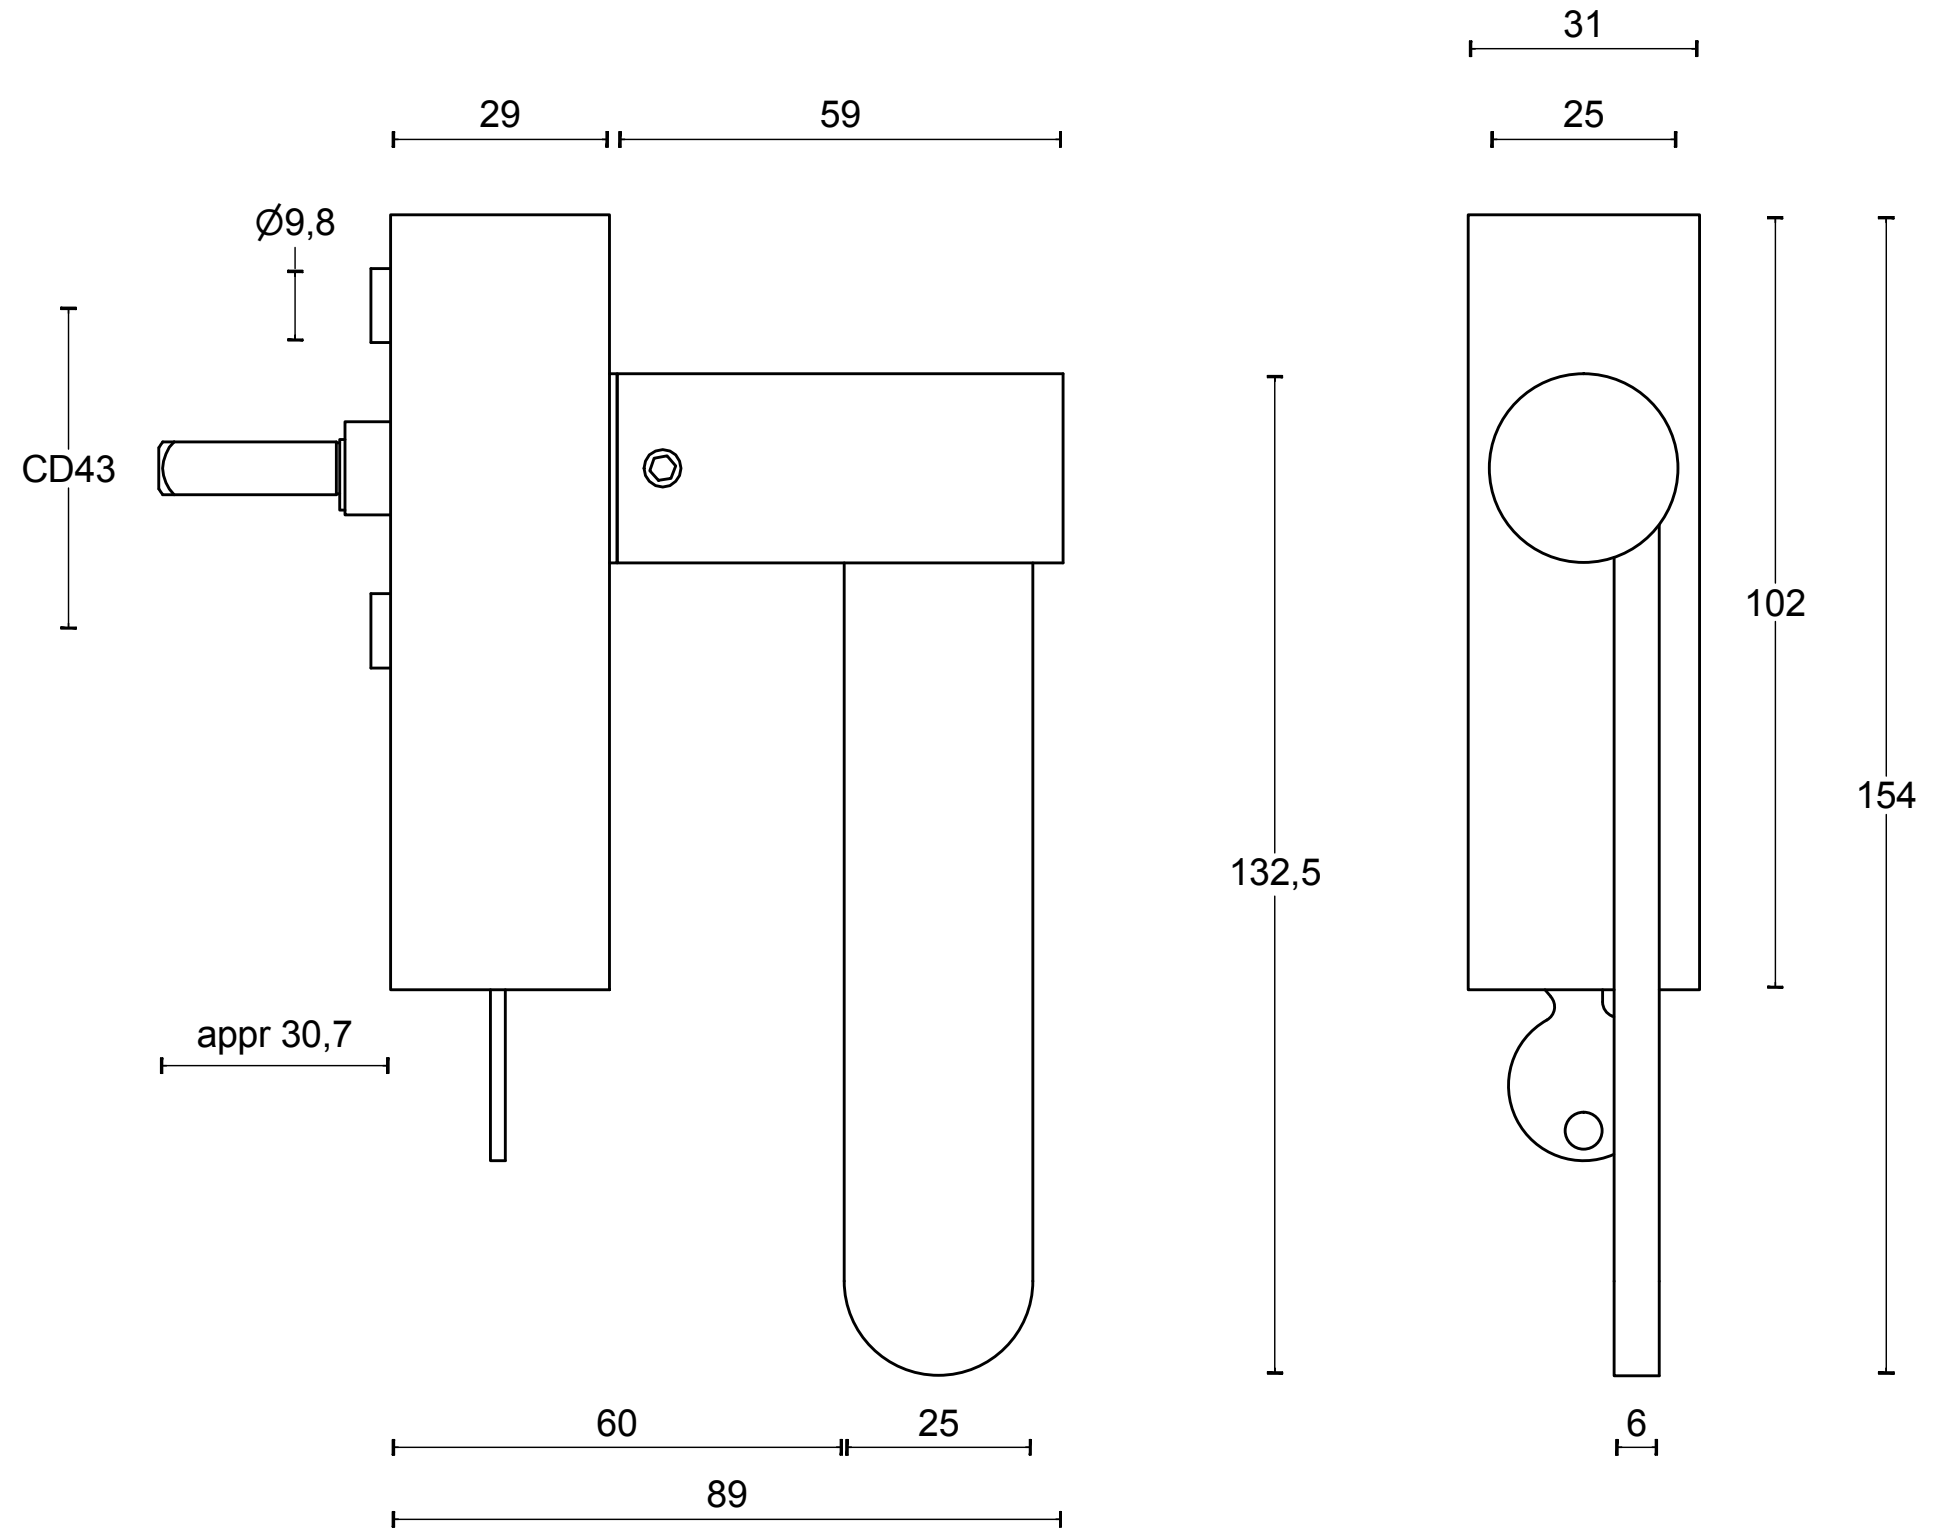

TENSE BB102-DKLOCK

locking tilt and turn
window handle
stainless steel

<h2>FORMANI®</h2>		Part number:	
		Description: TENSE BB102-DKLOCK	
Doc no.:	3303D022 TENSE BB102-DKLOCK V01.dwg	Format:	A3
Drawn by:	Christian Brimbois	Creation date:	8-1-2016
FORMANI HOLLAND B.V. EUROPALAAN 12 6199 AB MAASTRICHT-AIRPORT NL T +31 (0)43 308 90 00 INFO@FORMANI.COM FORMANI.COM			