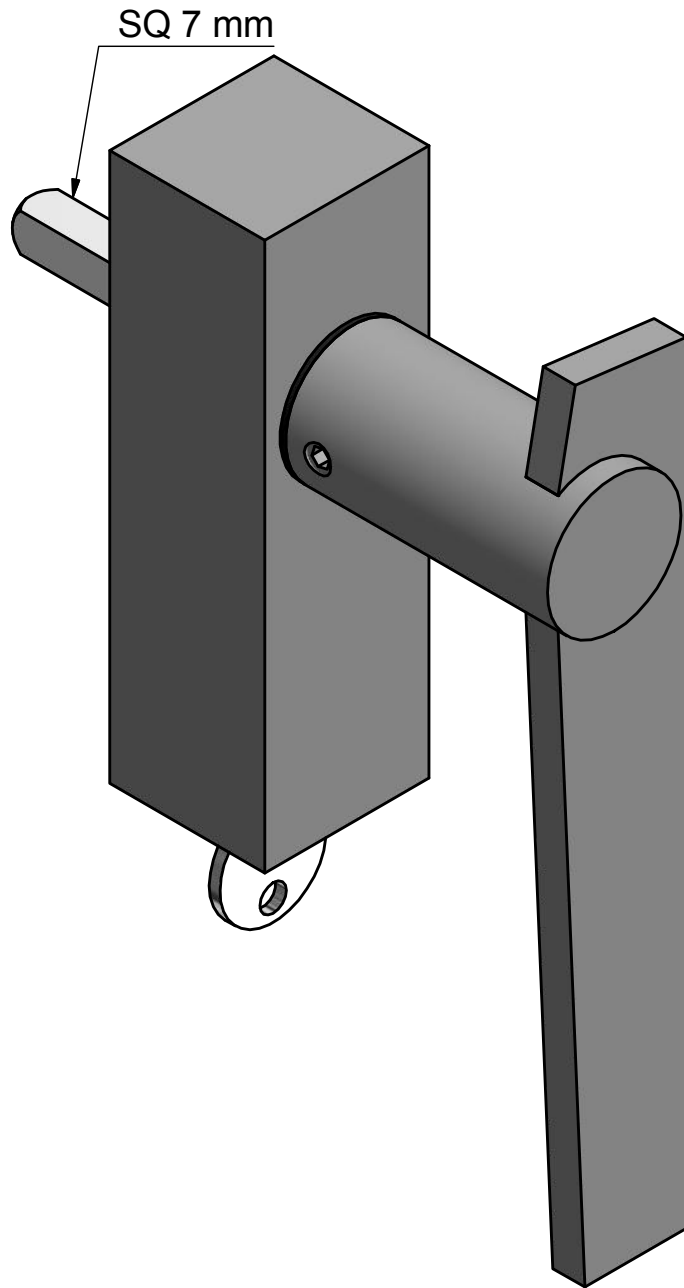

# TENSE BB101-DKLOCK

locking tilt and turn  
window handle  
stainless steel

<h2>FORMANI®</h2>		Part number:	
		Description:	
Doc no.:	3303D021 TENSE BB101-DKLOCK V01.dwg	<h2>TENSE BB101-DKLOCK</h2>	Format:
Drawn by:	Christian Brimbois		Creation date:
FORMANI HOLLAND B.V. EUROPALAAN 12 6199 AB MAASTRICHT-AIRPORT NL T +31 (0)43 308 90 00 INFO@FORMANI.COM FORMANI.COM		<h2>A3</h2>	