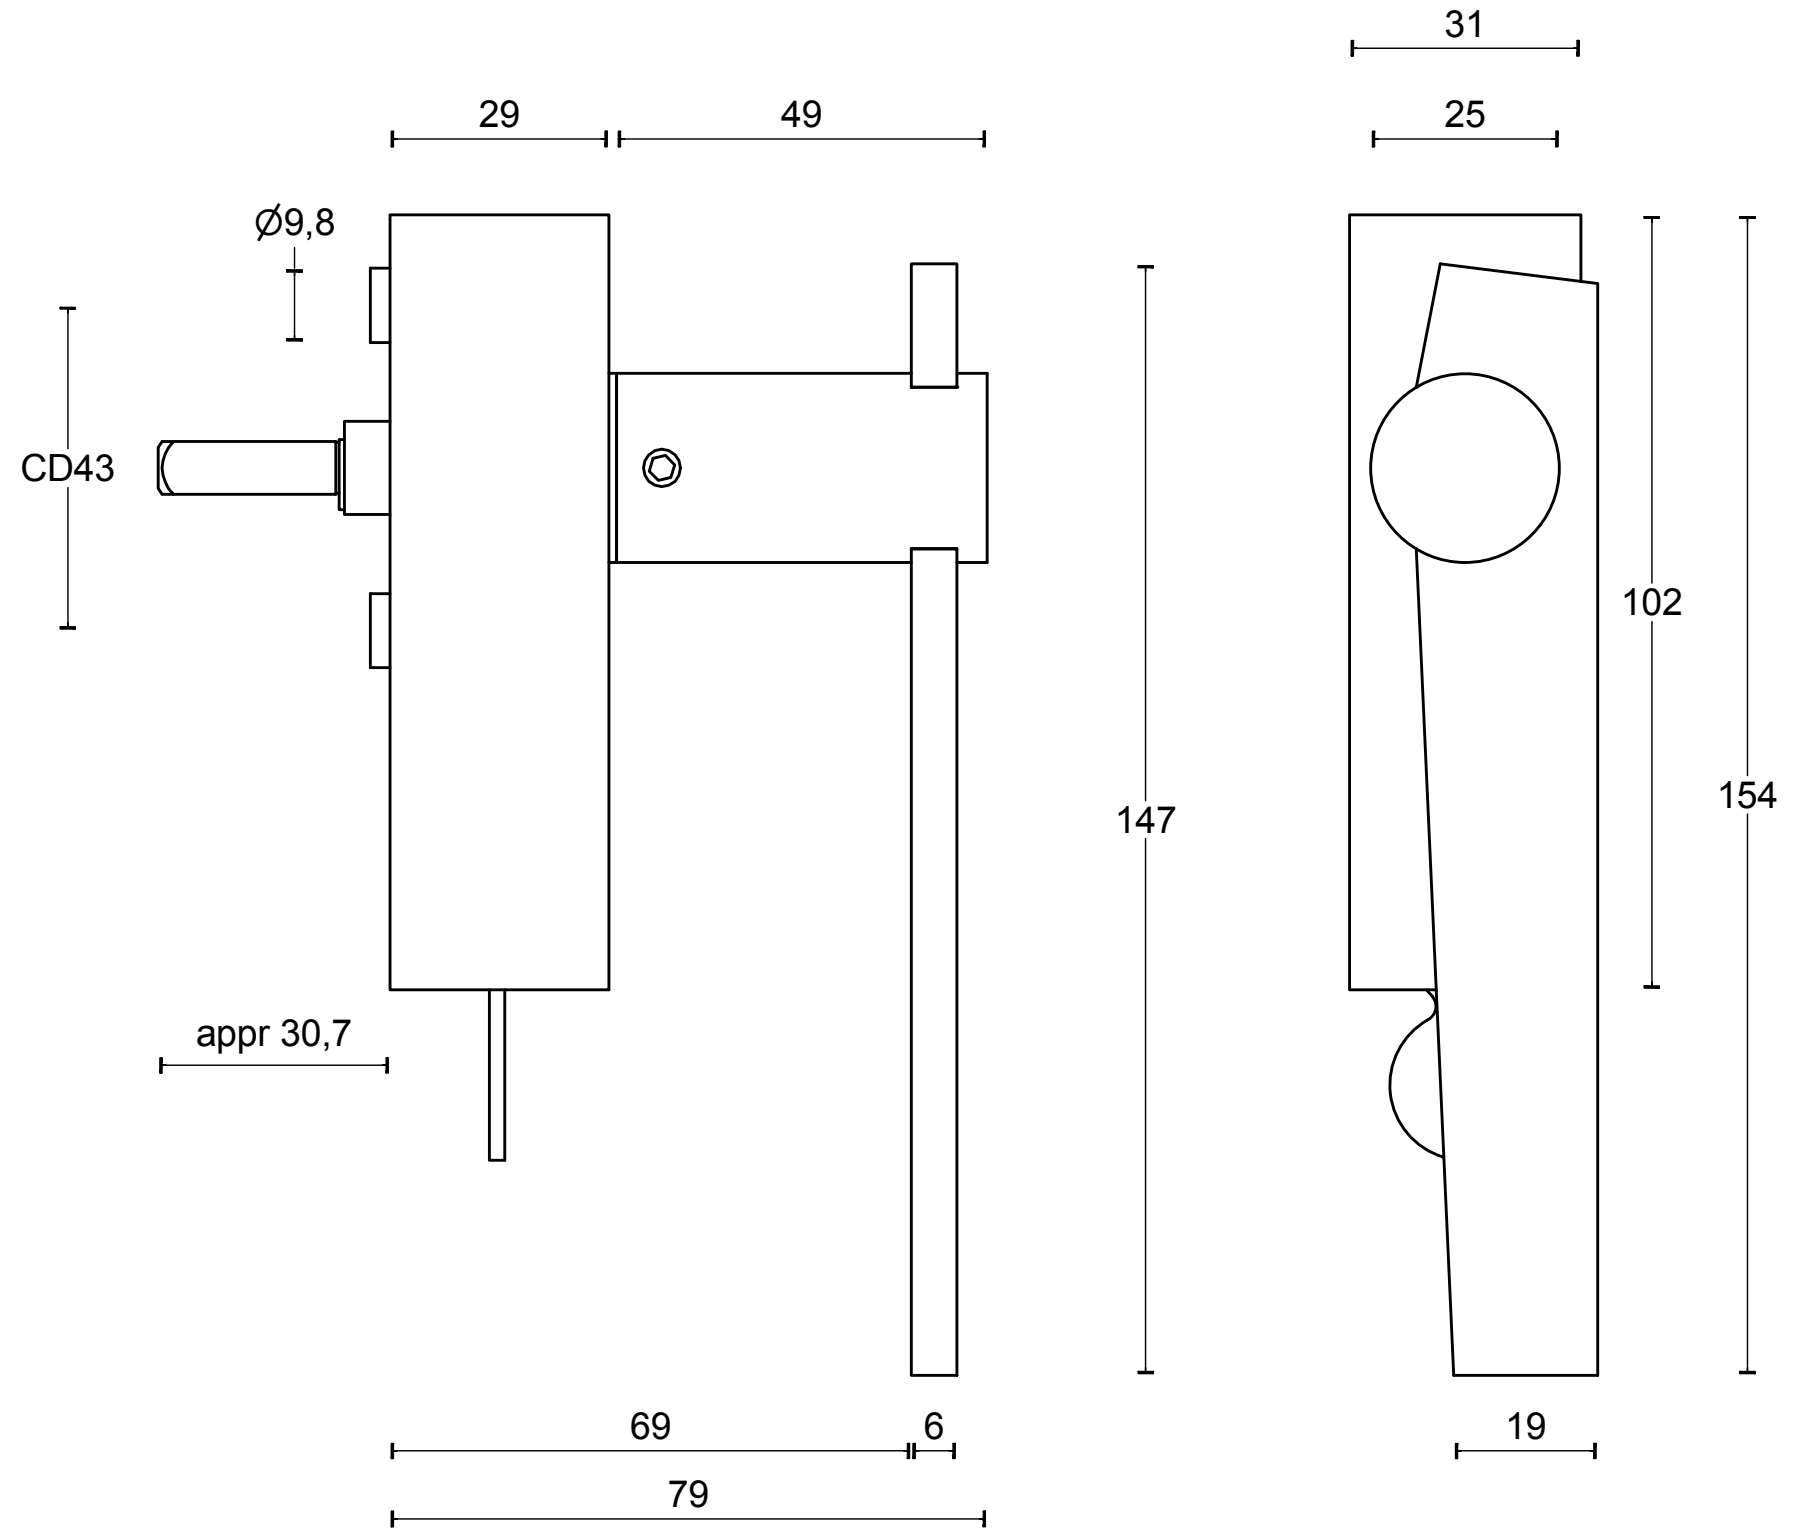

# TENSE BB101-DKLOCK

locking tilt and turn  
window handle  
stainless steel

<h2>FORMANI®</h2>		Part number:	
		Description:	
Doc no.:	3303D021 TENSE BB101-DKLOCK V01.dwg	<h2>TENSE BB101-DKLOCK</h2>	Format:
Drawn by:	Christian Brimbois		Creation date:
FORMANI HOLLAND B.V. EUROPALAAN 12 6199 AB MAASTRICHT-AIRPORT NL T +31 (0)43 308 90 00 INFO@FORMANI.COM FORMANI.COM		<h2>A3</h2>	