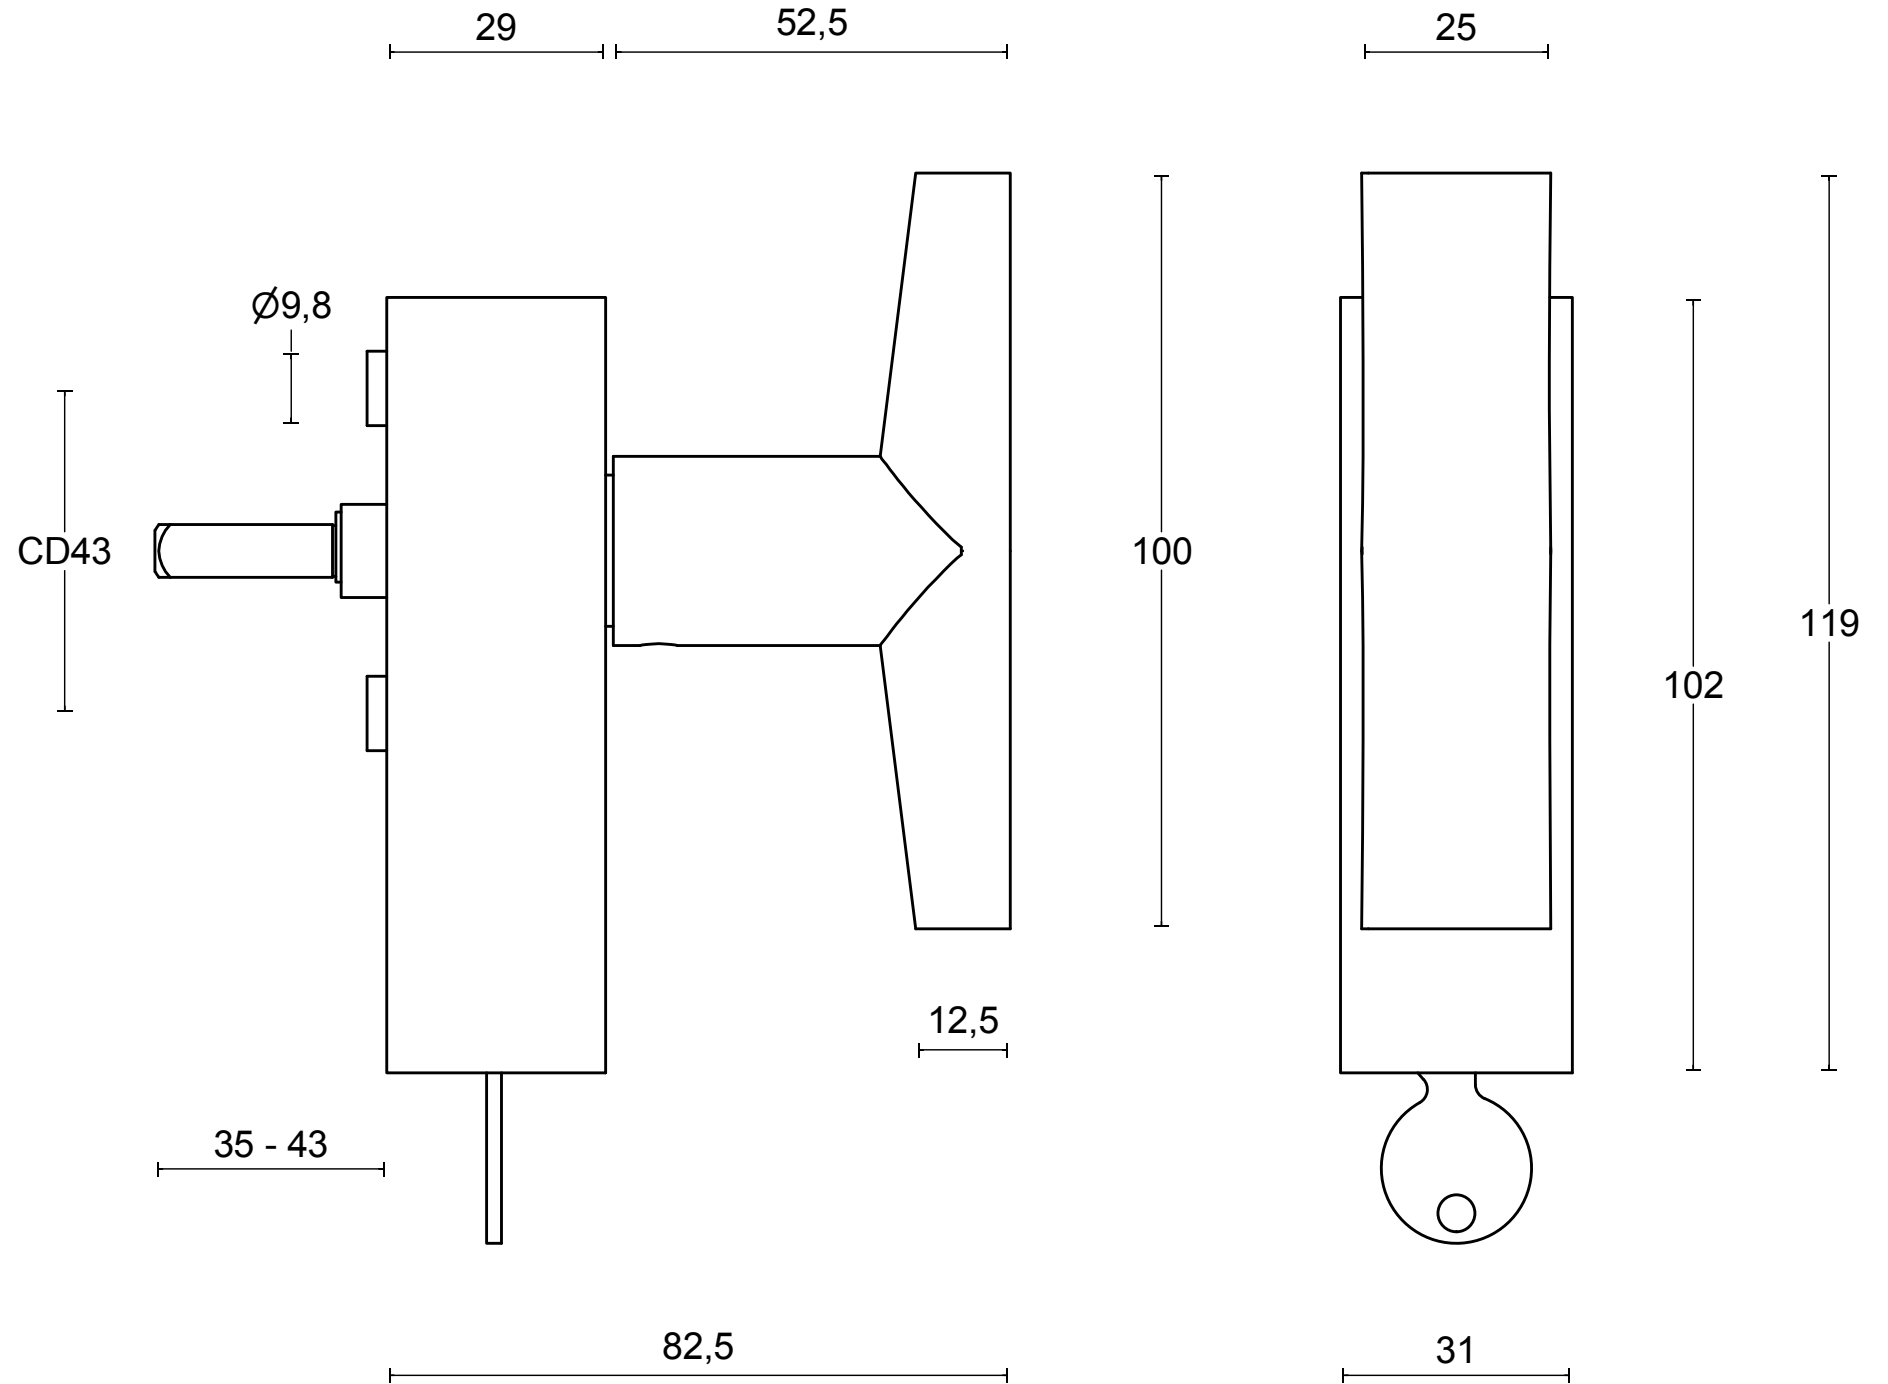

PBI103-DKLOCK

locking tilt and turn
window handle
stainless steel

<h1>FORMANI®</h1>		Part number:	
		<h2>PBI103-DKLOCK</h2>	
Doc no.: 3603D023 PBI103DKLOCK V02.dwg	Drawn by: Christian Brimbois		
			<h1>A3</h1>
FORMANI HOLLAND B.V. EUROPALAAN 12 6199 AB MAASTRICHT-AIRPORT NL T +31 (0)43 308 90 00 INFO@FORMANI.COM FORMANI.COM			