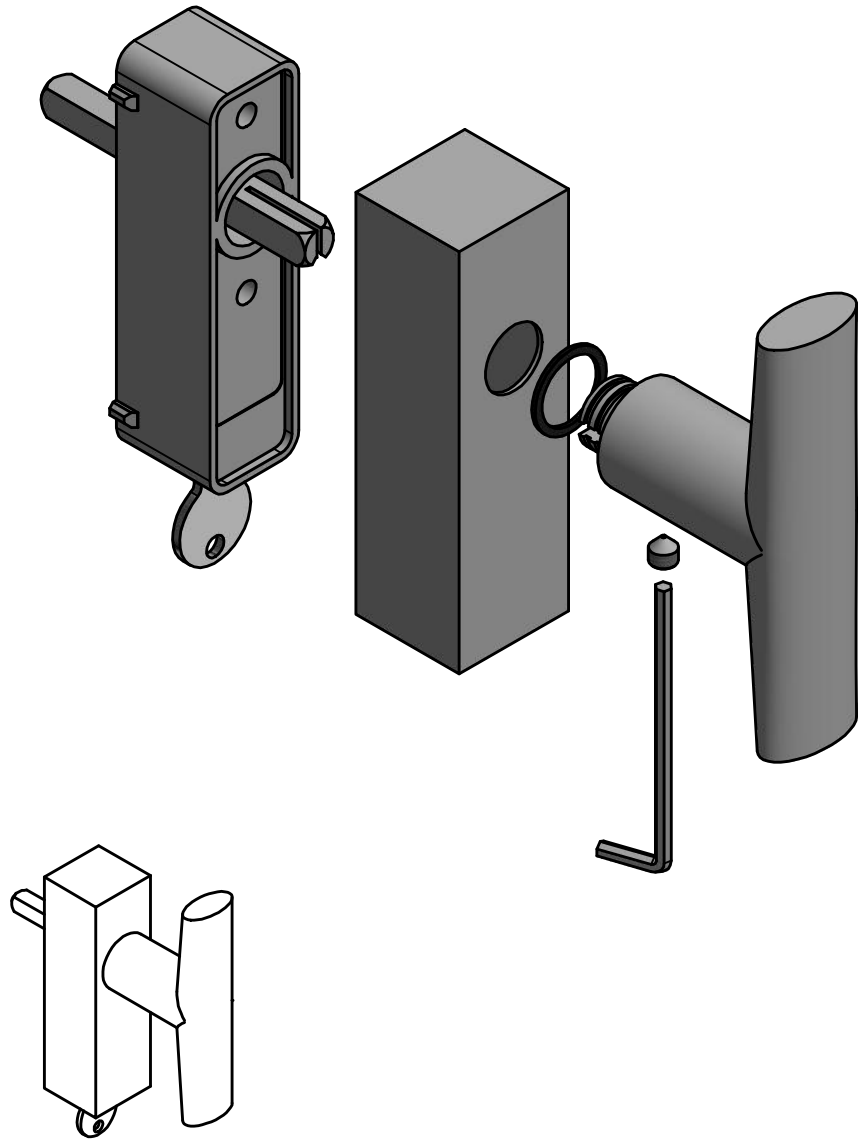

PBI103-DKLOCK

locking tilt and turn
window handle
stainless steel

<h1>FORMANI®</h1>		Part number:	
		<h2>PBI103-DKLOCK</h2>	
Doc no.: 3603D023 PBI103DKLOCK V02.dwg	Drawn by: Christian Brimbois		
			<h1>A3</h1>
FORMANI HOLLAND B.V. EUROPALAAN 12 6199 AB MAASTRICHT-AIRPORT NL T +31 (0)43 308 90 00 INFO@FORMANI.COM FORMANI.COM			