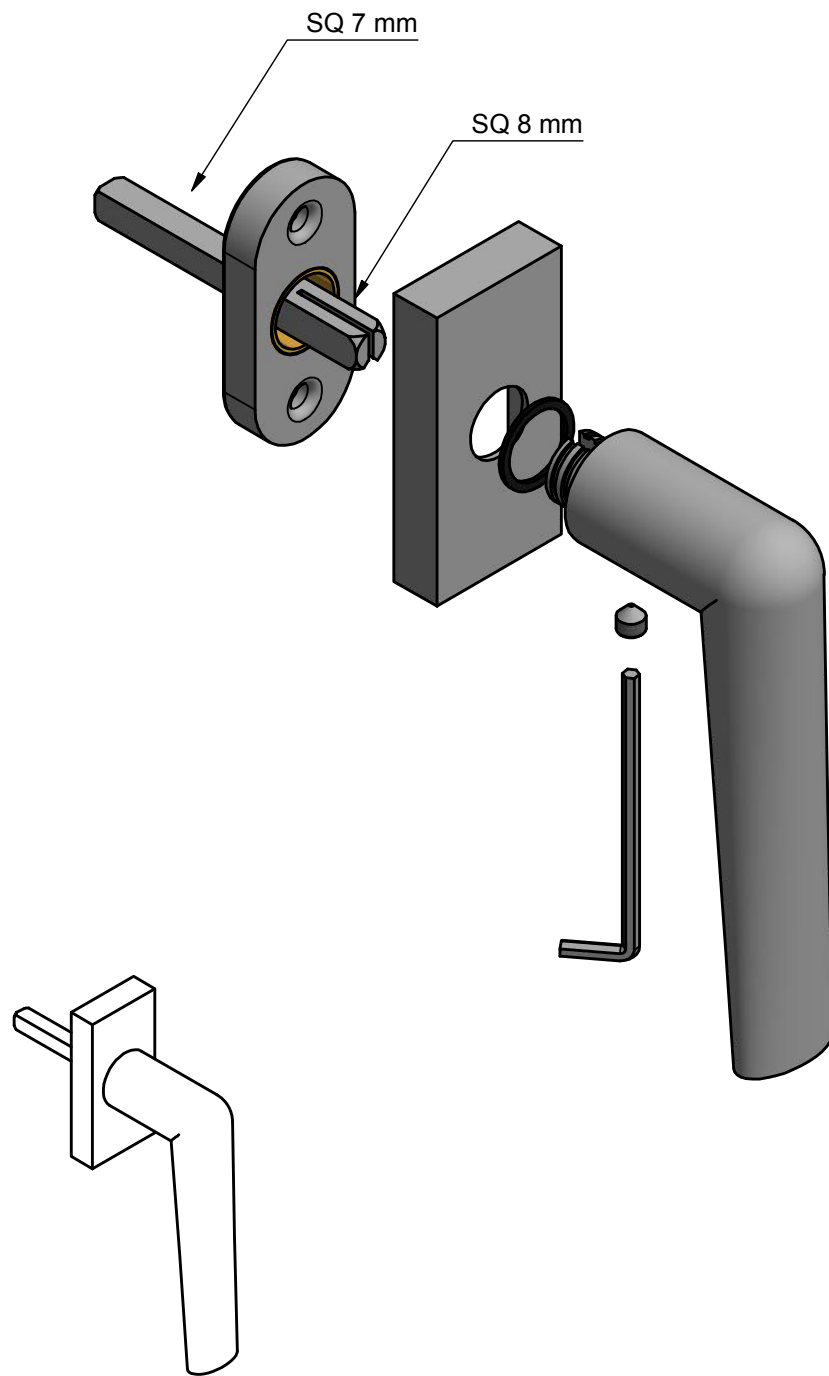

PBI102-DK

non-locking tilt and turn
window handle
stainless steel

| | | | | |
|---|--|--------------------------|--|-----------|
| FORMANI [®] | | Part number: | | |
| | | PBI102-DK | | |
| Doc no.: 3603D003 PBI102DK V02.dwg | | | | Format: |
| Drawn by: Christian Brimbois | | Creation date: 12-2-2019 | | A3 |
| FORMANI HOLLAND B.V. EUROPALAAN 12 6199 AB MAASTRICHT-AIRPORT NL T +31 (0)43 308 90 00 INFO@FORMANI.COM FORMANI.COM | | | | |