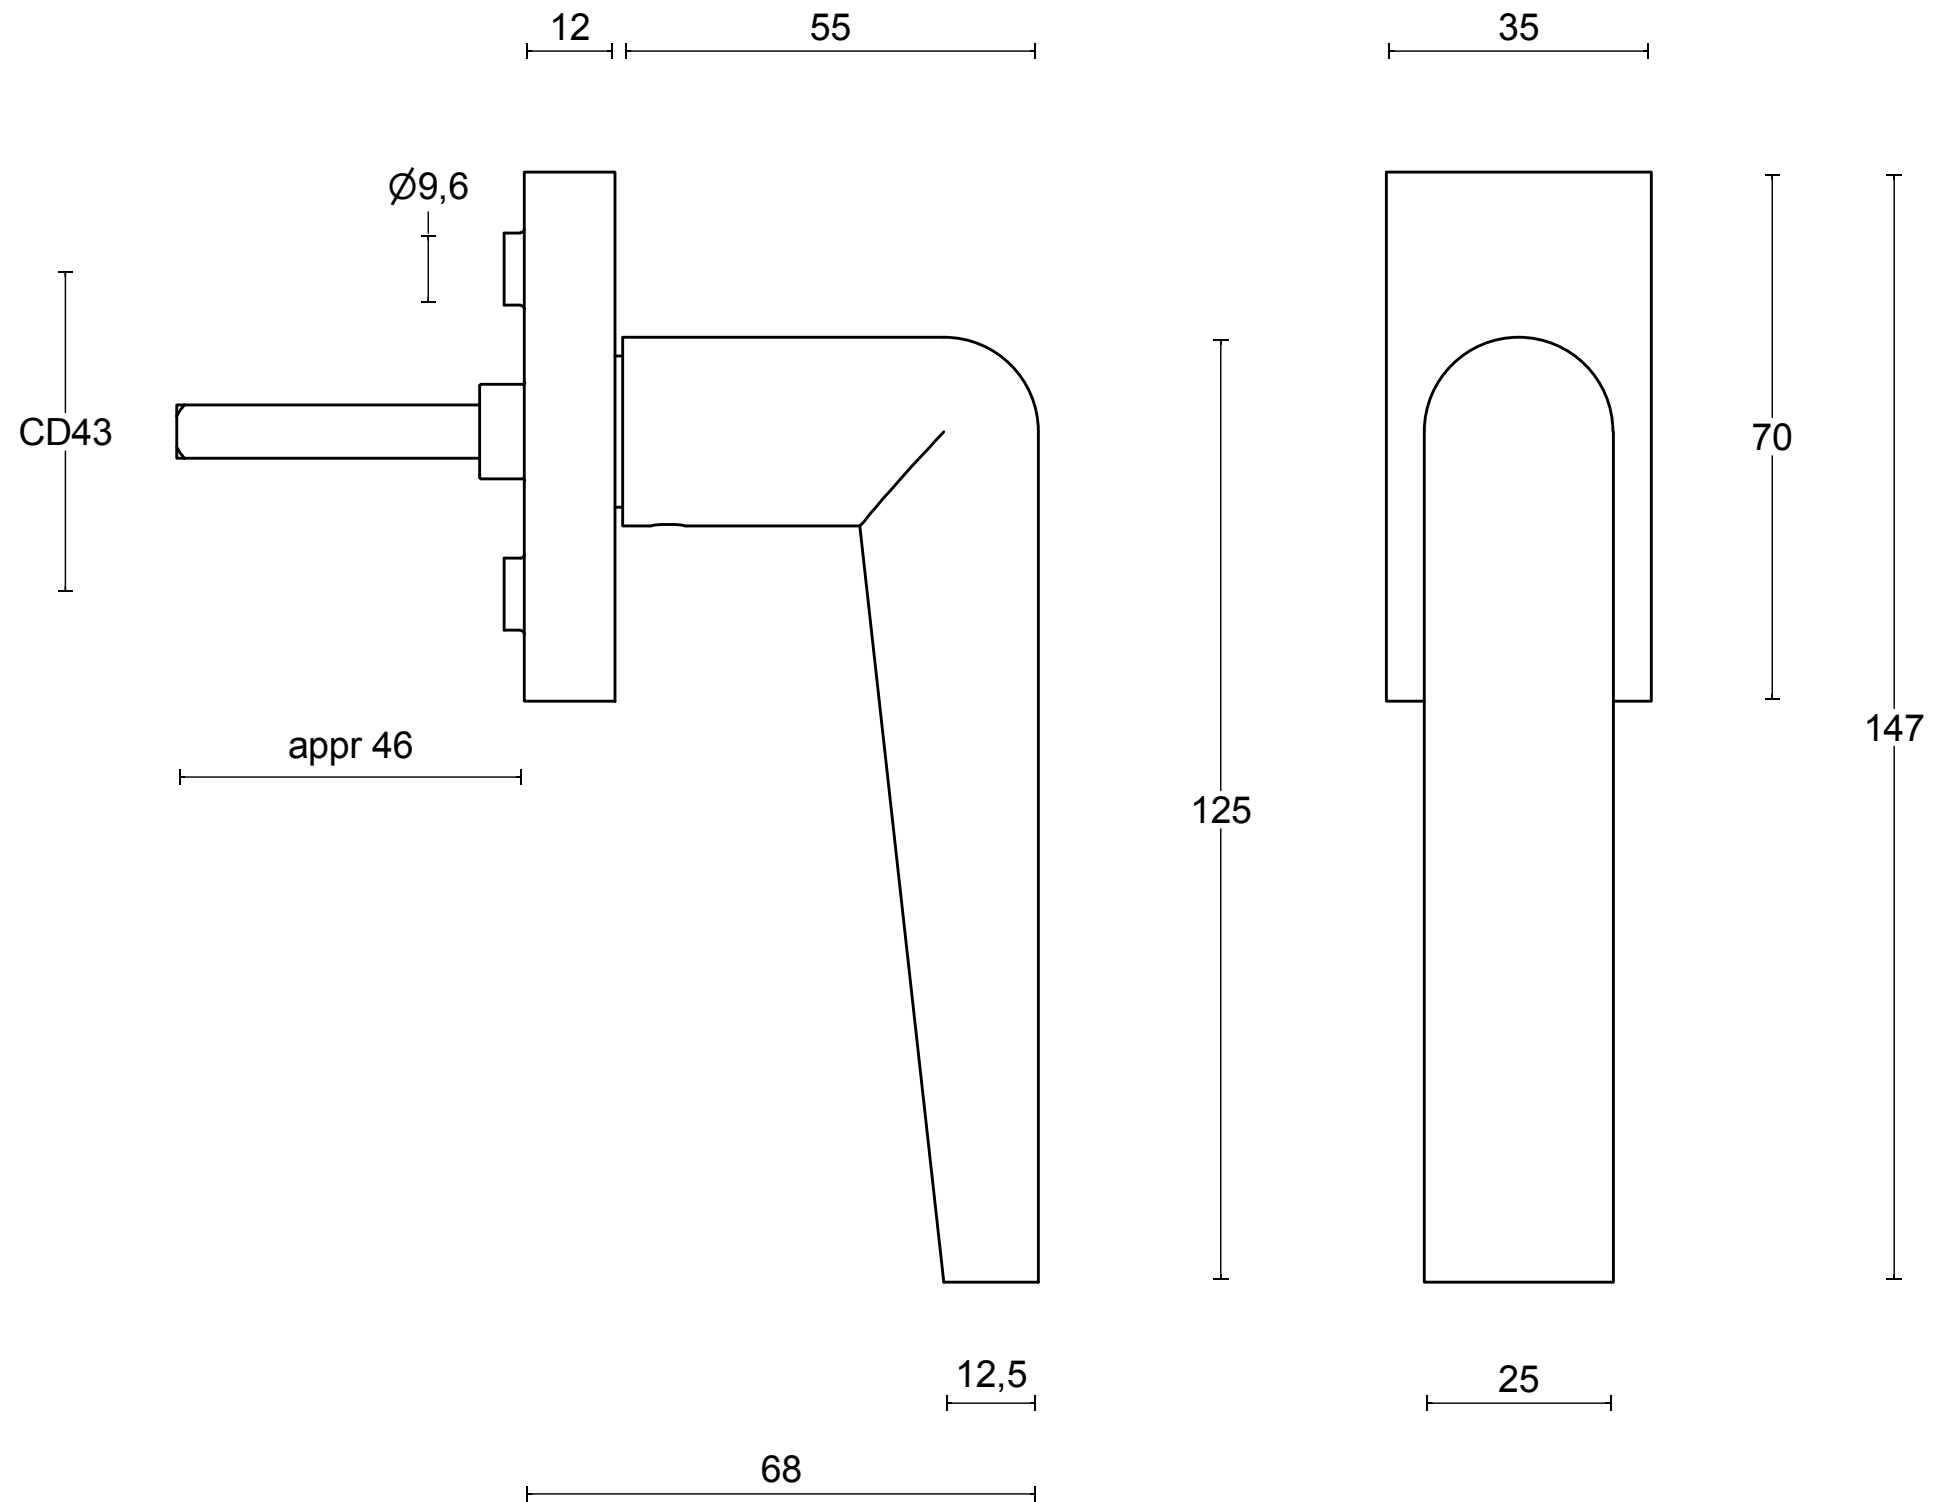

PBI102-DK

non-locking tilt and turn
window handle
stainless steel

| | | | | |
|---|--|--------------------------|--|-----------|
| FORMANI [®] | | Part number: | | |
| | | PBI102-DK | | |
| Doc no.: 3603D003 PBI102DK V02.dwg | | | | Format: |
| Drawn by: Christian Brimbois | | Creation date: 12-2-2019 | | A3 |
| FORMANI HOLLAND B.V. EUROPALAAN 12 6199 AB MAASTRICHT-AIRPORT NL T +31 (0)43 308 90 00 INFO@FORMANI.COM FORMANI.COM | | | | |