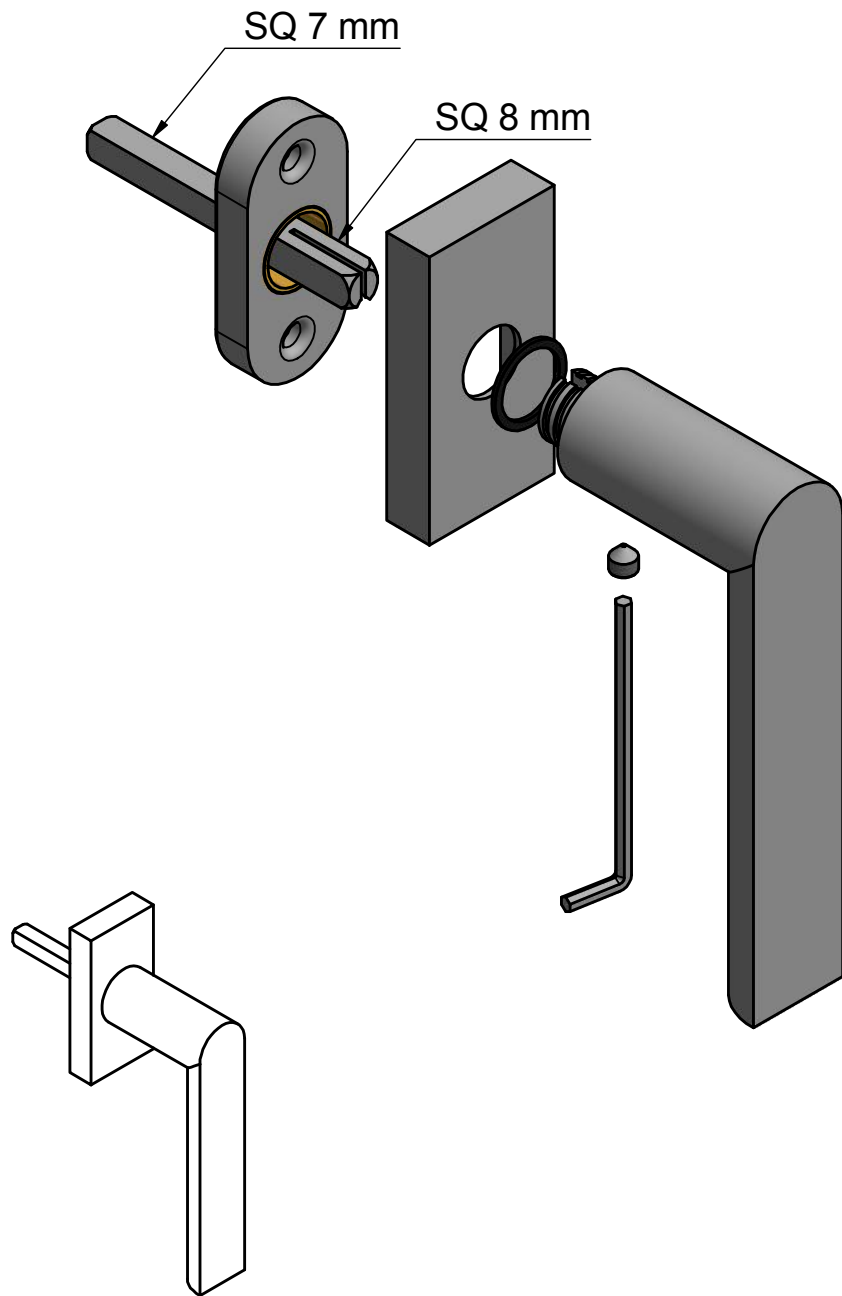

PBA101-DK

non-locking tilt and turn
window handle
stainless steel

<h1>FORMANI®</h1>		Part number:	
		<h2>PBA101-DK</h2>	
Doc no.: 3703D002 PBA101DK V01.dwg		<h1>A3</h1>	Format:
Drawn by: Christian Brimbois	Creation date: 8-10-2018		
<small>FORMANI HOLLAND B.V. EUROPALAAN 12 6199 AB MAASTRICHT-AIRPORT NL T +31 (0)43 308 90 00 INFO@FORMANI.COM FORMANI.COM</small>			