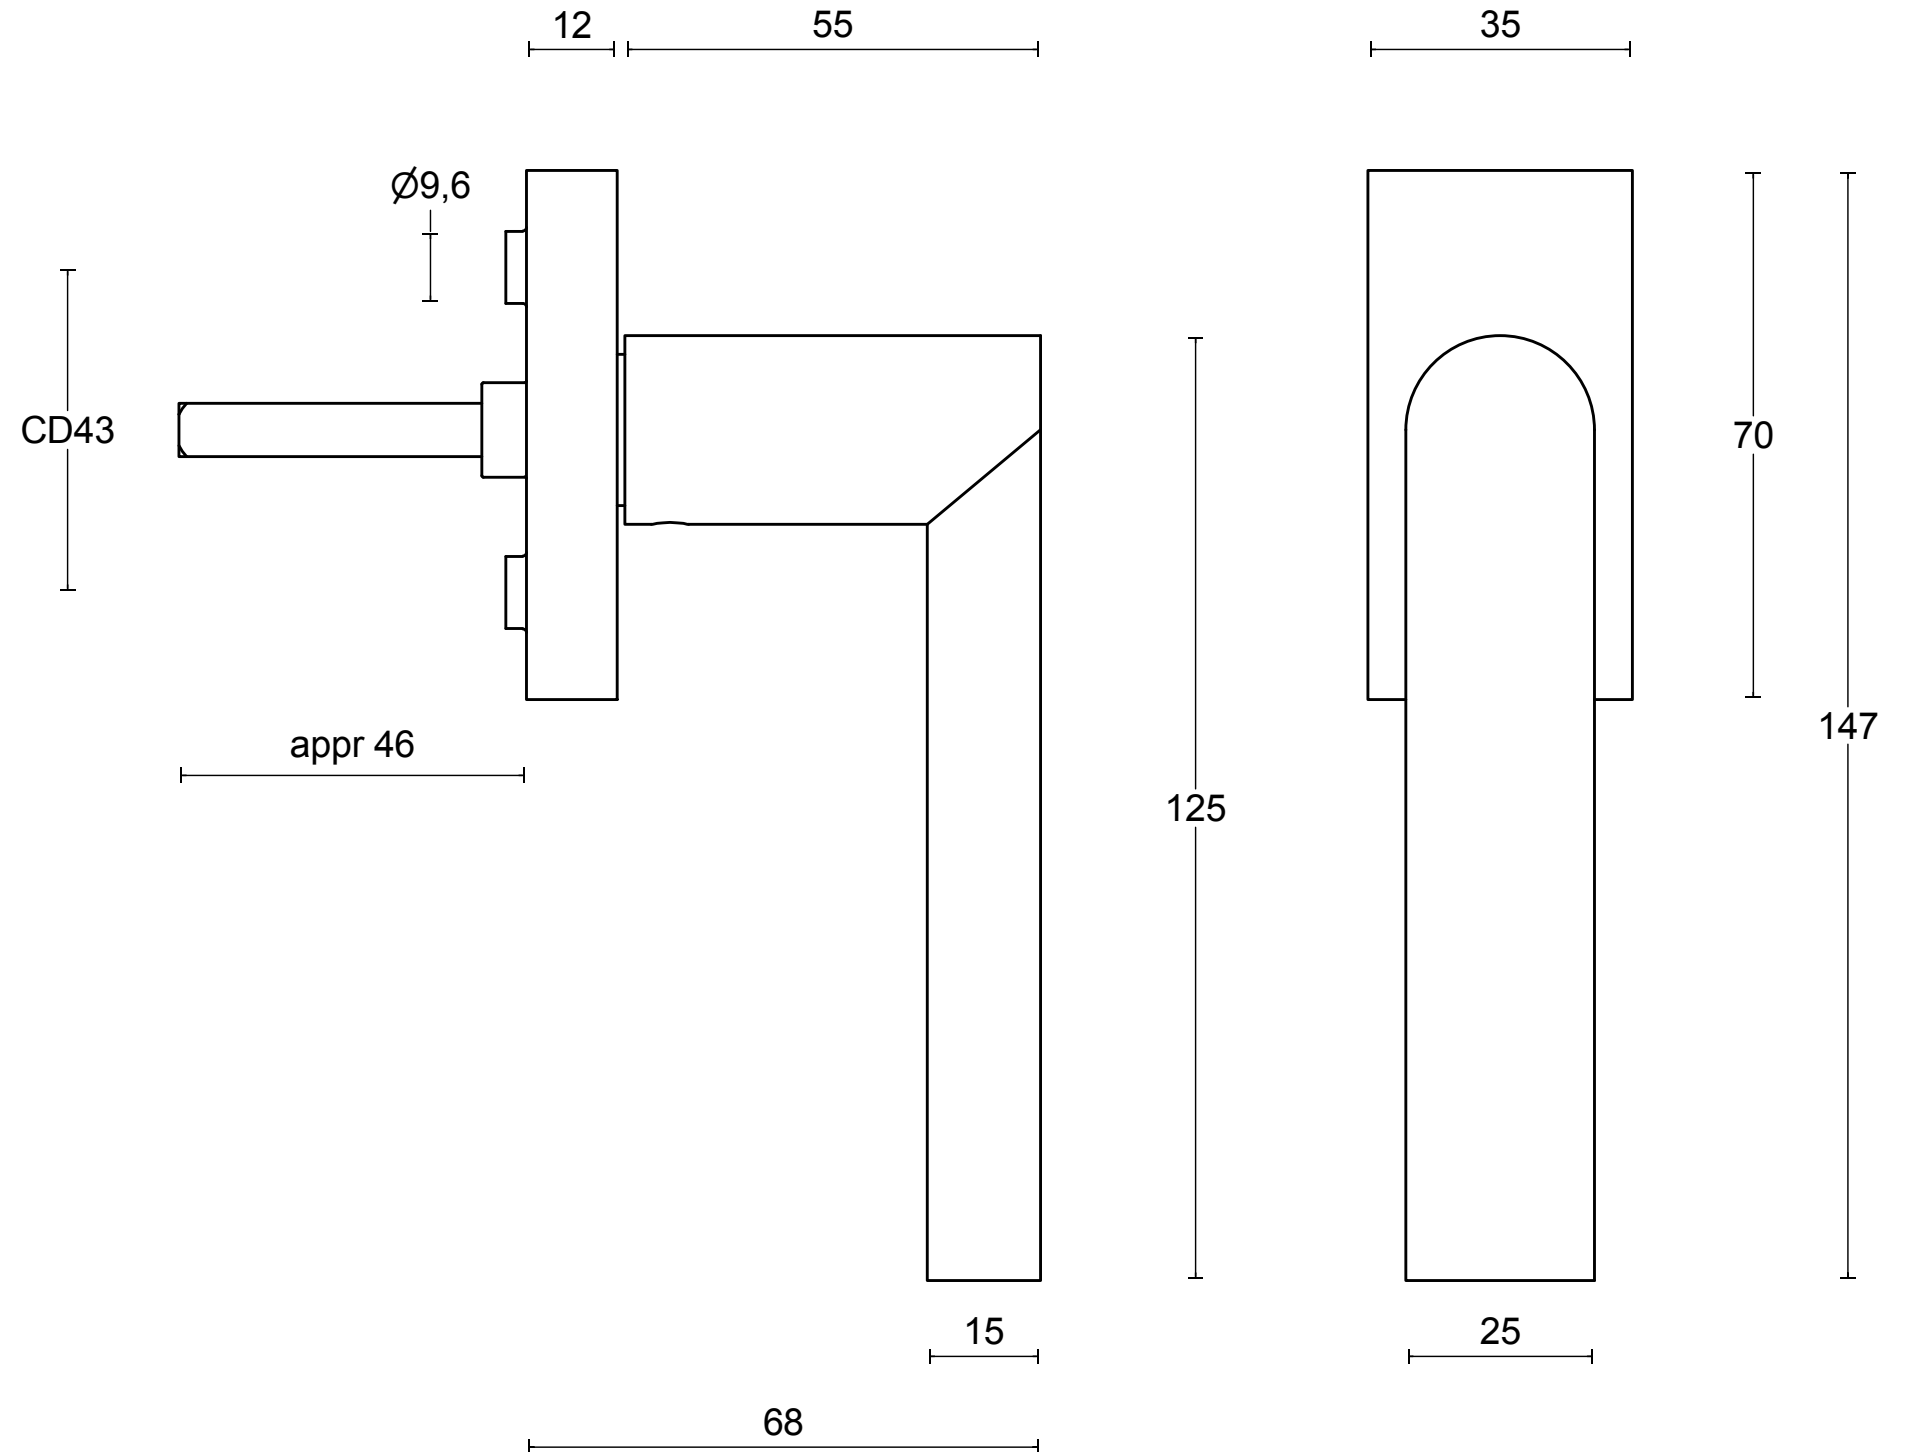

PBA101-DK

non-locking tilt and turn
window handle
stainless steel

<h1>FORMANI®</h1>		Part number:	
		<h2>PBA101-DK</h2>	
Doc no.: 3703D002 PBA101DK V01.dwg		<h1>A3</h1>	Format:
Drawn by: Christian Brimbois	Creation date: 8-10-2018		
<small>FORMANI HOLLAND B.V. EUROPALAAN 12 6199 AB MAASTRICHT-AIRPORT NL T +31 (0)43 308 90 00 INFO@FORMANI.COM FORMANI.COM</small>			