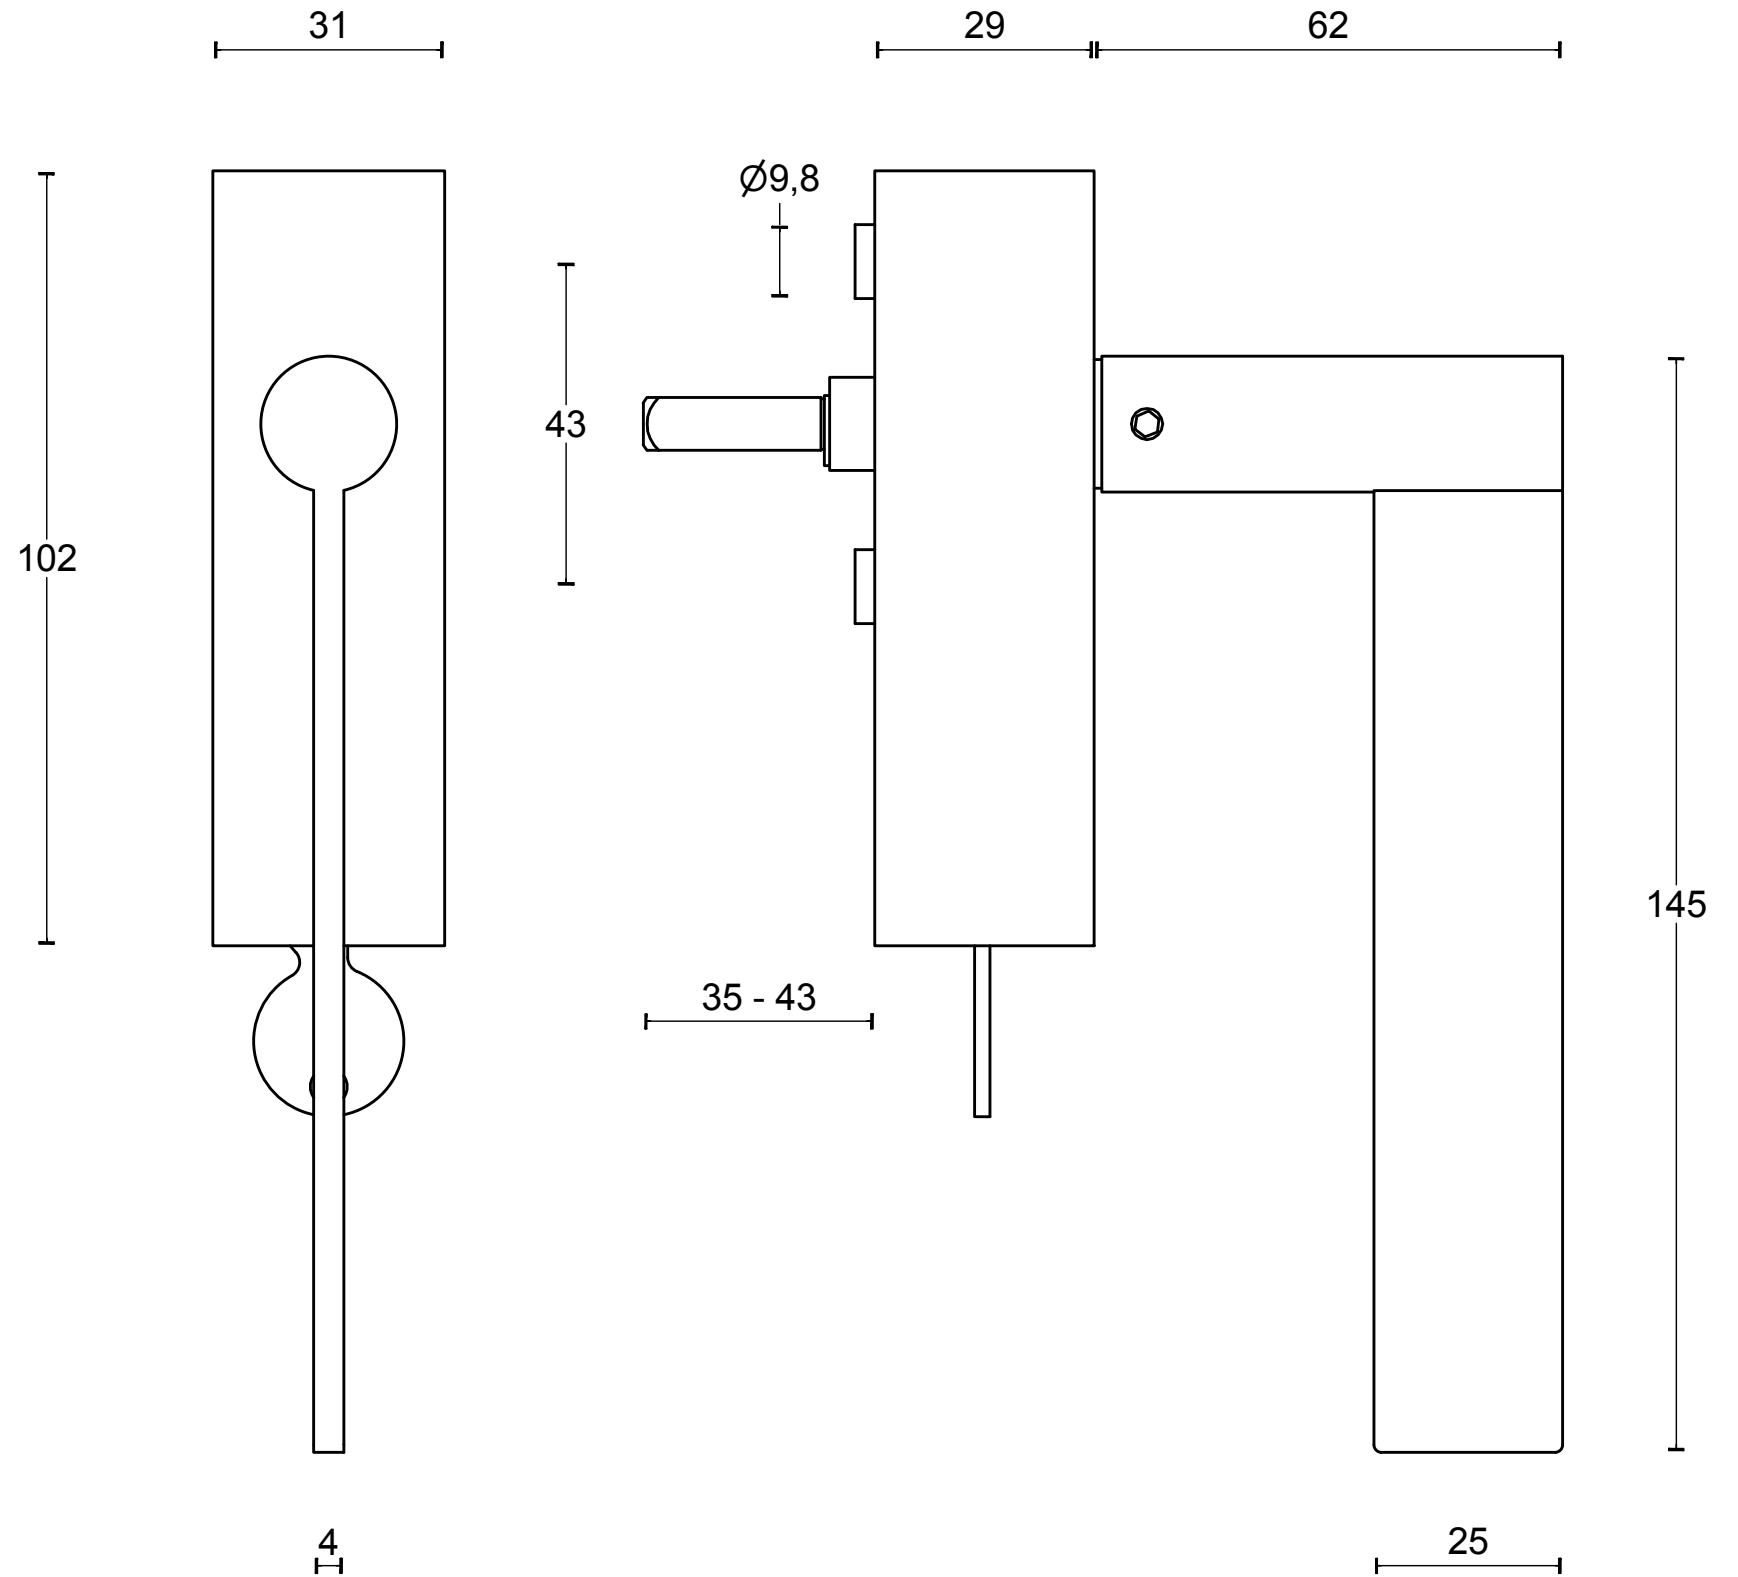

# EG-DKLOCK

locking tilt and turn  
window handle  
stainless steel

<b>FORMANI<sup>®</sup></b>		Part number:	
		Description:	
Doc no.:	1503D135 EG-DKLOCK V02.dwg	<b>EG-DKLOCK</b>	Format:
Drawn by:	Christian Brimbois		Creation date:
FORMANI HOLLAND B.V. EUROPALAAN 12 6199 AB MAASTRICHT-AIRPORT NL T +31 (0)43 308 90 00 INFO@FORMANI.COM FORMANI.COM		<b>A3</b>	