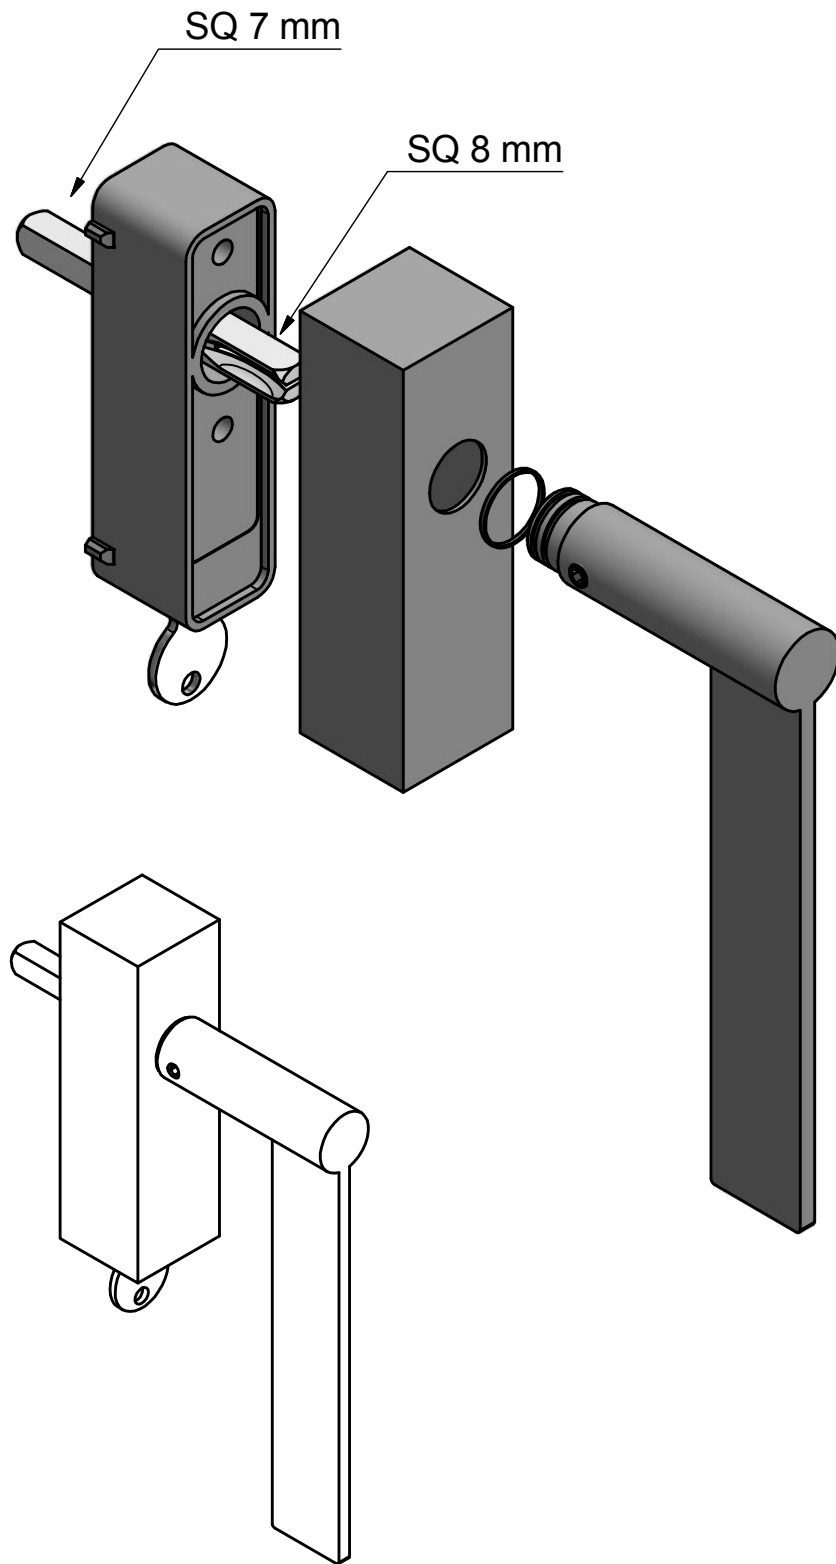

# EG-DKLOCK

locking tilt and turn  
window handle  
stainless steel

<b>FORMANI<sup>®</sup></b>		Part number:	
		Description:	
Doc no.:	1503D135 EG-DKLOCK V02.dwg	<b>EG-DKLOCK</b>	Format:
Drawn by:	Christian Brimbois		Creation date:
FORMANI HOLLAND B.V. EUROPALAAN 12 6199 AB MAASTRICHT-AIRPORT NL T +31 (0)43 308 90 00 INFO@FORMANI.COM FORMANI.COM		<b>A3</b>	