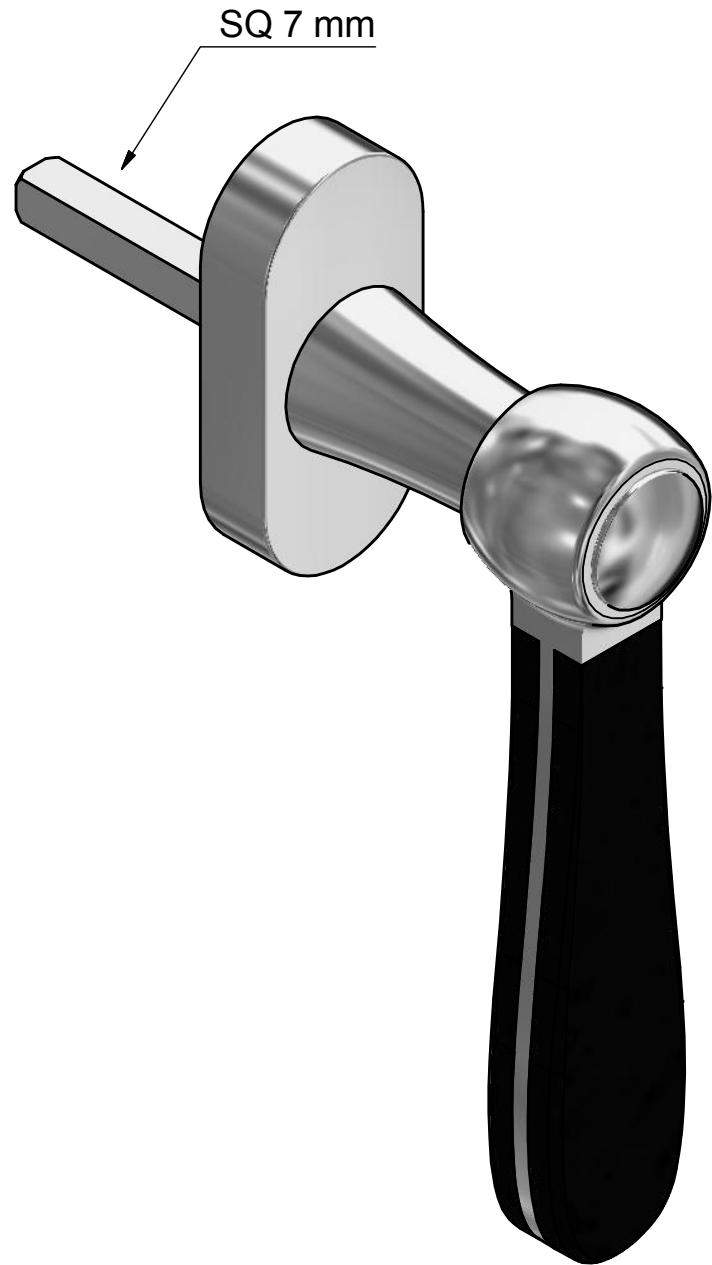

LZ100-DK-O

non-locking tilt and turn
window handle
stainless steel or brass

FORMANI [®]		Part number:	
		LZ100-DK-O	
Doc no.: 3403D001 LZ100-DK-O V01.dwg		Description:	Format:
Drawn by: Christian Brimbois	Creation date: 27-7-2016		A3
FORMANI HOLLAND B.V. EUROPALAAN 12 6199 AB MAASTRICHT-AIRPORT NL T +31 (0)43 308 90 00 INFO@FORMANI.COM FORMANI.COM			