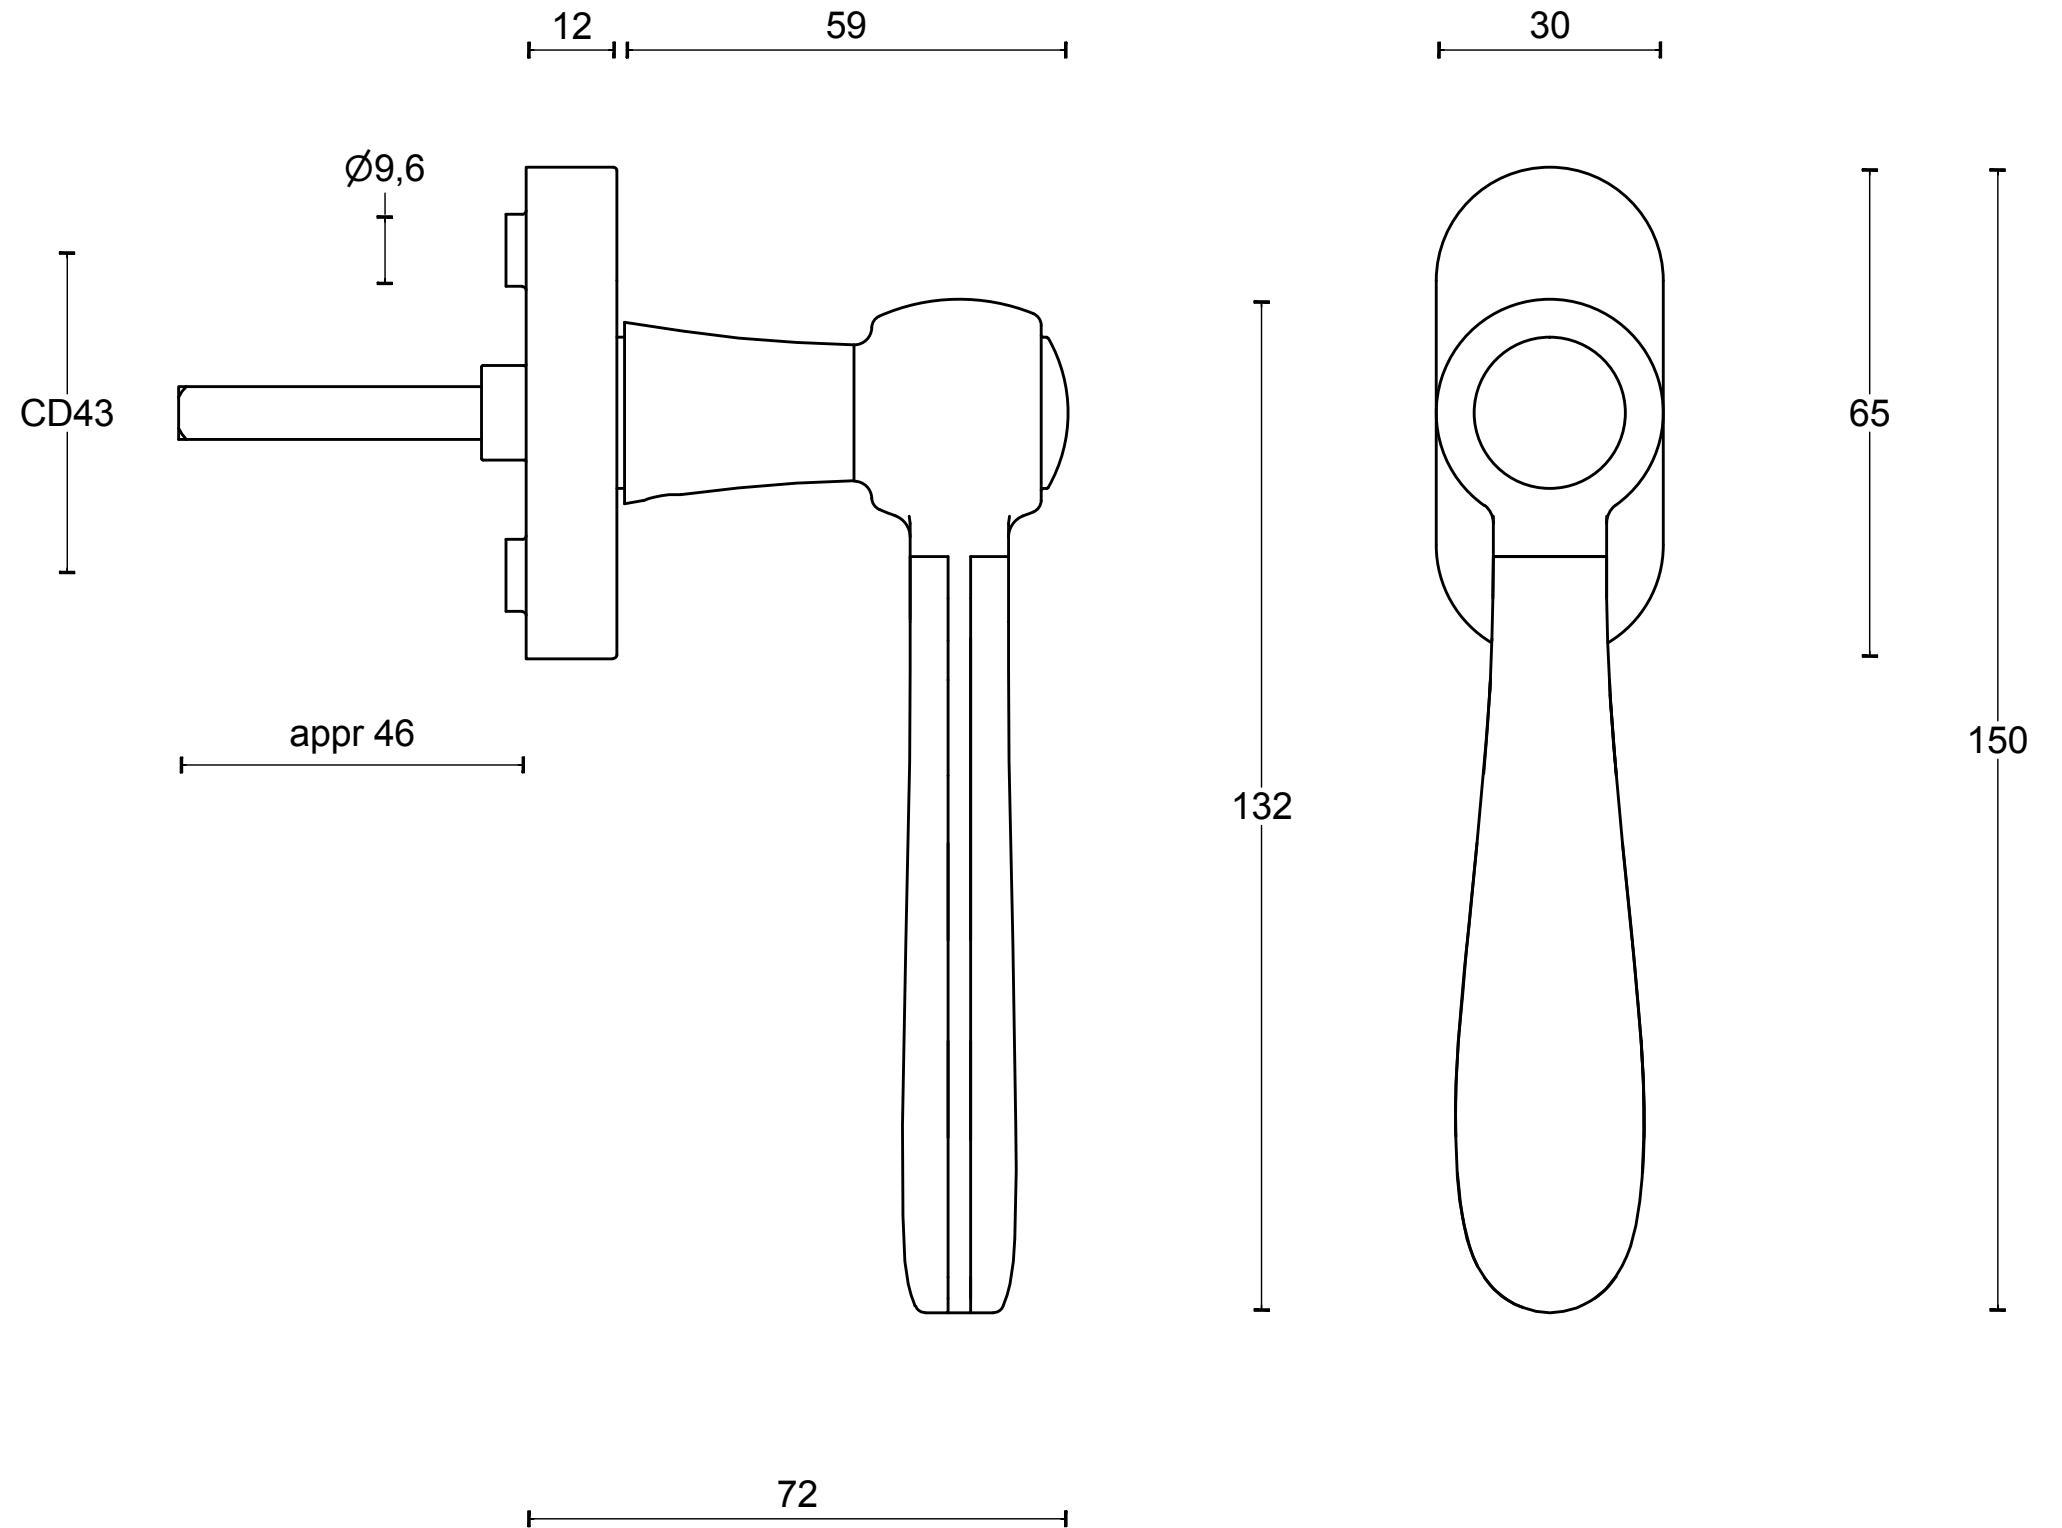

LZ100-DK-O

non-locking tilt and turn
window handle
stainless steel or brass

FORMANI [®]		Part number:	
		LZ100-DK-O	
Doc no.: 3403D001 LZ100-DK-O V01.dwg		Description:	Format:
Drawn by: Christian Brimbois	Creation date: 27-7-2016		A3
FORMANI HOLLAND B.V. EUROPALAAN 12 6199 AB MAASTRICHT-AIRPORT NL T +31 (0)43 308 90 00 INFO@FORMANI.COM FORMANI.COM			