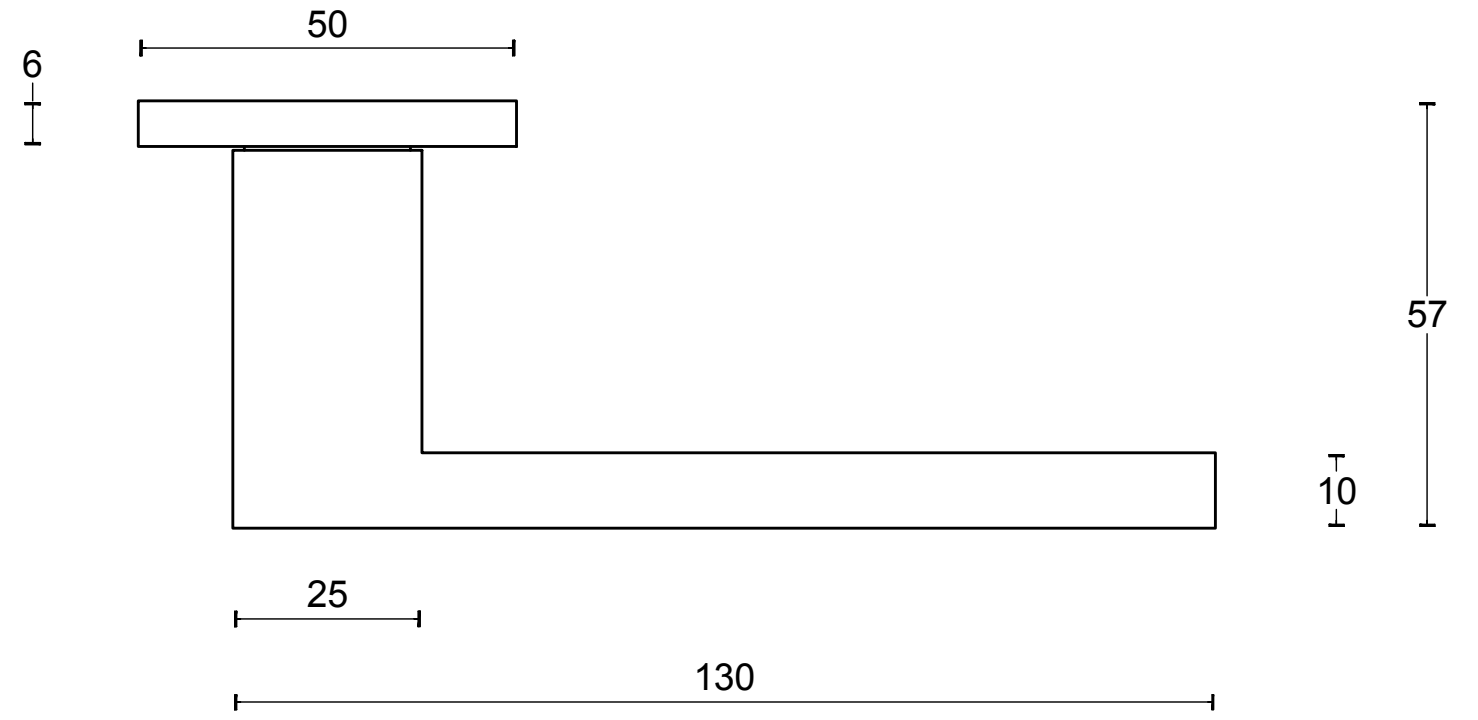

LSQIV-G

sprung lever handle on rose
stainless steel

FORMANI®		Part number:	
		Description:	
Doc no.:	2501D024 LSQIV-G V03.dwg	LSQIV-G	Format:
Drawn by:	Christian Brimbois		Creation date:
FORMANI HOLLAND B.V. EUROPALAAN 12 6199 AB MAASTRICHT-AIRPORT NL T +31 (0)43 308 90 00 INFO@FORMANI.COM FORMANI.COM		A3	