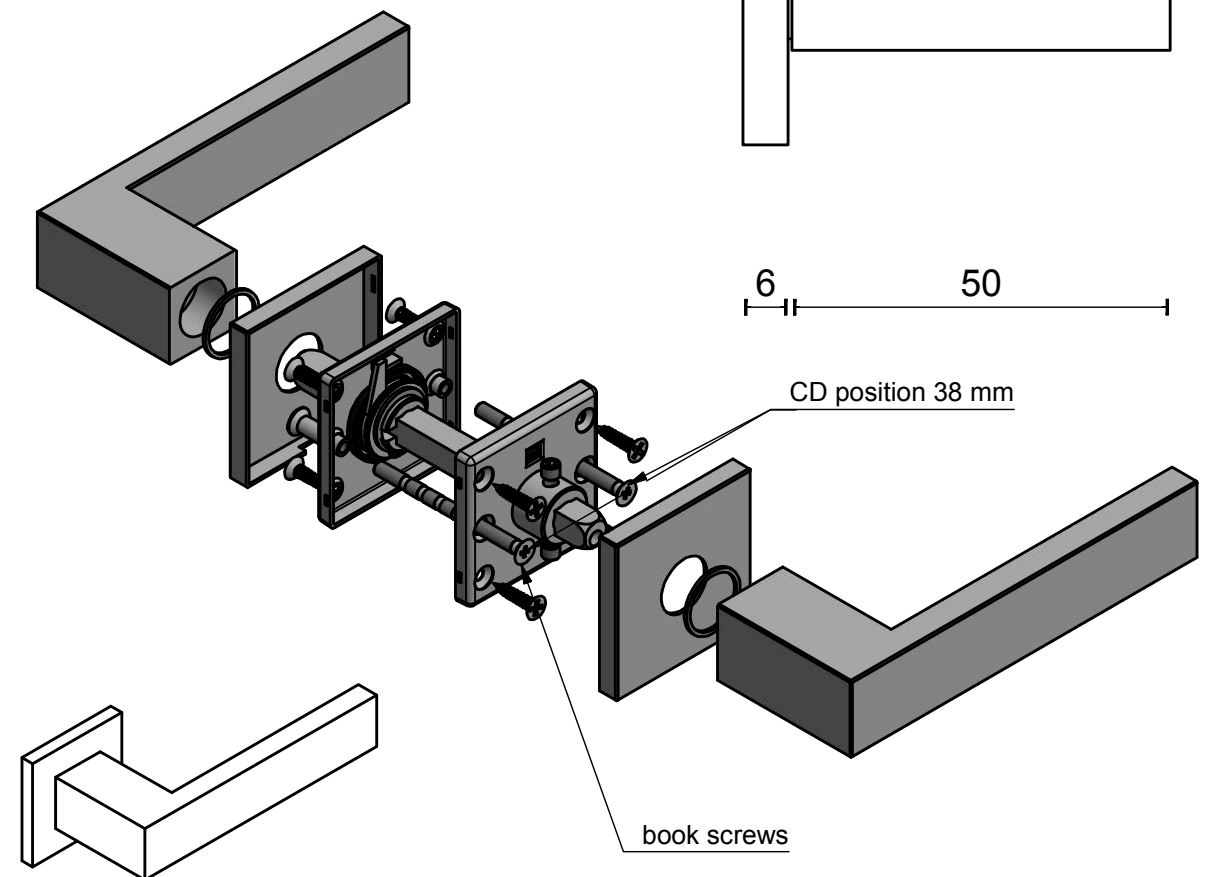

LSQIV-G

sprung lever handle on rose
stainless steel

FORMANI®		Part number:	
		Description:	
Doc no.:	2501D024 LSQIV-G V03.dwg	LSQIV-G	Format:
Drawn by:	Christian Brimbois		Creation date:
FORMANI HOLLAND B.V. EUROPALAAN 12 6199 AB MAASTRICHT-AIRPORT NL T +31 (0)43 308 90 00 INFO@FORMANI.COM FORMANI.COM		A3	