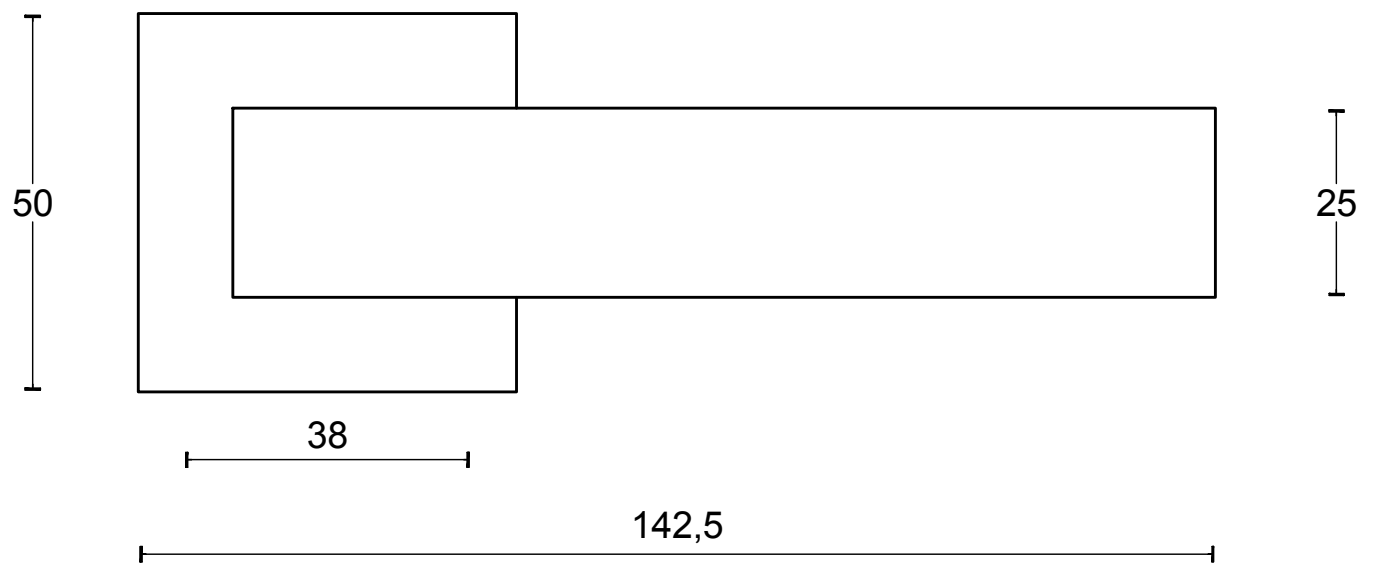

LSQIV-G

sprung lever handle on rose
stainless steel

FORMANI®		Part number:	
		Description:	
Doc no.:	2501D024 LSQIV-G V03.dwg	LSQIV-G	Format:
Drawn by:	Christian Brimbois		Creation date:
FORMANI HOLLAND B.V. EUROPALAAN 12 6199 AB MAASTRICHT-AIRPORT NL T +31 (0)43 308 90 00 INFO@FORMANI.COM FORMANI.COM		A3	