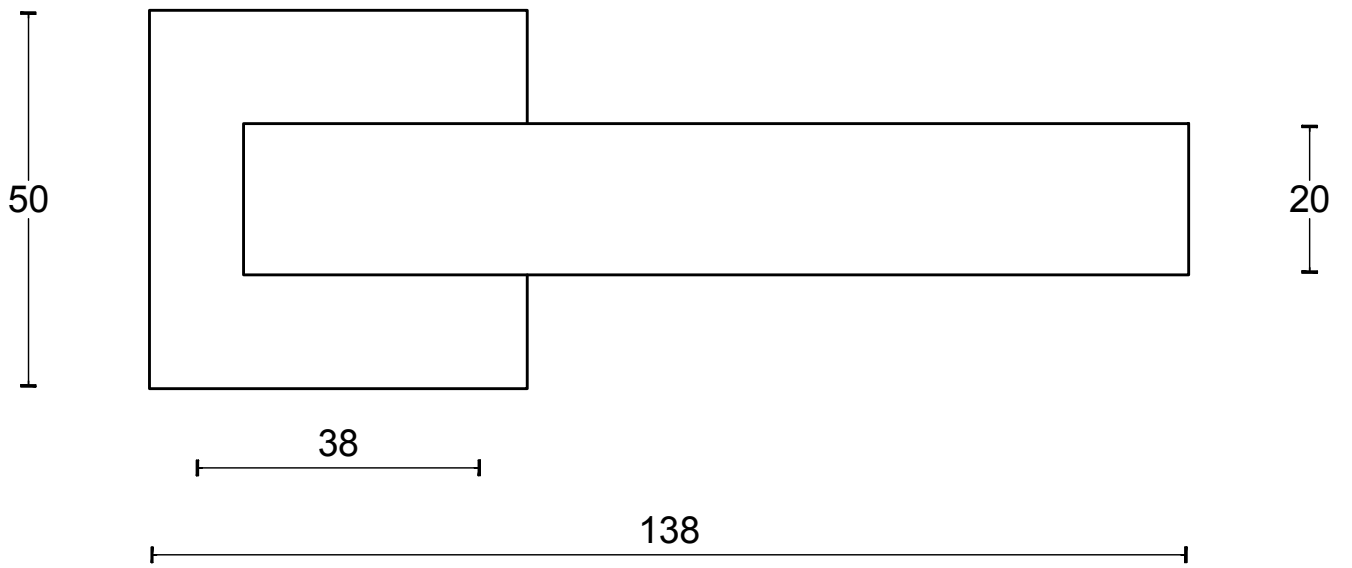

# LSQIII-G

sprung lever handle on rose  
stainless steel

<h1>FORMANI®</h1>		Part number:	
		Description:	
Doc no.:	2501D023 LSQIII-G V03.dwg	<h2>LSQIII-G</h2>	Format:
Drawn by:	Christian Brimbois		Creation date:
FORMANI HOLLAND B.V. EUROPALAAN 12 6199 AB MAASTRICHT-AIRPORT NL T +31 (0)43 308 90 00 INFO@FORMANI.COM FORMANI.COM			