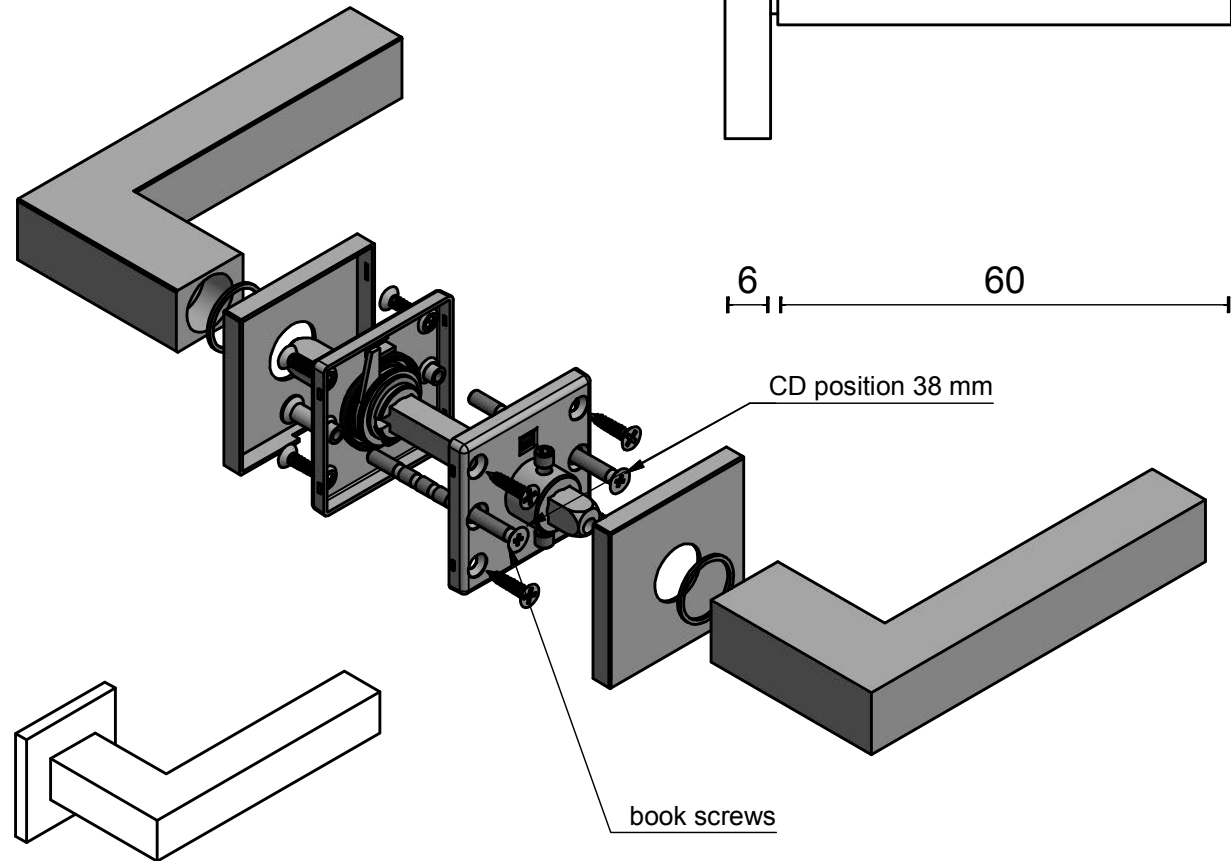

# LSQIII-G

sprung lever handle on rose  
stainless steel

<h1>FORMANI®</h1>		Part number:	
		Description:	
Doc no.:	2501D023 LSQIII-G V03.dwg	<h2>LSQIII-G</h2>	Format:
Drawn by:	Christian Brimbois		Creation date:
FORMANI HOLLAND B.V. EUROPALAAN 12 6199 AB MAASTRICHT-AIRPORT NL T +31 (0)43 308 90 00 INFO@FORMANI.COM FORMANI.COM			