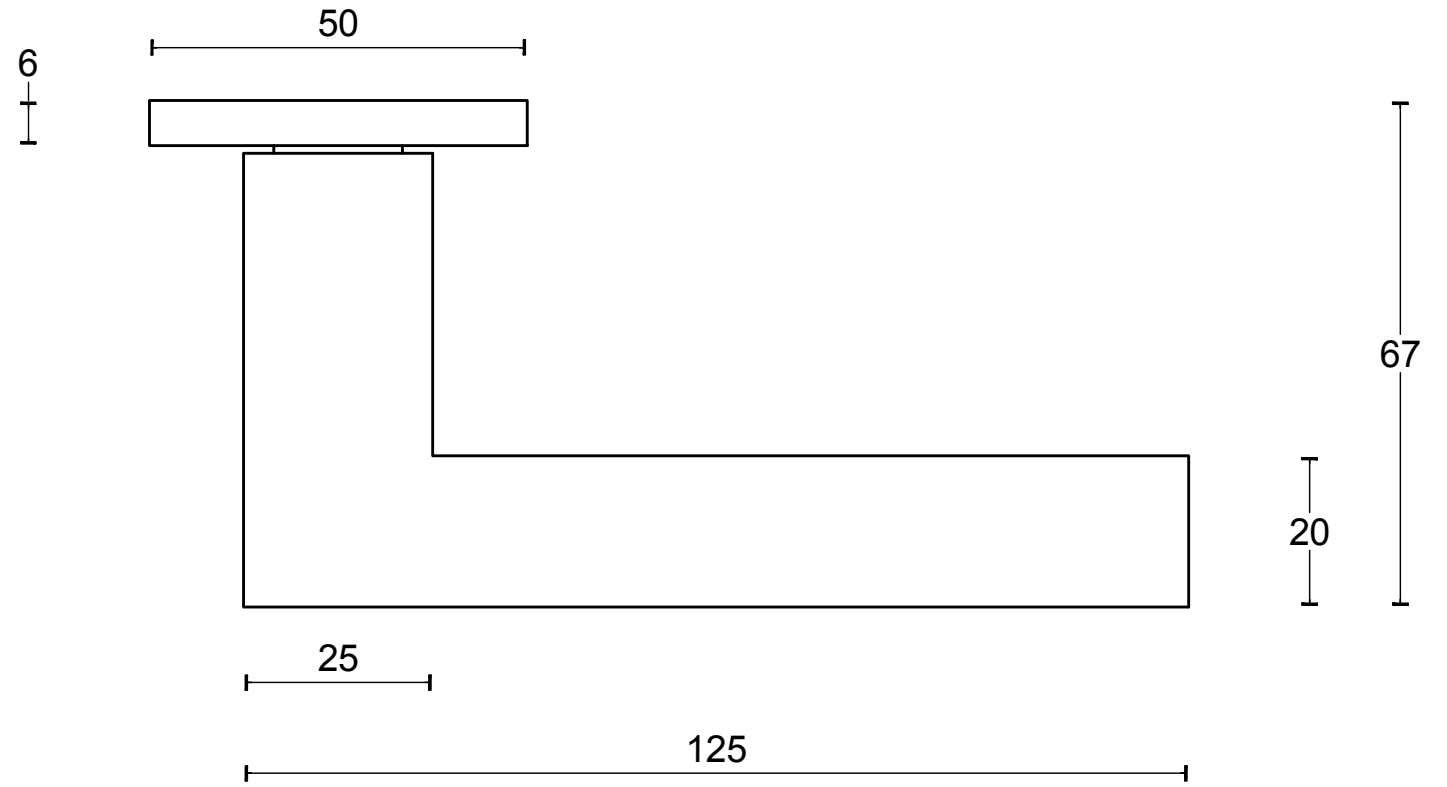

# LSQIII-G

sprung lever handle on rose  
stainless steel

<h1>FORMANI®</h1>		Part number:	
		Description:	
Doc no.:	2501D023 LSQIII-G V03.dwg	<h2>LSQIII-G</h2>	Format:
Drawn by:	Christian Brimbois		Creation date:
FORMANI HOLLAND B.V. EUROPALAAN 12 6199 AB MAASTRICHT-AIRPORT NL T +31 (0)43 308 90 00 INFO@FORMANI.COM FORMANI.COM			