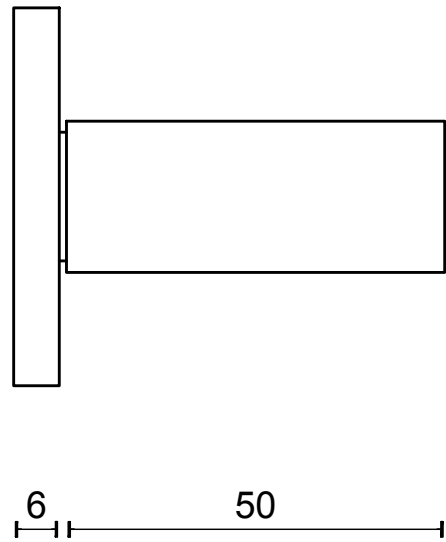

# LSQII-G

sprung lever handle on rose  
stainless steel

|   |                              |                         |                   |
|---|------------------------------|-------------------------|-------------------|
| <b>FORMANI®</b>   |                              | Part number:            |                   |
|   |                              | <b>LSQII-G</b>          |                   |
| Doc no.: 2501D022 LSQII-G V03.dwg   | Drawn by: Christian Brimbois | Creation date: 2-8-2018 | Format: <b>A3</b> |
| FORMANI HOLLAND B.V. EUROPALAAN 12 6199 AB MAASTRICHT-AIRPORT NL T +31 (0)43 308 90 00 INFO@FORMANI.COM FORMANI.COM |                              |                         |                   |