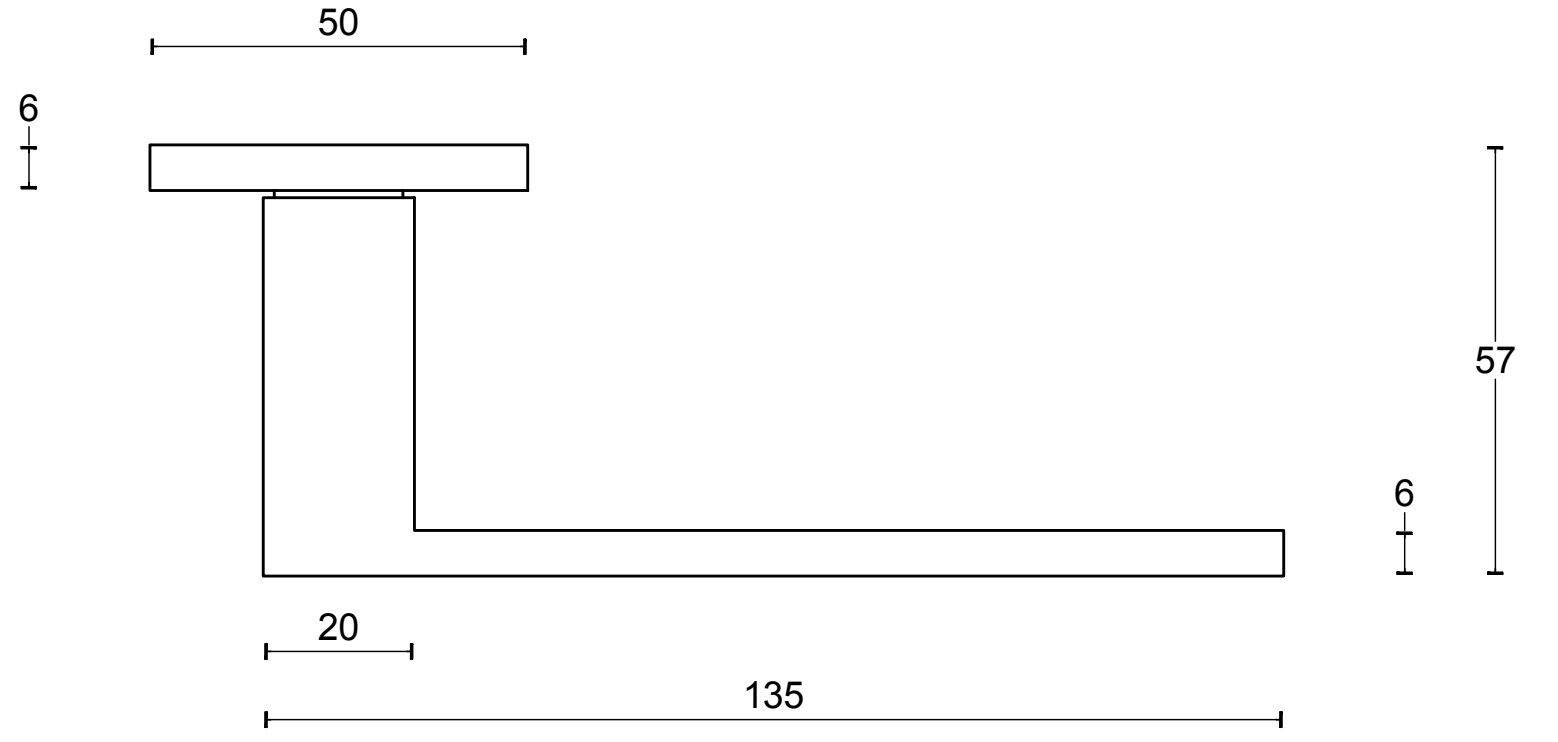

# LSQII-G

sprung lever handle on rose  
stainless steel

|   |                              |                         |                   |
|---|------------------------------|-------------------------|-------------------|
| <b>FORMANI®</b>   |                              | Part number:            |                   |
|   |                              | <b>LSQII-G</b>          |                   |
| Doc no.: 2501D022 LSQII-G V03.dwg   | Drawn by: Christian Brimbois | Creation date: 2-8-2018 | Format: <b>A3</b> |
| FORMANI HOLLAND B.V. EUROPALAAN 12 6199 AB MAASTRICHT-AIRPORT NL T +31 (0)43 308 90 00 INFO@FORMANI.COM FORMANI.COM |                              |                         |                   |