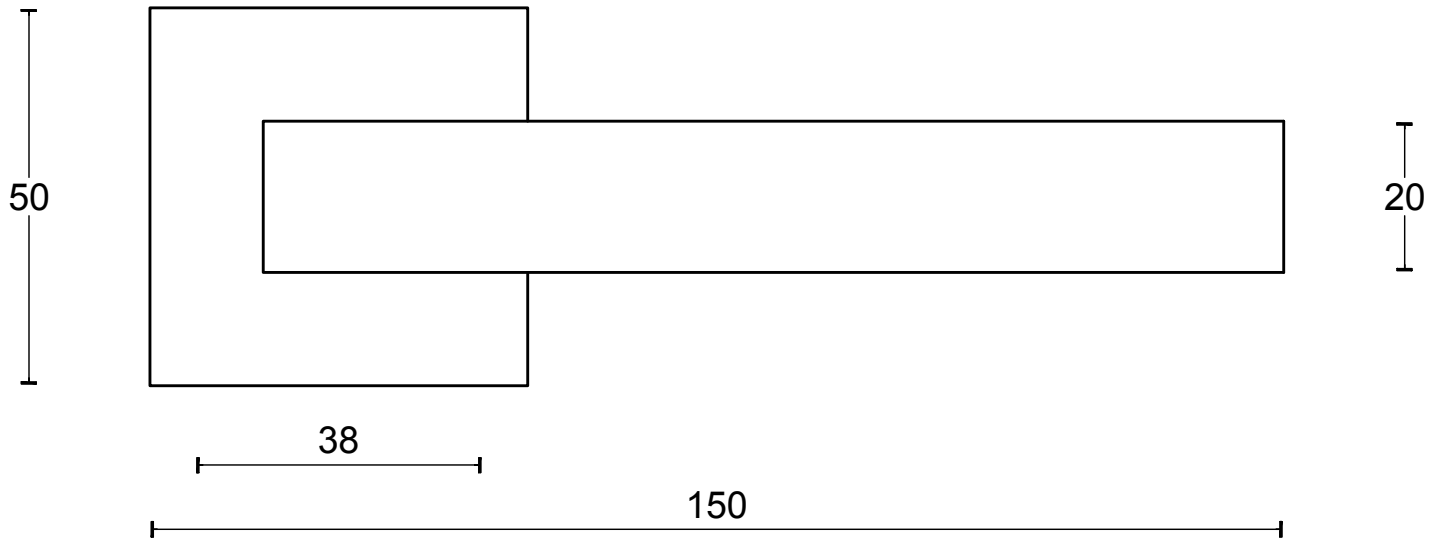

# LSQII-G

sprung lever handle on rose  
stainless steel

|   |                              |                         |                   |
|---|------------------------------|-------------------------|-------------------|
| <b>FORMANI®</b>   |                              | Part number:            |                   |
|   |                              | <b>LSQII-G</b>          |                   |
| Doc no.: 2501D022 LSQII-G V03.dwg   | Drawn by: Christian Brimbois | Creation date: 2-8-2018 | Format: <b>A3</b> |
| FORMANI HOLLAND B.V. EUROPALAAN 12 6199 AB MAASTRICHT-AIRPORT NL T +31 (0)43 308 90 00 INFO@FORMANI.COM FORMANI.COM |                              |                         |                   |