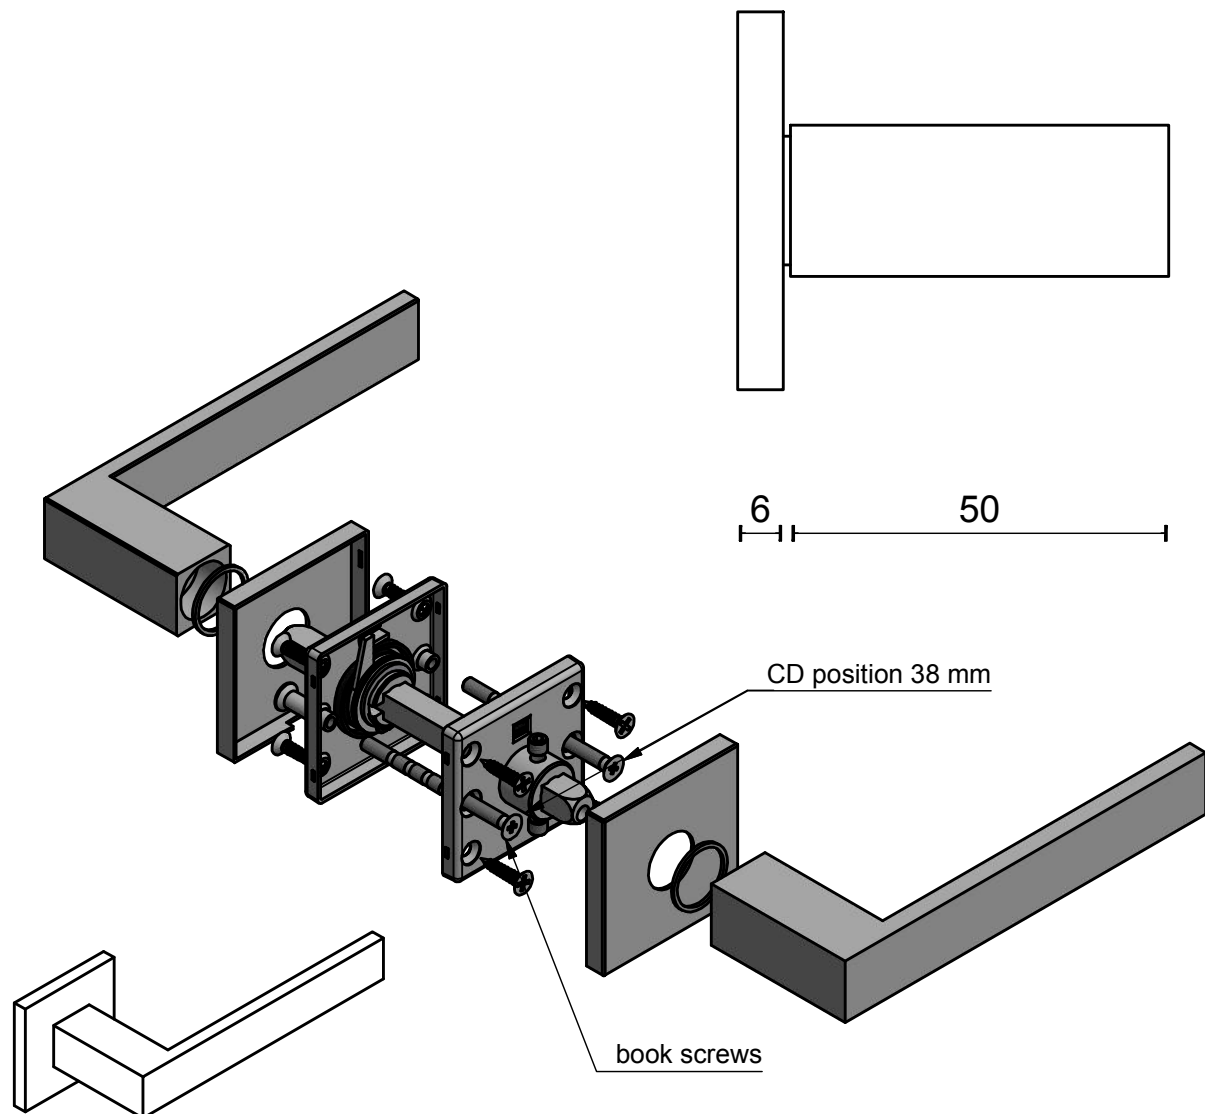

# LSQII-G

sprung lever handle on rose  
stainless steel

|   |                              |                         |                   |
|---|------------------------------|-------------------------|-------------------|
| <b>FORMANI®</b>   |                              | Part number:            |                   |
|   |                              | <b>LSQII-G</b>          |                   |
| Doc no.: 2501D022 LSQII-G V03.dwg   | Drawn by: Christian Brimbois | Creation date: 2-8-2018 | Format: <b>A3</b> |
| FORMANI HOLLAND B.V. EUROPALAAN 12 6199 AB MAASTRICHT-AIRPORT NL T +31 (0)43 308 90 00 INFO@FORMANI.COM FORMANI.COM |                              |                         |                   |