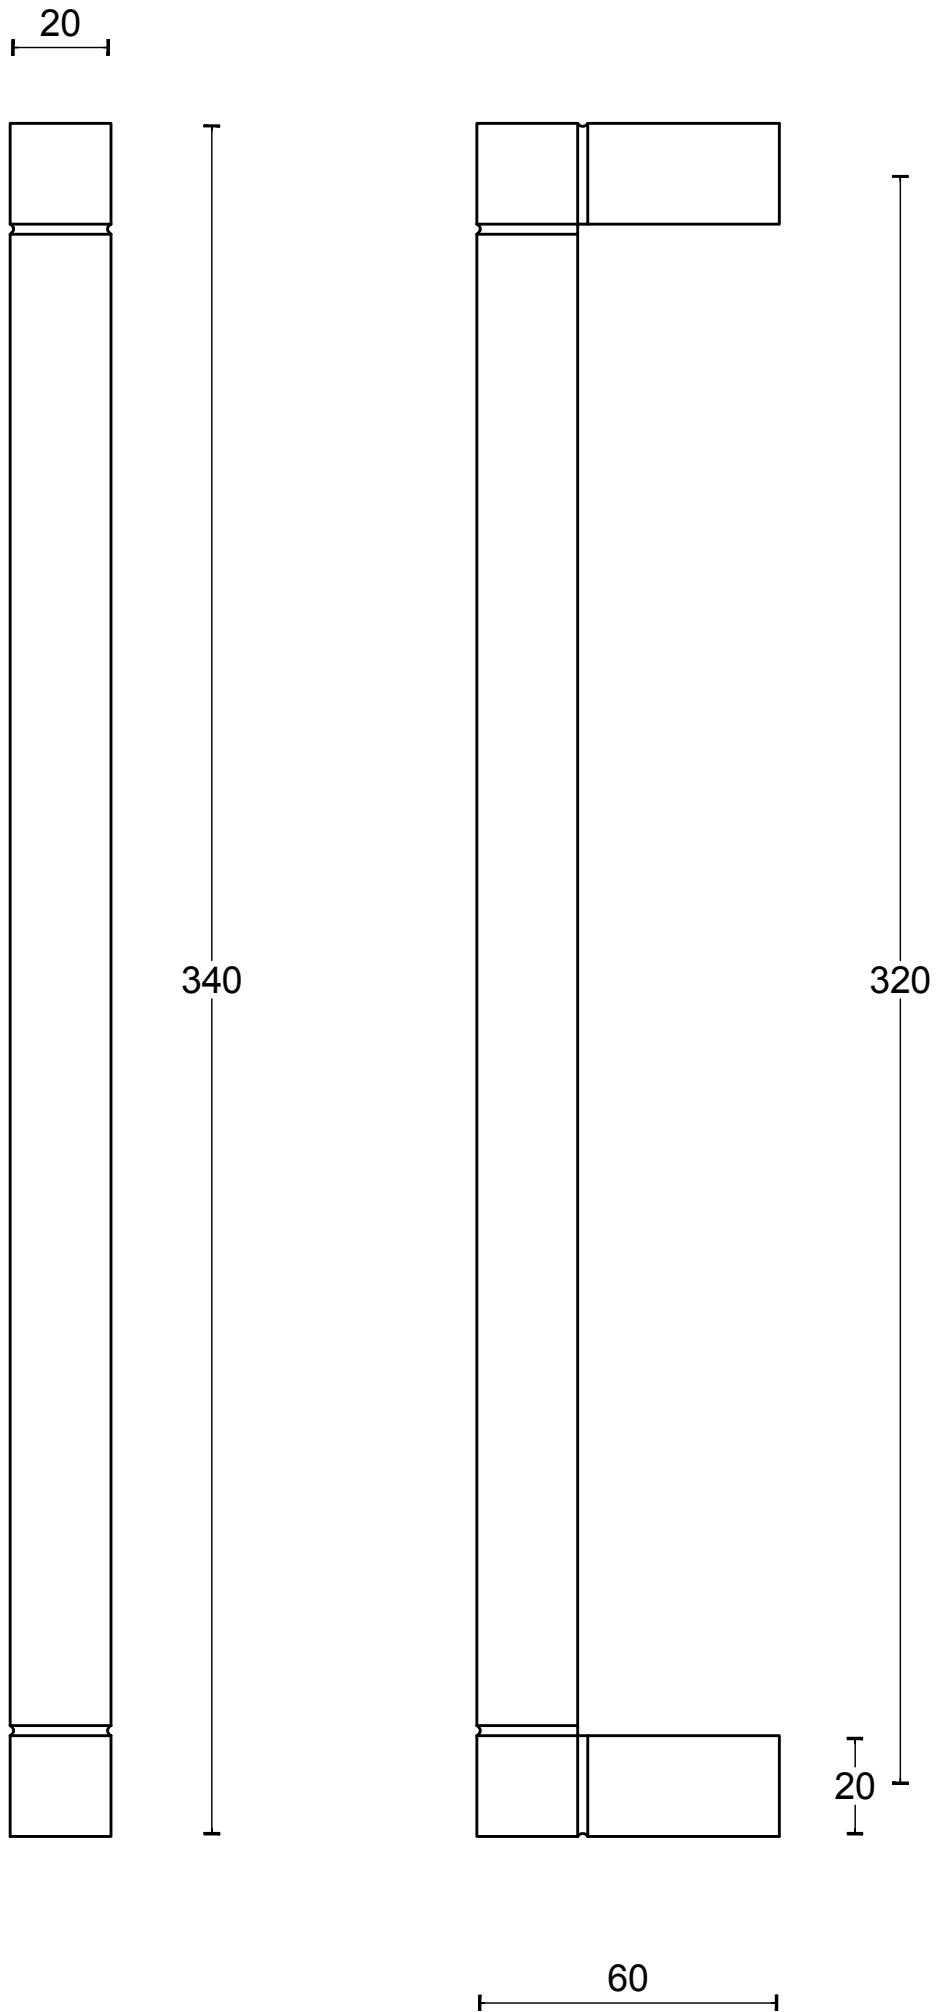

# JB320 NP

pull handle  
concealed fixing  
stainless steel

<h1>FORMANI<sup>®</sup></h1>		Part number:	
		Description:	
Doc no.:	3501G001 JB320 NP V01.dwg	<h2>JB320 NP</h2>	Format:
Drawn by:	Christian Brimbois		Creation date:
<small>FORMANI HOLLAND B.V. EUROPALAAN 12 6199 AB MAASTRICHT-AIRPORT NL T +31 (0)43 308 90 00 INFO@FORMANI.COM FORMANI.COM</small>			