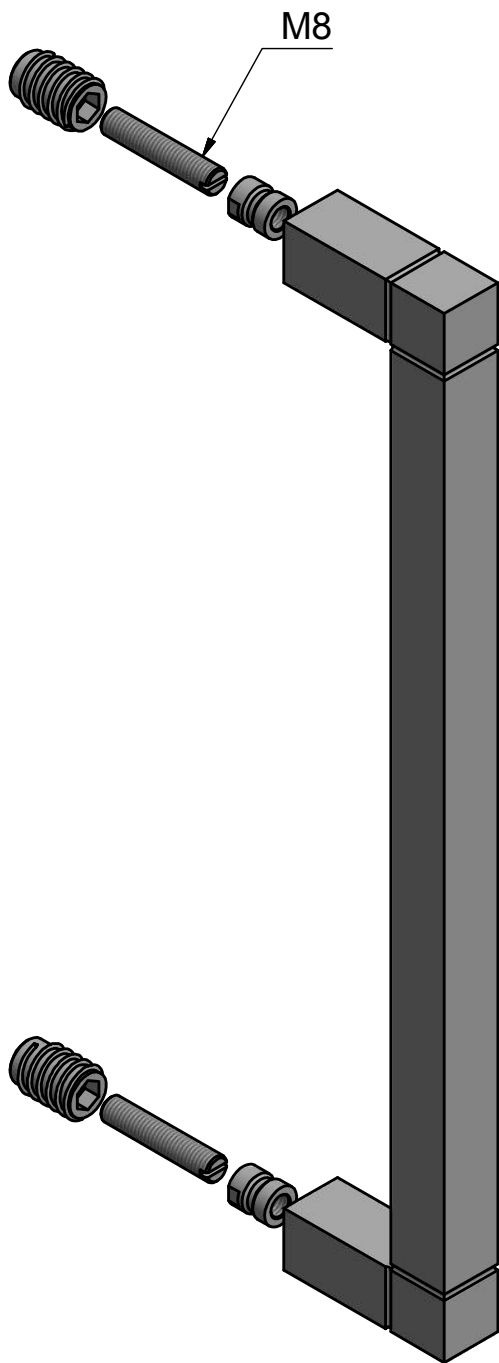

# JB320 NP

pull handle  
concealed fixing  
stainless steel

<h1>FORMANI<sup>®</sup></h1>		Part number:	
		Description:	
Doc no.:	3501G001 JB320 NP V01.dwg	<h2>JB320 NP</h2>	Format:
Drawn by:	Christian Brimbois		Creation date:
<small>FORMANI HOLLAND B.V. EUROPALAAN 12 6199 AB MAASTRICHT-AIRPORT NL T +31 (0)43 308 90 00 INFO@FORMANI.COM FORMANI.COM</small>			