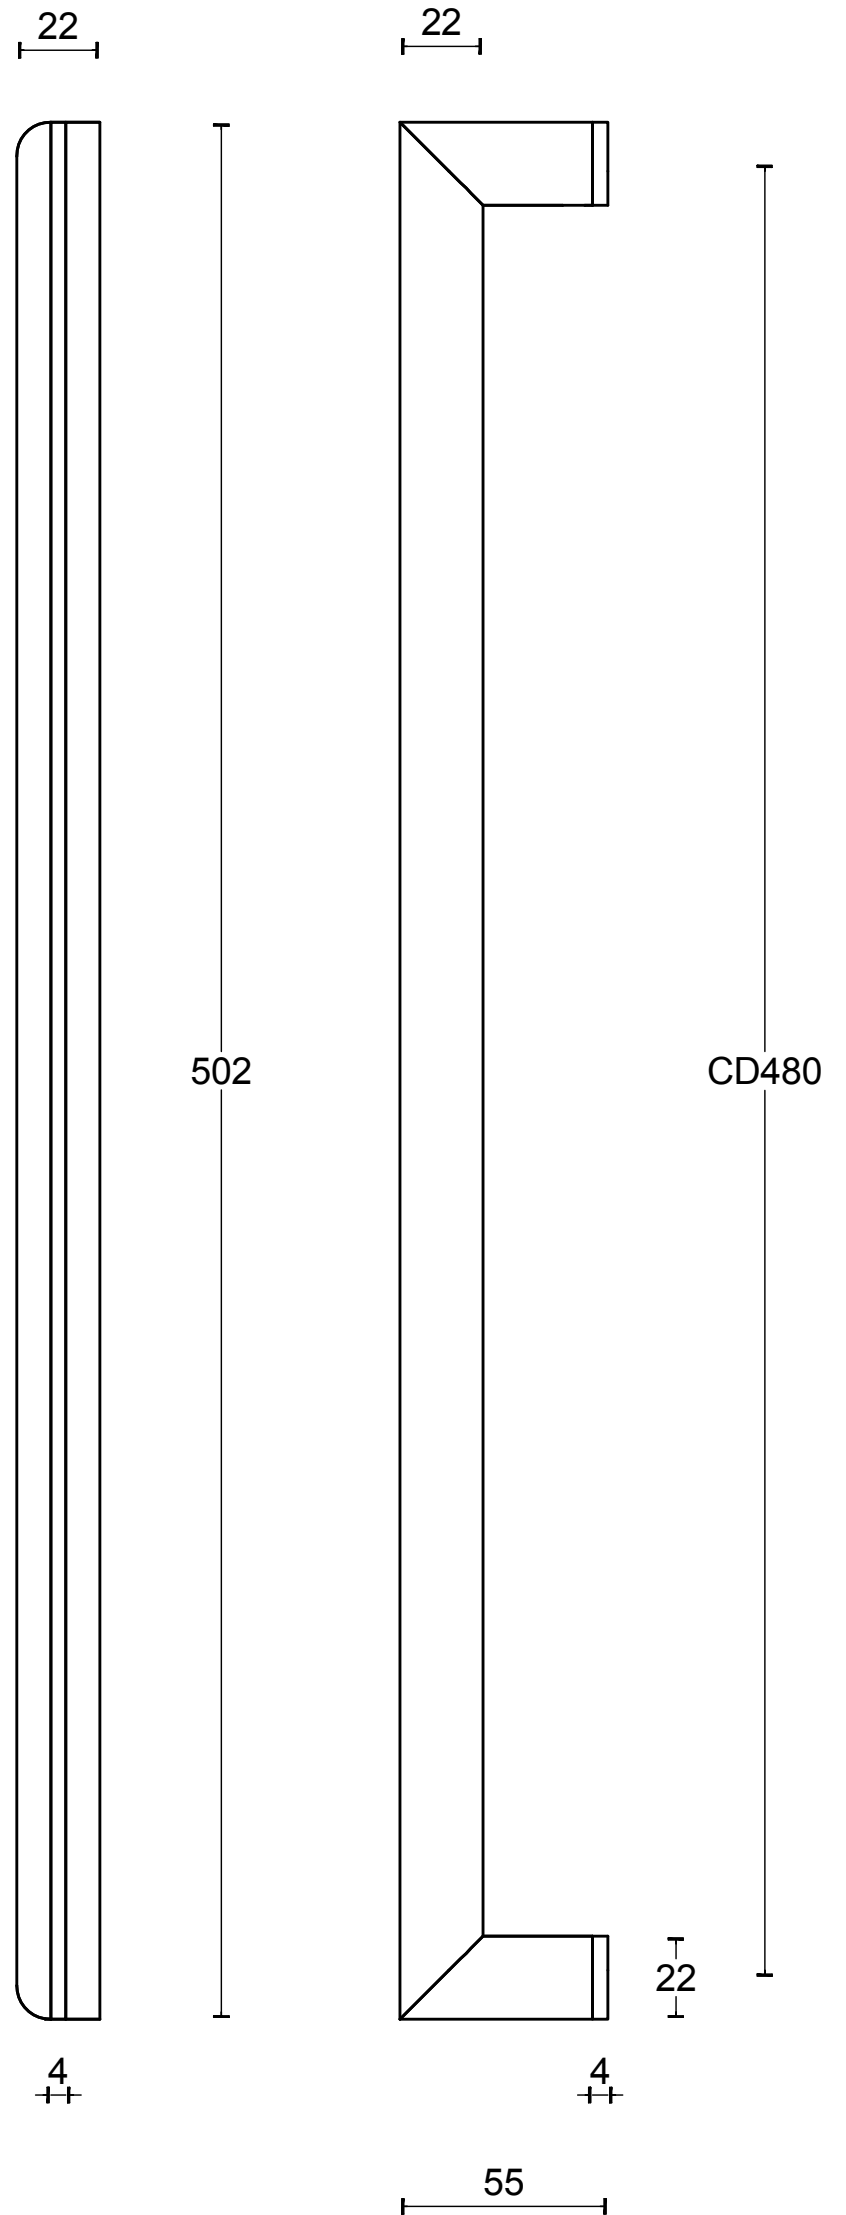

PB422 NP

solid pull handle
concealed fixing
stainless steel/oak wood

| | | | |
|--|---------------------------|-------------------|----------------|
| <h1>FORMANI®</h1> | | Part number: | |
| | | Description: | |
| Doc no.: | 2701G002 PB422 NP V02.dwg | <h2>PB422 NP</h2> | Format: |
| Drawn by: | Christian Brimbois | | Creation date: |
| Formani Holland B.V. · Amerikalaan 55 · 6199 AE Maastricht Airport · tel: +31 (0)43 308 90 00 · www.formani.nl · info@formani.nl | | | |