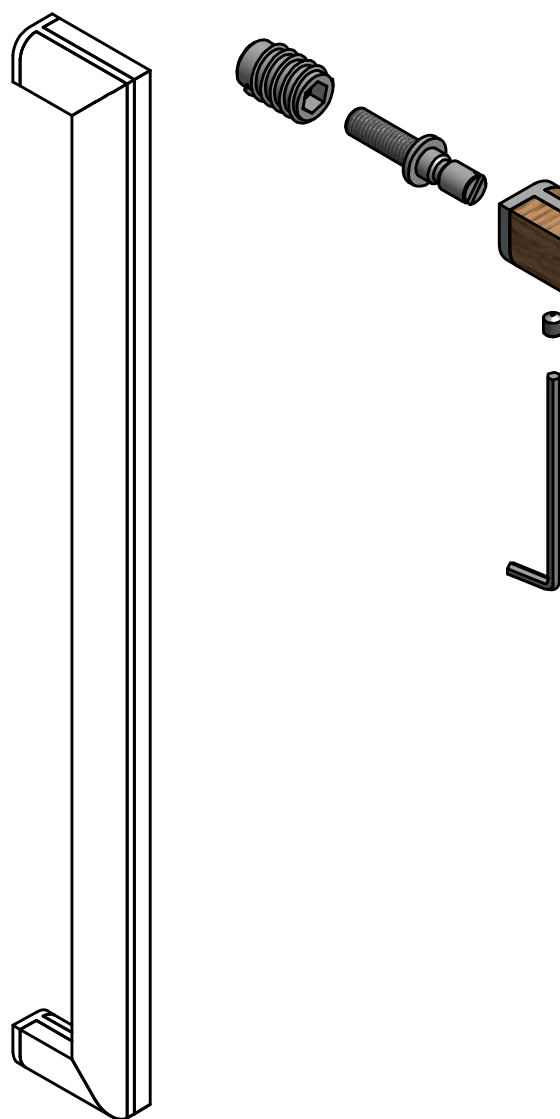

PB422 NP

solid pull handle
concealed fixing
stainless steel/oak wood

| | | | |
|--|---------------------------|-------------------|----------------|
| <h1>FORMANI®</h1> | | Part number: | |
| | | Description: | |
| Doc no.: | 2701G002 PB422 NP V02.dwg | <h2>PB422 NP</h2> | Format: |
| Drawn by: | Christian Brimbois | | Creation date: |
| Formani Holland B.V. · Amerikalaan 55 · 6199 AE Maastricht Airport · tel: +31 (0)43 308 90 00 · www.formani.nl · info@formani.nl | | | |